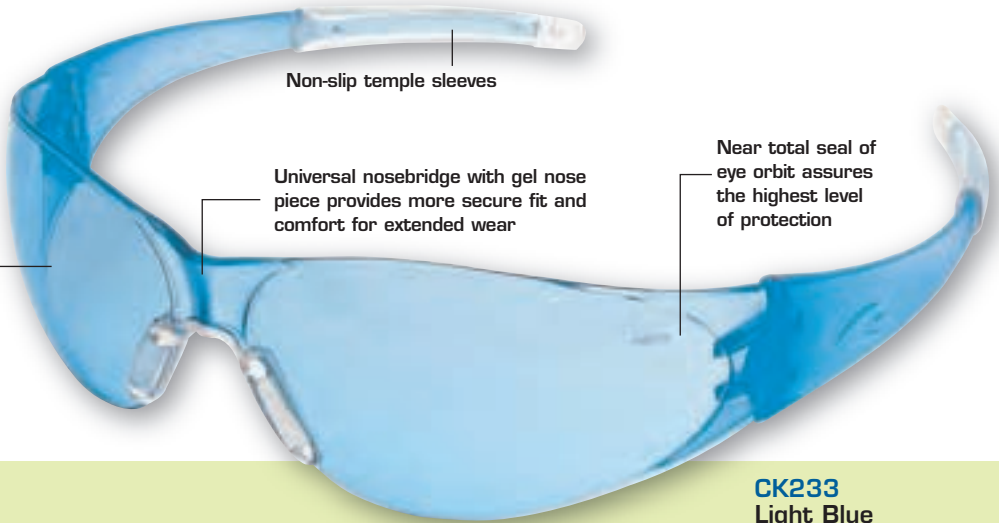

CK100D Dispenser Box
EBD-12SM with 12pr
CK100 Clear Uncoated

CK100 Clear Uncoated
CK110 Clear Coated
CK110AF Clear Anti-fog

CK112 Grey

CK114 Amber

CK117 Silver Mirror

CK119 Indoor/Outdoor
Clear Mirror

Strong lightweight polycarbonate lens blocks 99.9% ultraviolet rays

Non-slip temple sleeves

Universal nosebridge with gel nose piece provides more secure fit and comfort for extended wear

Near total seal of eye orbit assures the highest level of protection

CK233
Light Blue

CK22Y

YELLOW NOSE PIECE & TEMPLE SLEEVES

- **CK220** Clear
- **CK224** Amber
- **CK22Y** Banana Yellow Mirror
- **CK229Y** Indoor/Outdoor
Clear Mirror Anti-fog

Flexible bayonet temple design for a comfortable fit during long use

Exclusive Duramass® scratch-resistant coating

Universal nosebridge comfortably fits large user audience

CK118
Rainbow Mirror Coated

Strong lightweight polycarbonate lens blocks 99.9% ultraviolet rays

Near total seal of eye orbit assures the highest level of protection