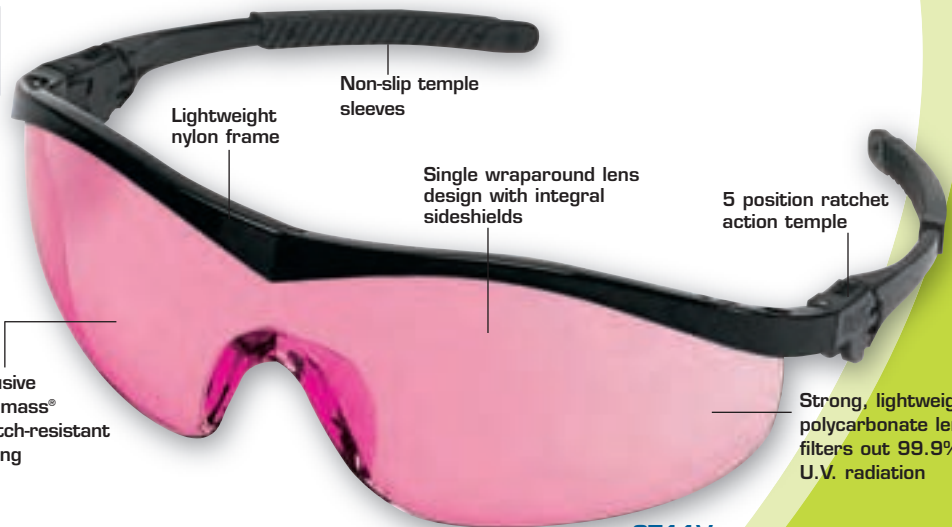

Klondike® PLUS

All Klondike Plus® safety glasses feature adjustable, 5-position, ratchet-action temples for maximum comfort and fit

KD319
Indoor/Outdoor
Clear Mirror

KD310 Clear
KD310AF Clear Anti-fog

KD312 Grey
KD312AF Grey Anti-fog

KD313 Light Blue

KD314 Amber

KD319AF Indoor/Outdoor
Clear Mirror Anti-fog

STORM

All Storm® safety glasses feature adjustable, 5-position, ratchet-action temples for maximum comfort and fit

ST11V
Vermillion

ST1130

BLACK FRAME

- **ST110** Clear
- **ST110AF** Clear Anti-fog
- **ST112** Grey
- **ST112AF** Grey Anti-fog
- **ST114** Amber
- **ST117** Silver Mirror
- **ST119** Indoor/Outdoor Clear Mirror
- **ST119AF** Indoor/Outdoor Clear Mirror Anti-fog
- **ST11V** Vermillion
- **ST1130** Filter 3.0
- **ST1150** Filter 5.0