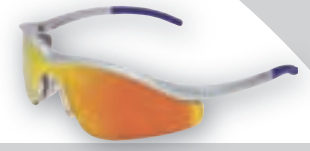

TRIWEAR™

Case & Cord Included

Non-slip gel temple sleeves

Hybrid temple design

Lens Offering a 180°
Optically Correct
Viewing Area

T1147
Silver Mirror

Soft, secure gel nose piece

T1117

STEEL FRAME

T1140AF Clear Anti-fog

T1146G Emerald Mirror

T1144R Fire Mirror

ONYX FRAME

- **T1110AF** Clear Anti-fog
- **T1112AF** Grey Anti-fog
- **T1117** Silver Mirror
- **T1119AF** Indoor/Outdoor Clear Mirror Anti-fog
- **T1116G** Emerald Mirror
- **T1111R** Fire Mirror
- **T11130** Filter 3.0
- **T11150** Filter 5.0

T1142AF Grey Anti-fog

T1149AF Indoor/Outdoor Clear Mirror Anti-fog

T1148B Blue Diamond Mirror

Platinum color metal frame

Non-slip gel temple sleeves

Resilient Spring Hinge Temples

Case & Cord Included

Lens offering a 180° optically correct viewing area

PLATINUM FRAME

T3110AF Clear Anti-fog

Hybrid temple design

Soft, secure gel nose piece

T311R
Fire Mirror

REPLACEMENT LENS

- **L-1T300AF** Clear Anti-fog

T3112AF Grey Anti-fog