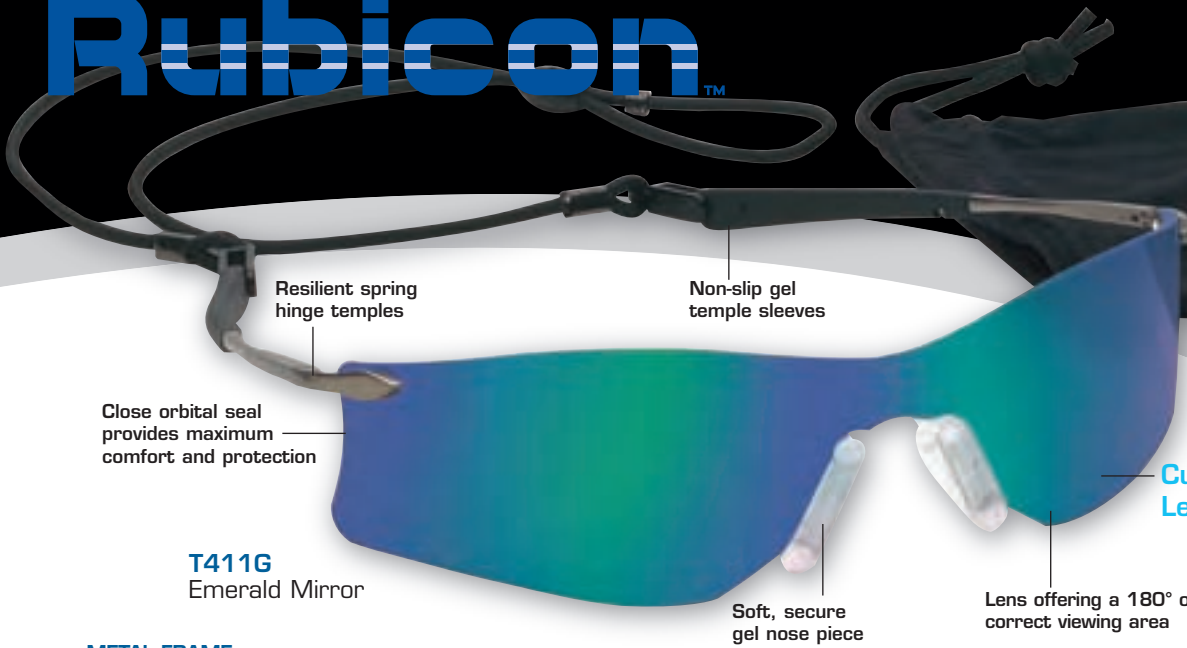

Rubicon™

T411G
Emerald Mirror

METAL FRAME

T4110AF Clear Anti-fog

T4112AF Grey Anti-fog

T4113AF Light Blue Anti-fog

T411R Fire Mirror

shoek™

SH118B

Sleek dual lens design

SH14R
Fire Mirror

ONYX/GRAPHITE GREY FRAME

- SH110AF Clear Anti-Fog
- SH112AF Grey Anti-Fog
- SH118B Blue Diamond Mirror
- SH119AF Indoor/Outdoor Clear Mirror Anti-Fog

CRIMSON/STONE FRAME