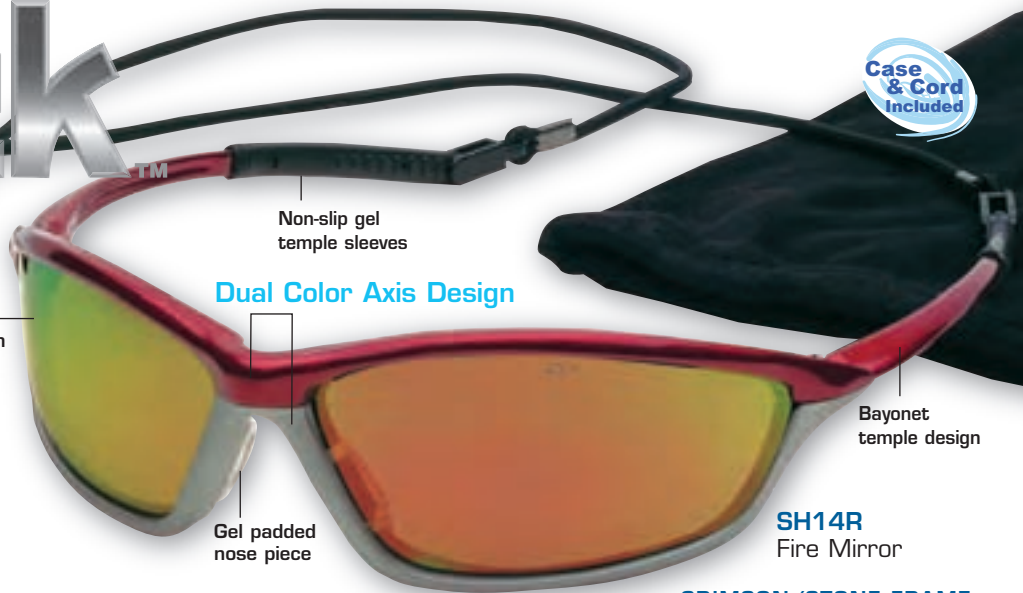

Rubicon™

T411G
Emerald Mirror

METAL FRAME

T4110AF Clear Anti-fog

T4112AF Grey Anti-fog

T4113AF Light Blue Anti-fog

T411R Fire Mirror

shoek™

SH118B

Sleek dual lens design

SH14R
Fire Mirror

ONYX/GRAPHITE GREY FRAME

- SH110AF Clear Anti-Fog
- SH112AF Grey Anti-Fog
- SH118B Blue Diamond Mirror
- SH119AF Indoor/Outdoor Clear Mirror Anti-Fog

CRIMSON/STONE FRAME