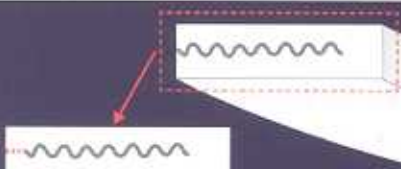

INERMET PITA STYLE