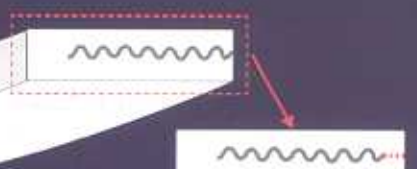

INERMET

INSERTABLE EXPANDED PTFE GASKET WITH CORRUGATED METAL INSERT

THERMAL CYCLING GASKETS AT THEIR BEST.™

EXPANDED PTFE
WITH RECOVERY

HIGH TIGHTNESS
LOW LOADS

EXCELLENT
RELIABILITY

HIGH CREEP
RESISTANCE

LESS
RETORQUING

CYCLICAL
CAPABILITIES

INERMET PITA STYLE

GOODYEAR
RUBBER PRODUCTS INC.

Call Toll Free: **1-866-711-4673**

WebSales@GoodyearRubberProducts.com

**We Ship
World Wide**