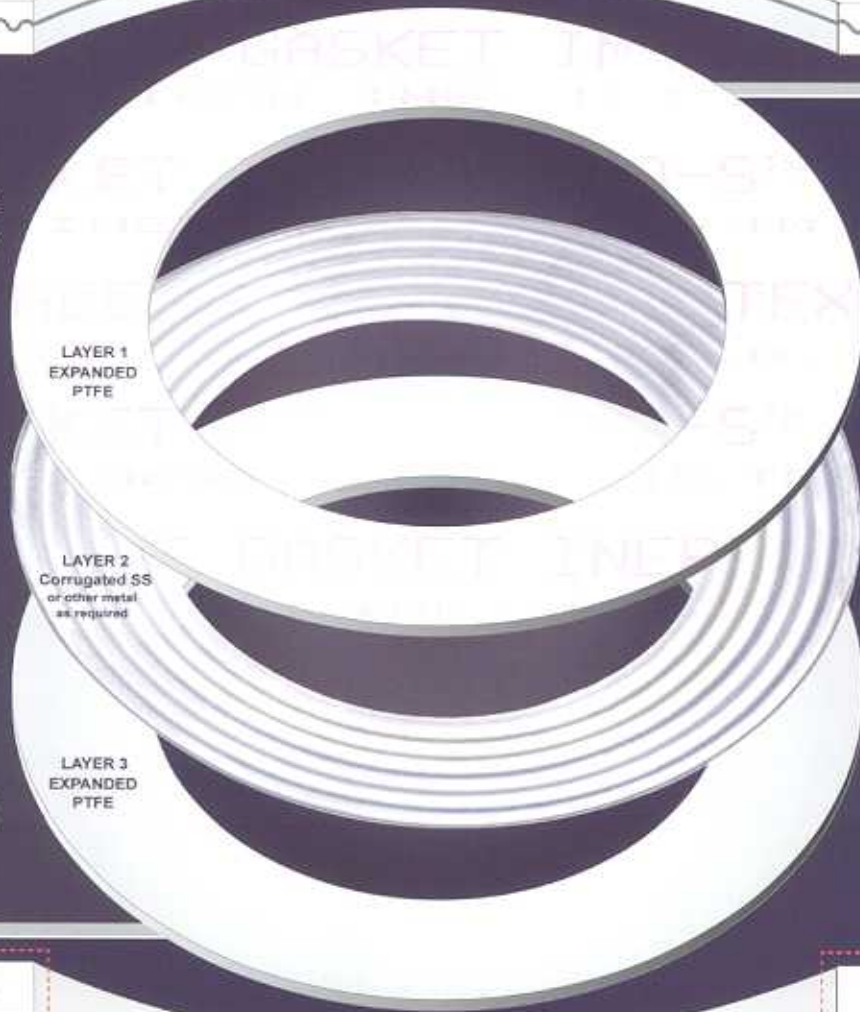

INERMET

INSERTABLE EXPANDED PTFE GASKET WITH CORRUGATED METAL INSERT

THERMAL CYCLING GASKETS AT THEIR BEST.™

EXPANDED PTFE
WITH RECOVERY

HIGH TIGHTNESS
LOW LOADS

EXCELLENT
RELIABILITY

HIGH CREEP
RESISTANCE

LESS
RETORQUING

CYCLICAL
CAPABILITIES

INERMET PITA STYLE

GOODYEAR
RUBBER PRODUCTS INC.

Call Toll Free: **1-866-711-4673**

WebSales@GoodyearRubberProducts.com

**We Ship
World Wide**