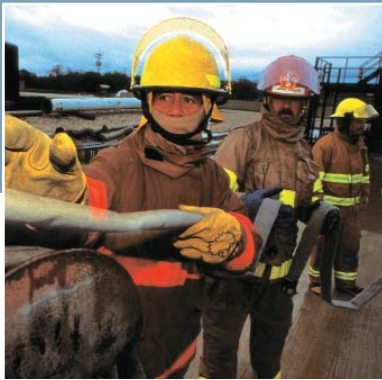

## Imperial Hose, Quality Products That Perform

MUNICIPAL

INDUSTRIAL

FORESTRY

Imperial, part of the Kidde Fire Fighting organization, is a quality brand of woven jacket and rubber fire and industrial hose and hose products. Products manufactured from high quality raw materials to exacting standards make Imperial hose a durable and reliable performer, offering a complete range of products for general purpose use, industrial, municipal and forestry fire fighting.