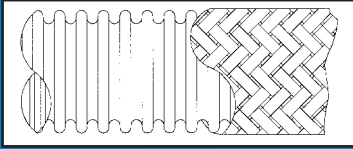

Corrugated Metal Hose (Products)

FORMAFLEX

Formaflex is Hose Master's "stay-put" annular corrugated metal hose. Formaflex is designed to bend and stay in one position, providing a stress-free connection between piping systems.

Notes: The minimum bend radius is measured from the centerline of the hose.