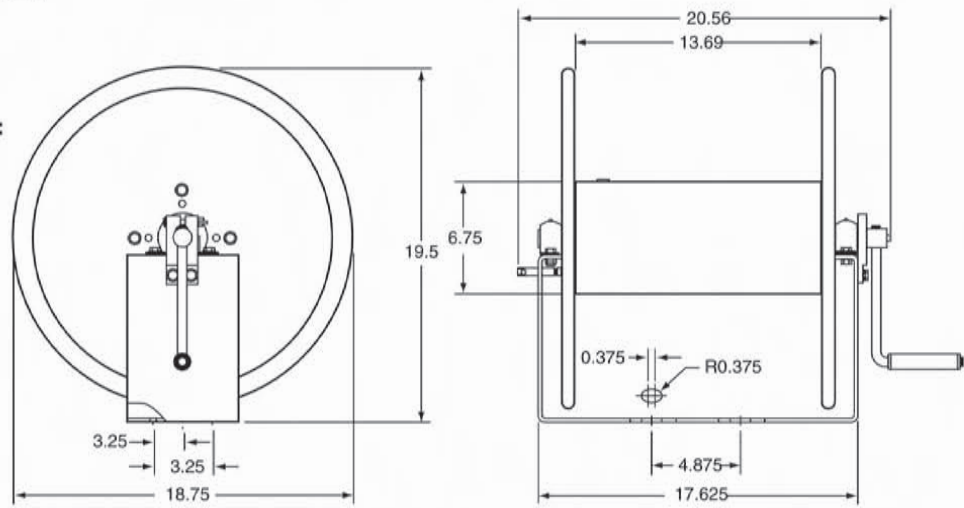

Hand Wind Reels CL, CH

Dimensions:
100 & 200 Models
(page 12)

Model	A		B		C	
	inches	mm	inches	mm	inches	mm
100 Models	18.75	476	9.31	236	6.38	162
200 Models	22.75	578	13.87	352	10.38	264

Hand Wind Reels CH303, CH304

Dimensions:
300 Models
(page 12)

Static Discharge Grounding Reel (page 15)