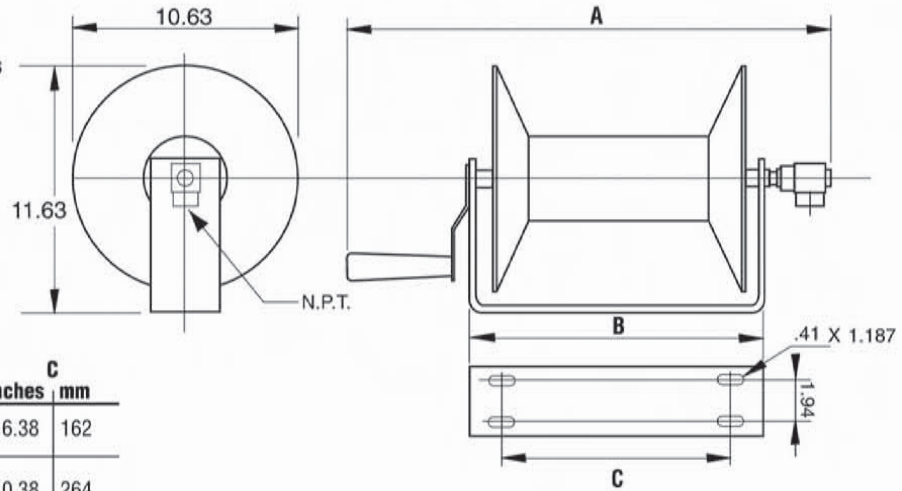

Hand Wind Reels CL, CH

Dimensions:
100 & 200 Models
(page 12)

Model	A		B		C	
	inches	mm	inches	mm	inches	mm
100 Models	18.75	476	9.31	236	6.38	162
200 Models	22.75	578	13.87	352	10.38	264

Hand Wind Reels CH303, CH304

Dimensions:
300 Models
(page 12)

Static Discharge Grounding Reel (page 15)