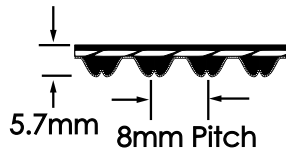

WHITEHAWK PD™

8M

Available Sizes

PITCH LENGTH IN MILLIMETERS		
480	1040	2104*
536*	1056*	2000
560	1120	2400
600	1184*	2600
640	1200	2800
680*	1248*	3048
720	1280	3280
800	1320*	3600
840*	1400*	4400
856*	1440	
880	1600	
896*	1760	
960	1800	
968*	1904*	

Stock Widths: 20mm, 30mm, 50mm, 85mm

*Nonstock, made to order. Minimum quantities required.

14M

Available Sizes

PITCH LENGTH IN MILLIMETERS		
966	2450	4578
1190	2590	4956
1400	2800	5320
1610	3150	5740
1778	3360	6160
1890	3500	6860
2100	3850	
2310	4326	

Stock Widths: 40mm, 55mm, 85mm, 115mm, 170mm

SYNCHRONOUS

FOR FULL PRODUCT AVAILABILITY AND SPECIFICATIONS,
PLEASE VISIT WWW.GODYEARPTP.COM OR CONTACT A GOODYEAR REPRESENTATIVE.