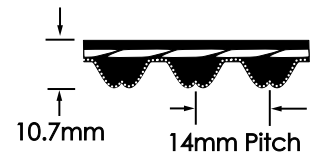

WHITEHAWK PD™

8M

Available Sizes

PITCH LENGTH IN MILLIMETERS		
480	1040	2104*
536*	1056*	2000
560	1120	2400
600	1184*	2600
640	1200	2800
680*	1248*	3048
720	1280	3280
800	1320*	3600
840*	1400*	4400
856*	1440	
880	1600	
896*	1760	
960	1800	
968*	1904*	

Stock Widths: 20mm, 30mm, 50mm, 85mm

*Nonstock, made to order. Minimum quantities required.

14M

Available Sizes

PITCH LENGTH IN MILLIMETERS		
966	2450	4578
1190	2590	4956
1400	2800	5320
1610	3150	5740
1778	3360	6160
1890	3500	6860
2100	3850	
2310	4326	

Stock Widths: 40mm, 55mm, 85mm, 115mm, 170mm

SYNCHRONOUS

FOR FULL PRODUCT AVAILABILITY AND SPECIFICATIONS,
PLEASE VISIT WWW.GODYEARPTP.COM OR CONTACT A GOODYEAR REPRESENTATIVE.