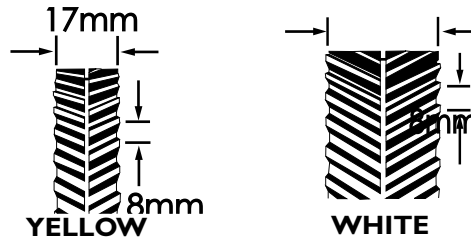

EAGLE Pd™ SPROCKET

SYNCHRONOUS

EAGLE Pd™ YELLOW (8 mm Pitch - 17 mm Width)

Part Number	No. of Teeth	Part Number	No. of Teeth	Part Number	No. of Teeth	Part Number	No. of Teeth	Part Number	No. of Teeth
Y-18S-MPB	18	Y-25S-1 1/8	25	Y-34S-H	34	Y-52S-MPB	52	Y-80S-SDS	80
Y-18S-7/8	18	Y-25S-1 3/8	25	Y-36S-MPB	36	Y-56S-MPB	56	Y-90S-MPB	90
Y-20S-MPB	20	Y-26S-MPB	26	Y-36S-SH	36	Y-56S-SDS	56	Y-90S-SK	90
Y-20S-7/8	20	Y-26S-7/8	26	Y-38S-MPB	38	Y-60S-MPB	60	Y-112S-MPB	112
Y-20S-1 1/8	20	Y-26S-1 1/8	26	Y-38S-SH	38	Y-60S-SDS	60	Y-112S-SK	112
Y-22S-MPB	22	Y-26S-1 3/8	26	Y-40S-MPB	40	Y-63S-MPB	63	Y-140S-MPB	140
Y-22S-7/8	22	Y-26S-1 5/8	26	Y-40S-SH	40	Y-63S-SDS	63	Y-140S-SK	140
Y-22S-1 1/8	22	Y-28S-MPB	28	Y-44S-MPB	44	Y-64S-MPB	64	Y-180S-MPB	180
Y-24S-MPB	24	Y-28S-H	28	Y-45S-MPB	45	Y-68S-MPB	68	Y-180S-SF	180
Y-24S-7/8	24	Y-30S-MPB	30	Y-45S-SDS	45	Y-72S-MPB	72	Y-224S-MPB	224
Y-24S-1 1/8	24	Y-30S-H	30	Y-48S-MPB	48	Y-75S-MPB	75	Y-224S-E	224
Y-24S-1 3/8	24	Y-32S-MPB	32	Y-48S-SDS	48	Y-75S-SDS	75		
Y-25S-MPB	25	Y-32S-H	32	Y-50S-MPB	50	Y-76S-MPB	73		
Y-25S-7/8	25	Y-34S-MPB	34	Y-50S-SDS	50	Y-80S-MPB	80		