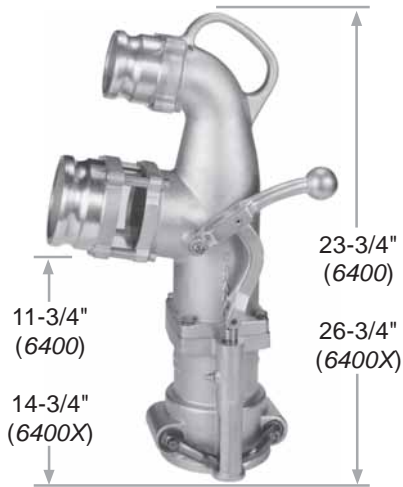

Coaxial Elbows

- For single point vapor recovery only
 - 3" male vapor outlet (*top*)
 - Comes assembled with choice of 3" or 4" male or female inlets.
- Note:** 6400 series coaxial inlets will not fit our other elbow series, please see page 8 for inlets.
- Quality cast aluminum construction with solid bronze arms
 - Bolt-on inlets/outlets for easy, fast replacement
 - Acrylic sight glass with Buna seals
- 6400EXT** Kit (see page 11) raises elbow clearance an additional 3" to approximately 14³/₄" when extra height for deep fill boxes is required.

Part #	Description
6400	4" male inlet
6400F	4" female inlet
6400L	4" male inlet and safety latch
6400FL	4" female inlet and safety latch
6430	3" male inlet
6430L	3" male inlet and safety latch
6430F	3" female inlet
6430FL	3" female inlet and safety latch
6400X	Tall model with 4" male inlet
6400XF	Tall model with 4" female inlet
6400XFL	Tall model with 4" female inlet and safety latch
6400XL	Tall model with 4" male inlet and safety latch
6430X	Tall model with 3" male inlet
6430XF	Tall model with 3" female inlet

Straight Drop Fittings

- For use with unusually deep fill boxes where standard elbows cannot be attached
- D handle operation, bottom end same as 6000
- Welded construction of top section
- Available with 3" or 4" male inlets

Part #	Description
6303	3" male inlet
6304	4" male inlet

Side Seal Drop Elbows

- For use with special 4" side seal style fill collars only
- Modular, easy repair, bolt-on construction
- Comes with acrylic sightglass, Buna seals and bronze arms
- Choice of 3" or 4" inlets
- Available with anti-spill sleeve (locking ring is available)