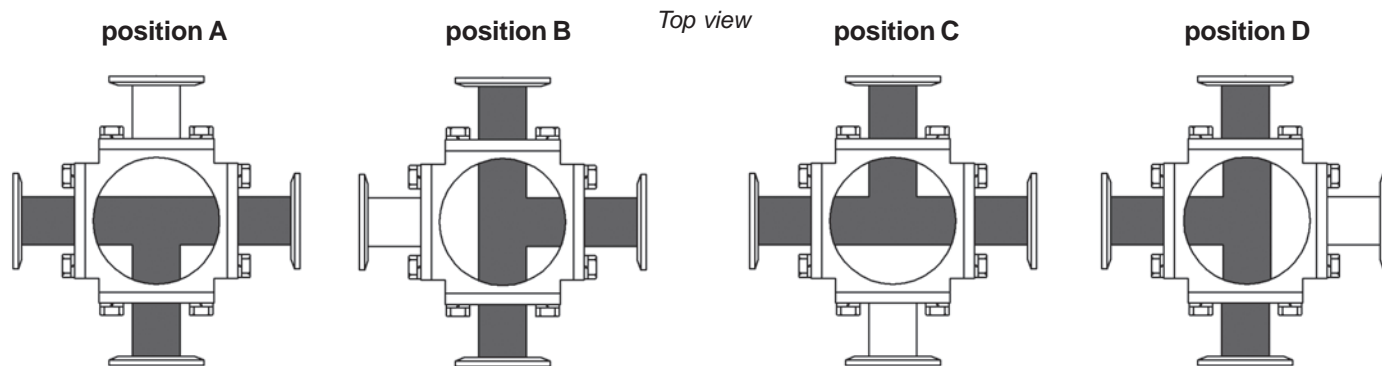

Multi-port 4-way Sanitary Stainless Steel Ball Valve

Size	'L' port Part Number	'T' port Part Number
1/2"	BV4S*LF050CC-A	BV4S*TF050CC-A
3/4"	BV4S*LF075CC-A	BV4S*TF075CC-A
1"	BV4S*LF100CC-A	BV4S*TF100CC-A
1 1/2"	BV4S*LF150CC-A	BV4S*TF150CC-A
2"	BV4S*LF200CC-A	BV4S*TF200CC-A
2 1/2"	BV4S*LF250CC-A	BV4S*TF250CC-A
3"	BV4S*LF300CC-A	BV4S*TF300CC-A
4"	BV4S*LR400CC-A	BV4S*TR400CC-A

Note: (*) see seat material options chart on page 125.

Repair Kits for BV4S

Size	Virgin PTFE	RTFE	25% Carbon TFE	50% Stainless PTFE	UMHW
1/2"	BV-4SVRK050	BV-4SGRK050	BV-4SCRK050	BV-4SSRK050	BV-4SURK050
3/4"	BV-4SVRK075	BV-4SGRK075	BV-4SCRK075	BV-4SSRK075	BV-4SURK075
1"	BV-4SVRK100	BV-4SGRK100	BV-4SCRK100	BV-4SSRK100	BV-4SURK100
1 1/2"	BV-4SVRK150	BV-4SGRK150	BV-4SCRK150	BV-4SSRK150	BV-4SURK150
2"	BV-4SVRK200	BV-4SGRK200	BV-4SCRK200	BV-4SSRK200	BV-4SURK200
2 1/2"	BV-4SVRK250	BV-4SGRK250	BV-4SCRK250	BV-4SSRK250	BV-4SURK250
3"	BV-4SVRK300	BV-4SGRK300	BV-4SCRK300	BV-4SSRK300	BV-4SURK300
4"	BV-4SVRK400	BV-4SGRK400	BV-4SCRK400	BV-4SSRK400	BV-4SURK400

Repair Kit contains:

- (2) body seals
- (2) O-rings
- (1) thrust washer
- (3) stem packings

4-Way Ball Valve Flow Options

'T' Pattern, Side Entry

'L' Pattern, Side Entry