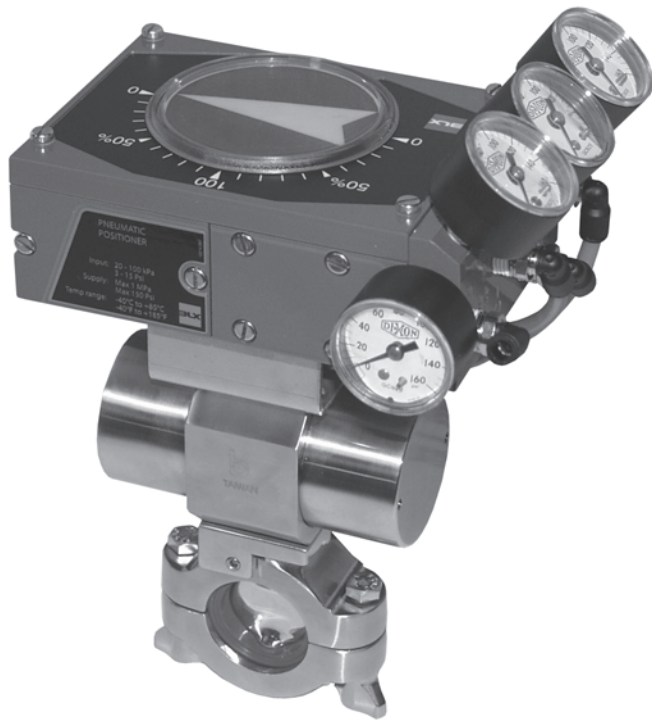

Butterfly Valve Automation

Butterfly Valve with Horizontal Actuation

Bradford™ automated butterfly valve with horizontal stainless steel air-to-open air-to-close actuator and pneumatic positioner with full gauge set. **B5102S150-AQ**

M

Bradford™ automated butterfly valve with stainless steel horizontal rack and pinion air-to-open air-to-close actuator and pneumatic positioner, with full gauge set. **B5101S300CC-AQ**

*Dixon Sanitary offers various configurations of Automated Butterfly Valves.
Call for price and delivery.*