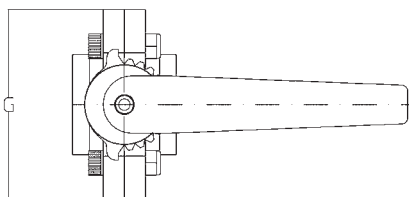

### Technical Data, Specifications and Dimensions

#### B5101 Series Butterfly Valve with Trigger Handle, Clamp End

Size	Part Number	Part Number	Part Number
	<i>with Silicone seats with clamp</i>	<i>with EPDM seats with clamp</i>	<i>with Viton® seats with clamp</i>
1"	B5101S100CC-C	B5101E100CC-C	B5101V100CC-C
1½"	B5101S150CC-C	B5101E150CC-C	B5101V150CC-C
2"	B5101S200CC-C	B5101E200CC-C	B5101V200CC-C
2½"	B5101S250CC-C	B5101E250CC-C	B5101V250CC-C
3"	B5101S300CC-C	B5101E300CC-C	B5101V300CC-C
4"	B5101S400CC-C	B5101E400CC-C	B5101V400CC-C

Size	Dimensions (in)						
	A	B	C	D	E	F	G
1"	6.6	3	1.7	0.9	3.5	0.9	3.1
1½"	6.6	3	1.7	0.9	3.5	1.4	3.1
2"	6.6	3.5	1.7	0.9	3.8	1.9	3.9
2½"	6.6	3.7	1.7	0.9	3.8	2.4	4.6
3"	6.6	3.9	1.7	1.2	4.1	2.9	5.2
4"	6.6	4.8	1.7	1.2	4.8	2.9	6.7

Size	Dimensions (in)						
	A	B	C	D	E	F	G
1"	6.6	3	1.7	0.9	1.9	0.9	3.1
1½"	6.6	3	1.7	0.9	1.9	1.4	3.1
2"	6.6	3.5	1.7	0.9	2.0	1.9	3.9
2½"	6.6	3.7	1.7	0.9	2.1	2.4	4.6
3"	6.6	3.9	1.7	1.2	2.5	2.9	5.2
4"	6.6	4.8	1.7	1.2	3.1	2.9	6.7