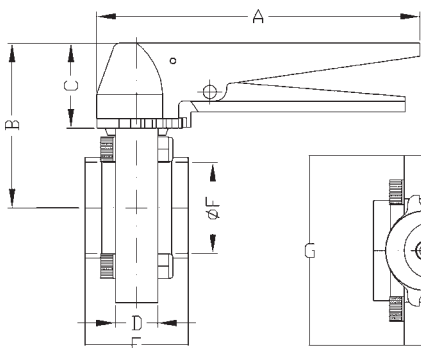

### Technical Data, Specifications and Dimensions

#### B5101 Series Butterfly Valve with Trigger Handle, Clamp End

Size	Part Number	Part Number	Part Number
	<i>with Silicone seats with clamp</i>	<i>with EPDM seats with clamp</i>	<i>with Viton® seats with clamp</i>
1"	B5101S100CC-C	B5101E100CC-C	B5101V100CC-C
1½"	B5101S150CC-C	B5101E150CC-C	B5101V150CC-C
2"	B5101S200CC-C	B5101E200CC-C	B5101V200CC-C
2½"	B5101S250CC-C	B5101E250CC-C	B5101V250CC-C
3"	B5101S300CC-C	B5101E300CC-C	B5101V300CC-C
4"	B5101S400CC-C	B5101E400CC-C	B5101V400CC-C

Size	Dimensions (in)						
	A	B	C	D	E	F	G
1"	6.6	3	1.7	0.9	3.5	0.9	3.1
1½"	6.6	3	1.7	0.9	3.5	1.4	3.1
2"	6.6	3.5	1.7	0.9	3.8	1.9	3.9
2½"	6.6	3.7	1.7	0.9	3.8	2.4	4.6
3"	6.6	3.9	1.7	1.2	4.1	2.9	5.2
4"	6.6	4.8	1.7	1.2	4.8	2.9	6.7

Size	Dimensions (in)						
	A	B	C	D	E	F	G
1"	6.6	3	1.7	0.9	1.9	0.9	3.1
1½"	6.6	3	1.7	0.9	1.9	1.4	3.1
2"	6.6	3.5	1.7	0.9	2.0	1.9	3.9
2½"	6.6	3.7	1.7	0.9	2.1	2.4	4.6
3"	6.6	3.9	1.7	1.2	2.5	2.9	5.2
4"	6.6	4.8	1.7	1.2	3.1	2.9	6.7