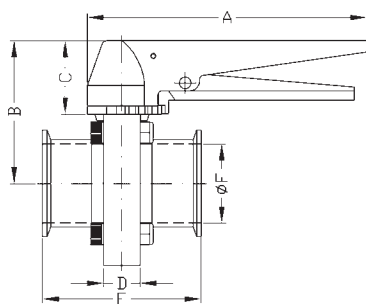

### Technical Data, Specifications and Dimensions

#### B5101 Series Butterfly Valve with Trigger Handle, Clamp End

Size	Part Number	Part Number	Part Number
	<i>with Silicone seats with clamp</i>	<i>with EPDM seats with clamp</i>	<i>with Viton® seats with clamp</i>
1"	B5101S100CC-C	B5101E100CC-C	B5101V100CC-C
1½"	B5101S150CC-C	B5101E150CC-C	B5101V150CC-C
2"	B5101S200CC-C	B5101E200CC-C	B5101V200CC-C
2½"	B5101S250CC-C	B5101E250CC-C	B5101V250CC-C
3"	B5101S300CC-C	B5101E300CC-C	B5101V300CC-C
4"	B5101S400CC-C	B5101E400CC-C	B5101V400CC-C

Size	Dimensions (in)						
	A	B	C	D	E	F	G
1"	6.6	3	1.7	0.9	3.5	0.9	3.1
1½"	6.6	3	1.7	0.9	3.5	1.4	3.1
2"	6.6	3.5	1.7	0.9	3.8	1.9	3.9
2½"	6.6	3.7	1.7	0.9	3.8	2.4	4.6
3"	6.6	3.9	1.7	1.2	4.1	2.9	5.2
4"	6.6	4.8	1.7	1.2	4.8	2.9	6.7

Size	Dimensions (in)						
	A	B	C	D	E	F	G
1"	6.6	3	1.7	0.9	1.9	0.9	3.1
1½"	6.6	3	1.7	0.9	1.9	1.4	3.1
2"	6.6	3.5	1.7	0.9	2.0	1.9	3.9
2½"	6.6	3.7	1.7	0.9	2.1	2.4	4.6
3"	6.6	3.9	1.7	1.2	2.5	2.9	5.2
4"	6.6	4.8	1.7	1.2	3.1	2.9	6.7