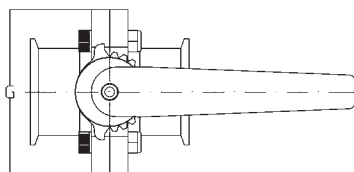

## B5101 Series Butterfly Valve

#### B5101 Series Butterfly Valve with Trigger Handle, Clamp End

Size	Part Number	Part Number	Part Number
	<i>with Silicone seats with clamp</i>	<i>with EPDM seats with clamp</i>	<i>with Viton® seats with clamp</i>
1"	B5101S100CC-C	B5101E100CC-C	B5101V100CC-C
1½"	B5101S150CC-C	B5101E150CC-C	B5101V150CC-C
2"	B5101S200CC-C	B5101E200CC-C	B5101V200CC-C
2½"	B5101S250CC-C	B5101E250CC-C	B5101V250CC-C
3"	B5101S300CC-C	B5101E300CC-C	B5101V300CC-C
4"	B5101S400CC-C	B5101E400CC-C	B5101V400CC-C

Size	Dimensions (in)						
	A	B	C	D	E	F	G
1"	6.6	3	1.7	0.9	3.5	0.9	3.1
1½"	6.6	3	1.7	0.9	3.5	1.4	3.1
2"	6.6	3.5	1.7	0.9	3.8	1.9	3.9
2½"	6.6	3.7	1.7	0.9	3.8	2.4	4.6
3"	6.6	3.9	1.7	1.2	4.1	2.9	5.2
4"	6.6	4.8	1.7	1.2	4.8	2.9	6.7

Size	Dimensions (in)						
	A	B	C	D	E	F	G
1"	6.6	3	1.7	0.9	1.9	0.9	3.1
1½"	6.6	3	1.7	0.9	1.9	1.4	3.1
2"	6.6	3.5	1.7	0.9	2.0	1.9	3.9
2½"	6.6	3.7	1.7	0.9	2.1	2.4	4.6
3"	6.6	3.9	1.7	1.2	2.5	2.9	5.2
4"	6.6	4.8	1.7	1.2	3.1	2.9	6.7