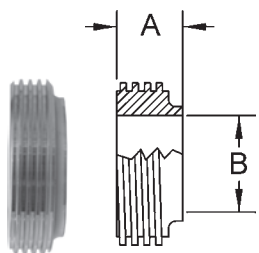

John Perry Ferrules

John Perry Threaded Short Weld Ferrules - 15TRFJP

Tube O.D.	Dimensions		304 Part Number	316L Part Number
	A	B		
1½"	.719	1.370	15TRFJP-G150	---
2"	.719	1.870	15TRFJP-G200	15TRFJP-R200
2½"	.844	2.370	15TRFJP-G250	---
3"	.906	2.870	15TRFJP-G300	15TRFJP-R300
4"	1.218	3.834	15TRFJP-G400	15TRFJP-R400

Other types of John Perry Elbows available
call Dixon Sanitary for information

B2CJP

B2PJP

B2EJP

Other types of John Perry Tees available
call Dixon Sanitary for information

B7JP

B7AJP

Other types of John Perry Concentric Reducers
available call Dixon Sanitary for information

B3115FJP

B3114FJP

B31TPJP

Other types of John Perry Eccentric Reducers
available call Dixon Sanitary for information

B3215FJP

B3214FJP

B32TPJP