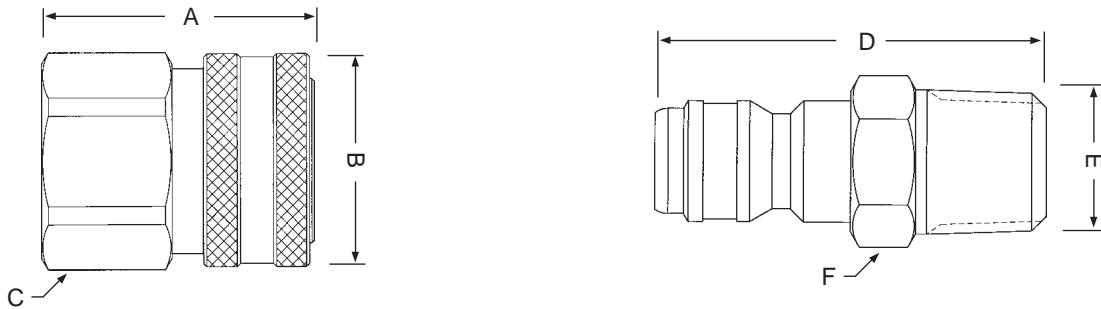

ST-Series Snap-Tite '71' Interchange

Body Size	End Size	Female NPT(F)	Female BSPP	Female ORB	Male NPT(F)	Male BSPT	Male ORB	Male JIC 37°	Hose Barb	Push-Loc Barb	Reusable Barb	Max. O.D.	Hex Size	
Coupler												Dimension 'A'	'B'	'C'
3/4"	3/4"	77.0mm	77.0mm	77.0mm								59.7mm	1-3/4"	
1"	1"	84.6mm	84.6mm	84.6mm								69.3mm	2"	
1"	1-1/4"	93.2mm	93.2mm	93.2mm								69.3mm	2"	
2"	1-1/2"	157.7mm	157.7mm	157.7mm								113.8mm	3-3/8"	
2"	2"	157.7mm	157.7mm	157.7mm								113.8mm	3-3/8"	
Nipple												Dimension 'D'	'E'	'F'
3/4"	3/4"	75.2mm	75.2mm	75.2mm								48.8mm	1-3/4"	
1"	1"	81.8mm	81.8mm	81.8mm								53.3mm	1-7/8"	
1"	1-1/4"	88.4mm	88.4mm	88.4mm								55.9mm	2"	
2"	1-1/2"	114.3mm	114.3mm	114.3mm								88.4mm	3-1/4"	
2"	2"	114.3mm	114.3mm	114.3mm								88.4mm	3-1/4"	

E-Series Straight-Through Interchange

Body Size	End Size	Female NPT(F)	Female BSPP	Female ORB	Male NPT(F)	Male BSPT	Male ORB	Male JIC 37°	Hose Barb	Push-Loc Barb	Reusable Barb	Max. O.D.	Hex Size	
Coupler												Dimension 'A'	'B'	'C'
1/8"	1/8"	25.4mm			25.4mm				-			16.5mm	9/16"	
1/4"	1/4"	35.6mm			42.2mm				47.5mm			24.4mm	13/16"	
3/8"	3/8"	40.6mm			43.2mm				47.5mm			28.7mm	1"	
1/2"	1/2"	49.8mm			50.8mm				73.7mm			32.3mm	1-1/8"	
3/4"	3/4"	53.3mm			56.9mm				80.3mm			41.9mm	1-1/2"	
1"	1"	59.9mm			66.3mm				82.6mm			57.3mm	1-3/4"	
1-1/4"	1-1/4"	59.9mm			73.9mm				-			65.8mm	2-1/4"	
1-1/2"	1-1/2"	73.4mm			87.4mm				-			80.8mm	2-3/4"	
2"	2"	76.2mm			94.0mm				-			102.6mm	3-1/2"	
Nipple												Dimension 'D'	'E'	'F'
1/8"	1/8"	24.9mm			29.2mm				-			16.5mm	9/16"	
1/4"	1/4"	37.3mm			38.1mm				32.5mm			20.1mm	11/16"	
3/8"	3/8"	40.6mm			43.0mm				48.3mm			25.7mm	7/8"	
1/2"	1/2"	46.2mm			48.5mm				51.6mm			29.5mm	1"	
3/4"	3/4"	52.1mm			57.2mm				53.1mm			34.8mm	1-3/16"	
1"	1"	60.0mm			62.2mm				57.9mm			43.9mm	1-1/2"	
1-1/4"	1-1/4"	62.7mm			71.1mm				83.3mm			58.7mm	2"	
1-1/2"	1-1/2"	69.6mm			85.9mm				-			66.0mm	2-1/4"	
2"	2"	76.2mm			90.9mm				-			76.9mm	2-5/8"	

Dimensions