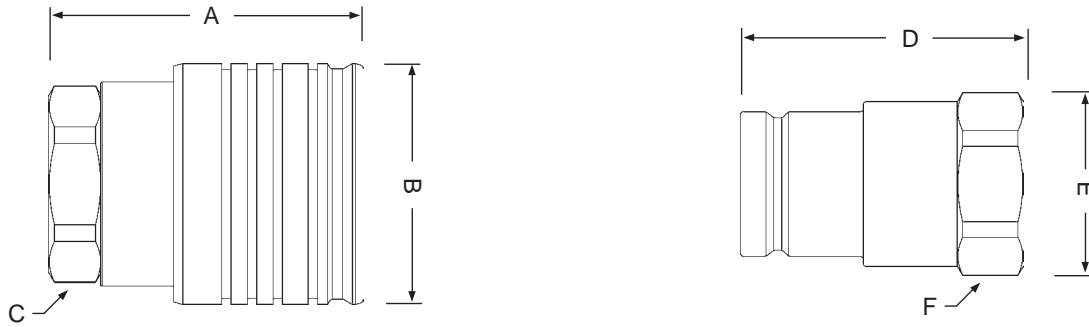

ST-Series Snap-Tite '71' Interchange

Body Size	End Size	Female NPT(F)	Female BSPP	Female ORB	Male NPT(F)	Male BSPT	Male ORB	Male JIC 37°	Hose Barb	Push-Loc Barb	Reusable Barb	Max. O.D.	Hex Size	
Coupler												Dimension 'A'	'B'	'C'
3/4"	3/4"	77.0mm	77.0mm	77.0mm								59.7mm	1-3/4"	
1"	1"	84.6mm	84.6mm	84.6mm								69.3mm	2"	
1"	1-1/4"	93.2mm	93.2mm	93.2mm								69.3mm	2"	
2"	1-1/2"	157.7mm	157.7mm	157.7mm								113.8mm	3-3/8"	
2"	2"	157.7mm	157.7mm	157.7mm								113.8mm	3-3/8"	
Nipple												Dimension 'D'	'E'	'F'
3/4"	3/4"	75.2mm	75.2mm	75.2mm								48.8mm	1-3/4"	
1"	1"	81.8mm	81.8mm	81.8mm								53.3mm	1-7/8"	
1"	1-1/4"	88.4mm	88.4mm	88.4mm								55.9mm	2"	
2"	1-1/2"	114.3mm	114.3mm	114.3mm								88.4mm	3-1/4"	
2"	2"	114.3mm	114.3mm	114.3mm								88.4mm	3-1/4"	

E-Series Straight-Through Interchange

Body Size	End Size	Female NPT(F)	Female BSPP	Female ORB	Male NPT(F)	Male BSPT	Male ORB	Male JIC 37°	Hose Barb	Push-Loc Barb	Reusable Barb	Max. O.D.	Hex Size	
Coupler												Dimension 'A'	'B'	'C'
1/8"	1/8"	25.4mm			25.4mm				-			16.5mm	9/16"	
1/4"	1/4"	35.6mm			42.2mm				47.5mm			24.4mm	13/16"	
3/8"	3/8"	40.6mm			43.2mm				47.5mm			28.7mm	1"	
1/2"	1/2"	49.8mm			50.8mm				73.7mm			32.3mm	1-1/8"	
3/4"	3/4"	53.3mm			56.9mm				80.3mm			41.9mm	1-1/2"	
1"	1"	59.9mm			66.3mm				82.6mm			57.3mm	1-3/4"	
1-1/4"	1-1/4"	59.9mm			73.9mm				-			65.8mm	2-1/4"	
1-1/2"	1-1/2"	73.4mm			87.4mm				-			80.8mm	2-3/4"	
2"	2"	76.2mm			94.0mm				-			102.6mm	3-1/2"	
Nipple												Dimension 'D'	'E'	'F'
1/8"	1/8"	24.9mm			29.2mm				-			16.5mm	9/16"	
1/4"	1/4"	37.3mm			38.1mm				32.5mm			20.1mm	11/16"	
3/8"	3/8"	40.6mm			43.0mm				48.3mm			25.7mm	7/8"	
1/2"	1/2"	46.2mm			48.5mm				51.6mm			29.5mm	1"	
3/4"	3/4"	52.1mm			57.2mm				53.1mm			34.8mm	1-3/16"	
1"	1"	60.0mm			62.2mm				57.9mm			43.9mm	1-1/2"	
1-1/4"	1-1/4"	62.7mm			71.1mm				83.3mm			58.7mm	2"	
1-1/2"	1-1/2"	69.6mm			85.9mm				-			66.0mm	2-1/4"	
2"	2"	76.2mm			90.9mm				-			76.9mm	2-5/8"	

Dimensions