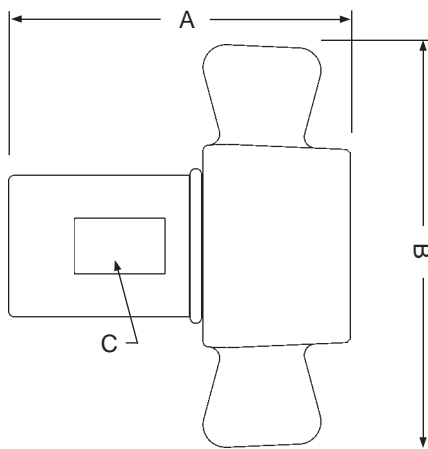

AG-Series ISO5675 Agricultural Interchange

Body Size	End Size	Female NPT(F)	Female BSPP	Female ORB	Male NPT(F)	Male BSPT	Male ORB	Male JIC 37°	Hose Barb	Push-Loc Barb	Reusable Barb	Max. O.D.	Hex Size		
Coupler												Dimension 'A'		'B'	'C'
1/4"	1/4"	53.5mm	-	-	-	-	-	-	-	-	-	27.0mm	22.0mm		
3/8"	3/8"	61.0mm	-	-	-	-	-	-	-	-	-	34.0mm	27.0mm		
1/2"	1/2"	63.5mm	-	63.5mm	-	-	-	-	-	-	-	38.0mm	30.0mm		
1/2"	5/8"	-	-	63.5mm	-	-	-	-	-	-	-	38.0mm	30.0mm		
1/2"	3/4"	68.9mm	-	-	-	-	-	-	-	-	-	38.0mm	38.0mm		
3/4"	3/4"	85.0mm	-	-	-	-	-	-	-	-	-	48.0mm	38.0mm		
1"	1"	96.5mm	-	-	-	-	-	-	-	-	-	55.0mm	46.0mm		
Nipple												Dimension 'D'		'E'	'F'
1/4"	1/4"	36.0mm	-	-	-	-	-	-	-	-	-	28.4mm	19.0mm		
3/8"	3/8"	40.5mm	-	-	-	-	-	-	-	-	-	36.1mm	24.0mm		
1/2"	1/2"	46.0mm	-	46.0mm	-	-	-	-	-	-	-	47.2mm	27.0mm		
1/2"	5/8"	-	-	46.0mm	-	-	-	-	-	-	-	47.2mm	27.0mm		
1/2"	3/4"	49.6mm	-	-	-	-	-	-	-	-	-	47.2mm	30.0mm		
3/4"	3/4"	56.0mm	-	-	-	-	-	-	-	-	-	90.2mm	36.0mm		
1"	1"	63.0mm	-	-	-	-	-	-	-	-	-	104.9mm	41.0mm		

W-Series Wingstyle Interchange

Body Size	End Size	Female NPT(F)	Female BSPP	Female ORB	Male NPT(F)	Male BSPT	Male ORB	Male JIC 37°	Hose Barb	Push-Loc Barb	Reusable Barb	Max. O.D.	Hex Size		
Coupler												Dimension 'A'		'B'	'C'
3/4"	1/2"	78.5mm	78.5mm	-	-	-	-	-	-	-	-	103.1mm	1-5/32"		
3/4"	3/4"	78.5mm	78.5mm	-	-	-	-	-	-	-	-	103.1mm	1-5/32"		
1"	1"	96.0mm	96.0mm	-	-	-	-	-	-	-	-	113.0mm	1-7/16"		
1-1/4"	1-1/4"	100.8mm	100.8mm	-	-	-	-	-	-	-	-	132.1mm	1-25/32"		
1-1/2"	1-1/2"	112.3mm	112.3mm	-	-	-	-	-	-	-	-	135.1mm	2"		
Nipple												Dimension 'D'		'E'	'F'
3/4"	1/2"	78.7mm	78.7mm	-	-	-	-	-	-	-	-	45.2mm	1-5/16"		
3/4"	3/4"	78.7mm	78.7mm	-	-	-	-	-	-	-	-	45.2mm	1-5/16"		
1"	1"	90.2mm	90.2mm	-	-	-	-	-	-	-	-	50.8mm	1-9/16"		
1-1/4"	1-1/4"	94.2mm	94.2mm	-	-	-	-	-	-	-	-	60.5mm	1-7/8"		
1-1/2"	1-1/2"	104.7mm	104.7mm	-	-	-	-	-	-	-	-	63.5mm	2-3/16"		

Dimensions