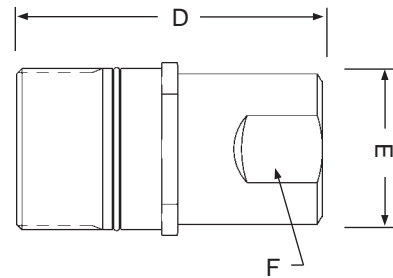

AG-Series ISO5675 Agricultural Interchange

Body Size	End Size	Female NPT(F)	Female BSPP	Female ORB	Male NPT(F)	Male BSPT	Male ORB	Male JIC 37°	Hose Barb	Push-Loc Barb	Reusable Barb	Max. O.D.	Hex Size		
Coupler												Dimension 'A'		'B'	'C'
1/4"	1/4"	53.5mm	-	-	-	-	-	-	-	-	-	27.0mm	22.0mm		
3/8"	3/8"	61.0mm	-	-	-	-	-	-	-	-	-	34.0mm	27.0mm		
1/2"	1/2"	63.5mm	-	63.5mm	-	-	-	-	-	-	-	38.0mm	30.0mm		
1/2"	5/8"	-	-	63.5mm	-	-	-	-	-	-	-	38.0mm	30.0mm		
1/2"	3/4"	68.9mm	-	-	-	-	-	-	-	-	-	38.0mm	38.0mm		
3/4"	3/4"	85.0mm	-	-	-	-	-	-	-	-	-	48.0mm	38.0mm		
1"	1"	96.5mm	-	-	-	-	-	-	-	-	-	55.0mm	46.0mm		
Nipple												Dimension 'D'		'E'	'F'
1/4"	1/4"	36.0mm	-	-	-	-	-	-	-	-	-	28.4mm	19.0mm		
3/8"	3/8"	40.5mm	-	-	-	-	-	-	-	-	-	36.1mm	24.0mm		
1/2"	1/2"	46.0mm	-	46.0mm	-	-	-	-	-	-	-	47.2mm	27.0mm		
1/2"	5/8"	-	-	46.0mm	-	-	-	-	-	-	-	47.2mm	27.0mm		
1/2"	3/4"	49.6mm	-	-	-	-	-	-	-	-	-	47.2mm	30.0mm		
3/4"	3/4"	56.0mm	-	-	-	-	-	-	-	-	-	90.2mm	36.0mm		
1"	1"	63.0mm	-	-	-	-	-	-	-	-	-	104.9mm	41.0mm		

W-Series Wingstyle Interchange

Body Size	End Size	Female NPT(F)	Female BSPP	Female ORB	Male NPT(F)	Male BSPT	Male ORB	Male JIC 37°	Hose Barb	Push-Loc Barb	Reusable Barb	Max. O.D.	Hex Size		
Coupler												Dimension 'A'		'B'	'C'
3/4"	1/2"	78.5mm	78.5mm	-	-	-	-	-	-	-	-	103.1mm	1-5/32"		
3/4"	3/4"	78.5mm	78.5mm	-	-	-	-	-	-	-	-	103.1mm	1-5/32"		
1"	1"	96.0mm	96.0mm	-	-	-	-	-	-	-	-	113.0mm	1-7/16"		
1-1/4"	1-1/4"	100.8mm	100.8mm	-	-	-	-	-	-	-	-	132.1mm	1-25/32"		
1-1/2"	1-1/2"	112.3mm	112.3mm	-	-	-	-	-	-	-	-	135.1mm	2"		
Nipple												Dimension 'D'		'E'	'F'
3/4"	1/2"	78.7mm	78.7mm	-	-	-	-	-	-	-	-	45.2mm	1-5/16"		
3/4"	3/4"	78.7mm	78.7mm	-	-	-	-	-	-	-	-	45.2mm	1-5/16"		
1"	1"	90.2mm	90.2mm	-	-	-	-	-	-	-	-	50.8mm	1-9/16"		
1-1/4"	1-1/4"	94.2mm	94.2mm	-	-	-	-	-	-	-	-	60.5mm	1-7/8"		
1-1/2"	1-1/2"	104.7mm	104.7mm	-	-	-	-	-	-	-	-	63.5mm	2-3/16"		

Dimensions