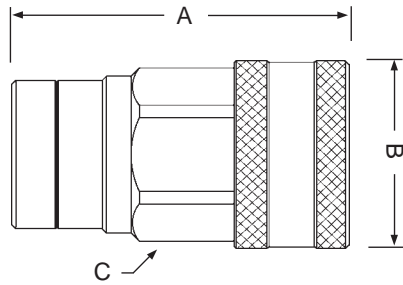

AG-Series ISO5675 Agricultural Interchange

Body Size	End Size	Female NPT(F)	Female BSPP	Female ORB	Male NPT(F)	Male BSPT	Male ORB	Male JIC 37°	Hose Barb	Push-Loc Barb	Reusable Barb	Max. O.D.	Hex Size		
Coupler												Dimension 'A'		'B'	'C'
1/4"	1/4"	53.5mm	-	-	-	-	-	-	-	-	-	27.0mm	22.0mm		
3/8"	3/8"	61.0mm	-	-	-	-	-	-	-	-	-	34.0mm	27.0mm		
1/2"	1/2"	63.5mm	-	63.5mm	-	-	-	-	-	-	-	38.0mm	30.0mm		
1/2"	5/8"	-	-	63.5mm	-	-	-	-	-	-	-	38.0mm	30.0mm		
1/2"	3/4"	68.9mm	-	-	-	-	-	-	-	-	-	38.0mm	38.0mm		
3/4"	3/4"	85.0mm	-	-	-	-	-	-	-	-	-	48.0mm	38.0mm		
1"	1"	96.5mm	-	-	-	-	-	-	-	-	-	55.0mm	46.0mm		
Nipple												Dimension 'D'		'E'	'F'
1/4"	1/4"	36.0mm	-	-	-	-	-	-	-	-	-	28.4mm	19.0mm		
3/8"	3/8"	40.5mm	-	-	-	-	-	-	-	-	-	36.1mm	24.0mm		
1/2"	1/2"	46.0mm	-	46.0mm	-	-	-	-	-	-	-	47.2mm	27.0mm		
1/2"	5/8"	-	-	46.0mm	-	-	-	-	-	-	-	47.2mm	27.0mm		
1/2"	3/4"	49.6mm	-	-	-	-	-	-	-	-	-	47.2mm	30.0mm		
3/4"	3/4"	56.0mm	-	-	-	-	-	-	-	-	-	90.2mm	36.0mm		
1"	1"	63.0mm	-	-	-	-	-	-	-	-	-	104.9mm	41.0mm		

W-Series Wingstyle Interchange

Body Size	End Size	Female NPT(F)	Female BSPP	Female ORB	Male NPT(F)	Male BSPT	Male ORB	Male JIC 37°	Hose Barb	Push-Loc Barb	Reusable Barb	Max. O.D.	Hex Size		
Coupler												Dimension 'A'		'B'	'C'
3/4"	1/2"	78.5mm	78.5mm	-	-	-	-	-	-	-	-	103.1mm	1-5/32"		
3/4"	3/4"	78.5mm	78.5mm	-	-	-	-	-	-	-	-	103.1mm	1-5/32"		
1"	1"	96.0mm	96.0mm	-	-	-	-	-	-	-	-	113.0mm	1-7/16"		
1-1/4"	1-1/4"	100.8mm	100.8mm	-	-	-	-	-	-	-	-	132.1mm	1-25/32"		
1-1/2"	1-1/2"	112.3mm	112.3mm	-	-	-	-	-	-	-	-	135.1mm	2"		
Nipple												Dimension 'D'		'E'	'F'
3/4"	1/2"	78.7mm	78.7mm	-	-	-	-	-	-	-	-	45.2mm	1-5/16"		
3/4"	3/4"	78.7mm	78.7mm	-	-	-	-	-	-	-	-	45.2mm	1-5/16"		
1"	1"	90.2mm	90.2mm	-	-	-	-	-	-	-	-	50.8mm	1-9/16"		
1-1/4"	1-1/4"	94.2mm	94.2mm	-	-	-	-	-	-	-	-	60.5mm	1-7/8"		
1-1/2"	1-1/2"	104.7mm	104.7mm	-	-	-	-	-	-	-	-	63.5mm	2-3/16"		

Dimensions