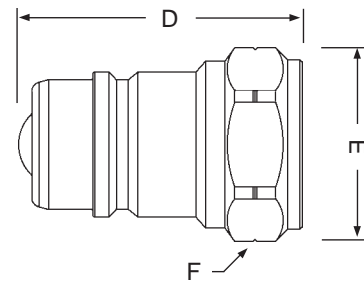

AG-Series ISO5675 Agricultural Interchange

Body Size	End Size	Female NPT(F)	Female BSPP	Female ORB	Male NPT(F)	Male BSPT	Male ORB	Male JIC 37°	Hose Barb	Push-Loc Barb	Reusable Barb	Max. O.D.	Hex Size		
Coupler												Dimension 'A'		'B'	'C'
1/4"	1/4"	53.5mm	-	-	-	-	-	-	-	-	-	27.0mm	22.0mm		
3/8"	3/8"	61.0mm	-	-	-	-	-	-	-	-	-	34.0mm	27.0mm		
1/2"	1/2"	63.5mm	-	63.5mm	-	-	-	-	-	-	-	38.0mm	30.0mm		
1/2"	5/8"	-	-	63.5mm	-	-	-	-	-	-	-	38.0mm	30.0mm		
1/2"	3/4"	68.9mm	-	-	-	-	-	-	-	-	-	38.0mm	38.0mm		
3/4"	3/4"	85.0mm	-	-	-	-	-	-	-	-	-	48.0mm	38.0mm		
1"	1"	96.5mm	-	-	-	-	-	-	-	-	-	55.0mm	46.0mm		
Nipple												Dimension 'D'		'E'	'F'
1/4"	1/4"	36.0mm	-	-	-	-	-	-	-	-	-	28.4mm	19.0mm		
3/8"	3/8"	40.5mm	-	-	-	-	-	-	-	-	-	36.1mm	24.0mm		
1/2"	1/2"	46.0mm	-	46.0mm	-	-	-	-	-	-	-	47.2mm	27.0mm		
1/2"	5/8"	-	-	46.0mm	-	-	-	-	-	-	-	47.2mm	27.0mm		
1/2"	3/4"	49.6mm	-	-	-	-	-	-	-	-	-	47.2mm	30.0mm		
3/4"	3/4"	56.0mm	-	-	-	-	-	-	-	-	-	90.2mm	36.0mm		
1"	1"	63.0mm	-	-	-	-	-	-	-	-	-	104.9mm	41.0mm		

W-Series Wingstyle Interchange

Body Size	End Size	Female NPT(F)	Female BSPP	Female ORB	Male NPT(F)	Male BSPT	Male ORB	Male JIC 37°	Hose Barb	Push-Loc Barb	Reusable Barb	Max. O.D.	Hex Size		
Coupler												Dimension 'A'		'B'	'C'
3/4"	1/2"	78.5mm	78.5mm	-	-	-	-	-	-	-	-	103.1mm	1-5/32"		
3/4"	3/4"	78.5mm	78.5mm	-	-	-	-	-	-	-	-	103.1mm	1-5/32"		
1"	1"	96.0mm	96.0mm	-	-	-	-	-	-	-	-	113.0mm	1-7/16"		
1-1/4"	1-1/4"	100.8mm	100.8mm	-	-	-	-	-	-	-	-	132.1mm	1-25/32"		
1-1/2"	1-1/2"	112.3mm	112.3mm	-	-	-	-	-	-	-	-	135.1mm	2"		
Nipple												Dimension 'D'		'E'	'F'
3/4"	1/2"	78.7mm	78.7mm	-	-	-	-	-	-	-	-	45.2mm	1-5/16"		
3/4"	3/4"	78.7mm	78.7mm	-	-	-	-	-	-	-	-	45.2mm	1-5/16"		
1"	1"	90.2mm	90.2mm	-	-	-	-	-	-	-	-	50.8mm	1-9/16"		
1-1/4"	1-1/4"	94.2mm	94.2mm	-	-	-	-	-	-	-	-	60.5mm	1-7/8"		
1-1/2"	1-1/2"	104.7mm	104.7mm	-	-	-	-	-	-	-	-	63.5mm	2-3/16"		

Dimensions