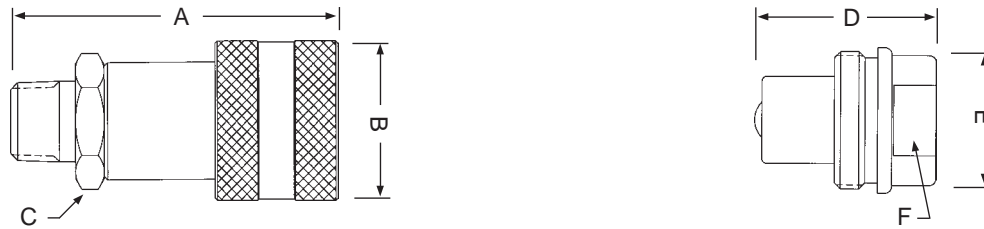

## HS-Series ISO-B Steam Interchange

Body Size	End Size	Female NPT(F)	Female BSPP	Female ORB	Male NPT(F)	Male BSPT	Male ORB	Male JIC 37°	Hose Barb	Push-Loc Barb	Reusable Barb	Max. O.D.	Hex Size
<b>Coupler</b>		Dimension 'A'										<b>'B'</b>	<b>'C'</b>
1/4"	1/4"	57.4mm	57.4mm									36.1mm	3/4"
3/8"	3/8"	63.8mm	63.8mm									43.9mm	7/8"
1/2"	1/2"	72.6mm	72.6mm									58.2mm	1-1/16"
3/4"	3/4"	90.2mm	90.2mm									66.3mm	1-5/16"
1"	1"	104.9mm	104.9mm									75.7mm	1-5/8"
<b>Coupler</b>		Dimension 'D'										<b>'E'</b>	<b>'F'</b>
1/4"	1/4"	39.4mm	39.4mm									21.1mm	3/4"
3/8"	3/8"	43.2mm	43.2mm									24.6mm	7/8"
1/2"	1/2"	49.3mm	49.3mm									29.7mm	1-1/16"
3/4"	3/4"	61.2mm	61.2mm									36.6mm	1-5/16"
1"	1"	72.9mm	72.9mm									45.7mm	1-5/8"

## T-Series High Pressure Screw-Together

Body Size	End Size	Female NPT(F)	Female BSPP	Female ORB	Male NPT(F)	Male BSPT	Male ORB	Male JIC 37°	Hose Barb	Push-Loc Barb	Reusable Barb	Max. O.D.	Hex Size
<b>Coupler</b>		Dimension 'A'										<b>'B'</b>	<b>'C'</b>
1/4"	1/4"	-			59.9mm	59.9mm						29.0mm	13/16"
3/8"	3/8"	71.9mm			71.9mm	71.9mm						35.3mm	1"
<b>Nipple</b>		Dimension 'D'										<b>'E'</b>	<b>'F'</b>
1/4"	1/4"	33.0mm	33.0mm									28.5mm	3/4"
3/8"	3/8"	39.6mm	39.6mm									31.5mm	15/16"

## HC-Series Garden Hose Couplings

Body Size	End Size	Female GH	Female BSPP	Female ORB	Male GH	Male BSPT	Male ORB	Male JIC 37°	Hose Barb	Push-Loc Barb	Reusable Barb	Max. O.D.	Hex Size
<b>Coupler</b>		Dimension 'A'										<b>'B'</b>	-
3/4"	3/4"	30.2mm										31.8mm	
<b>Nipple</b>		Dimension 'D'										<b>'E'</b>	-
3/4"	5/8"				-				35.8mm			26.7mm	
3/4"	3/4"				33.0mm				35.9mm			26.7mm	

Dimensions