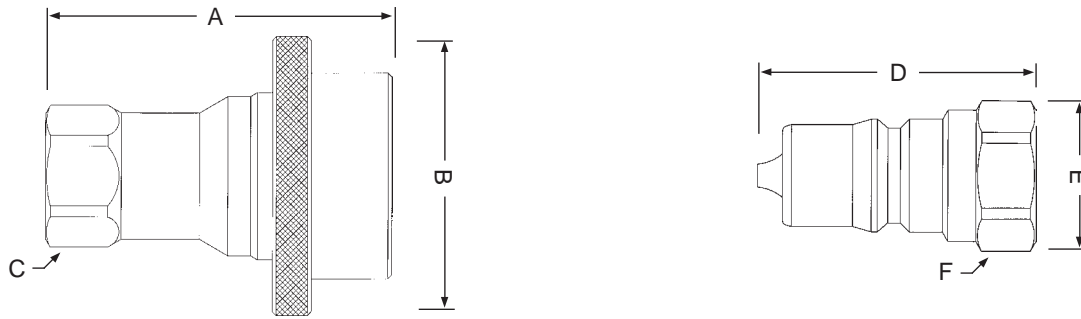

## HS-Series ISO-B Steam Interchange

Body Size	End Size	Female NPT(F)	Female BSPP	Female ORB	Male NPT(F)	Male BSPT	Male ORB	Male JIC 37°	Hose Barb	Push-Loc Barb	Reusable Barb	Max. O.D.	Hex Size
<b>Coupler</b>		Dimension 'A'										<b>'B'</b>	<b>'C'</b>
1/4"	1/4"	57.4mm	57.4mm									36.1mm	3/4"
3/8"	3/8"	63.8mm	63.8mm									43.9mm	7/8"
1/2"	1/2"	72.6mm	72.6mm									58.2mm	1-1/16"
3/4"	3/4"	90.2mm	90.2mm									66.3mm	1-5/16"
1"	1"	104.9mm	104.9mm									75.7mm	1-5/8"
<b>Coupler</b>		Dimension 'D'										<b>'E'</b>	<b>'F'</b>
1/4"	1/4"	39.4mm	39.4mm									21.1mm	3/4"
3/8"	3/8"	43.2mm	43.2mm									24.6mm	7/8"
1/2"	1/2"	49.3mm	49.3mm									29.7mm	1-1/16"
3/4"	3/4"	61.2mm	61.2mm									36.6mm	1-5/16"
1"	1"	72.9mm	72.9mm									45.7mm	1-5/8"

## T-Series High Pressure Screw-Together

Body Size	End Size	Female NPT(F)	Female BSPP	Female ORB	Male NPT(F)	Male BSPT	Male ORB	Male JIC 37°	Hose Barb	Push-Loc Barb	Reusable Barb	Max. O.D.	Hex Size
<b>Coupler</b>		Dimension 'A'										<b>'B'</b>	<b>'C'</b>
1/4"	1/4"	-			59.9mm	59.9mm						29.0mm	13/16"
3/8"	3/8"	71.9mm			71.9mm	71.9mm						35.3mm	1"
<b>Nipple</b>		Dimension 'D'										<b>'E'</b>	<b>'F'</b>
1/4"	1/4"	33.0mm	33.0mm									28.5mm	3/4"
3/8"	3/8"	39.6mm	39.6mm									31.5mm	15/16"

## HC-Series Garden Hose Couplings

Body Size	End Size	Female GH	Female BSPP	Female ORB	Male GH	Male BSPT	Male ORB	Male JIC 37°	Hose Barb	Push-Loc Barb	Reusable Barb	Max. O.D.	Hex Size
<b>Coupler</b>		Dimension 'A'										<b>'B'</b>	-
3/4"	3/4"	30.2mm										31.8mm	
<b>Nipple</b>		Dimension 'D'										<b>'E'</b>	-
3/4"	5/8"				-				35.8mm			26.7mm	
3/4"	3/4"				33.0mm				35.9mm			26.7mm	

Dimensions