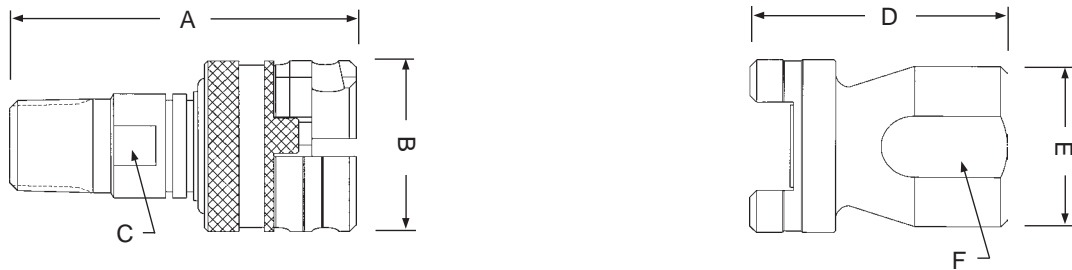

## P-Series Thor Interchange

Body Size	End Size	Female NPT(F)	Female BSPP	Female ORB	Male NPT(F)	Male BSPT	Male ORB	Male JIC 37°	Hose Barb	Push-Loc Barb	Reusable Barb	Max. O.D.	Hex Size	
<b>Coupler</b>												<b>Dimension 'A'</b>	<b>'B'</b>	<b>'C'</b>
1/2"	3/8"	-	-	-	74.4mm	-	-	-	89.7mm	-	-	39.4mm	1-3/8"	
1/2"	1/2"	87.1mm	-	-	79.0mm	-	-	-	100.3mm	-	-	39.4mm	1-3/8"	
1/2"	3/4"	87.1mm	-	-	79.5mm	-	-	-	100.3mm	-	-	39.4mm	1-3/8"	
1/2"	1"	-	-	-	-	-	-	-	153.9mm	-	-	39.4mm	-	
<b>Nipple</b>												<b>Dimension 'D'</b>	<b>'E'</b>	<b>'F'</b>
1/2"	3/8"	45.5mm	-	-	50.8mm	-	-	-	-	-	-	39.4mm	7/8"	
1/2"	1/2"	57.2mm	-	-	57.2mm	-	-	-	-	-	-	39.4mm	1-3/8"	
1/2"	3/4"	59.4mm	-	-	64.8mm	-	-	-	-	-	-	39.4mm	1-5/16"	
1/2"	1"	70.0mm	-	-	82.6mm	-	-	-	-	-	-	39.4mm	1-15/32"	