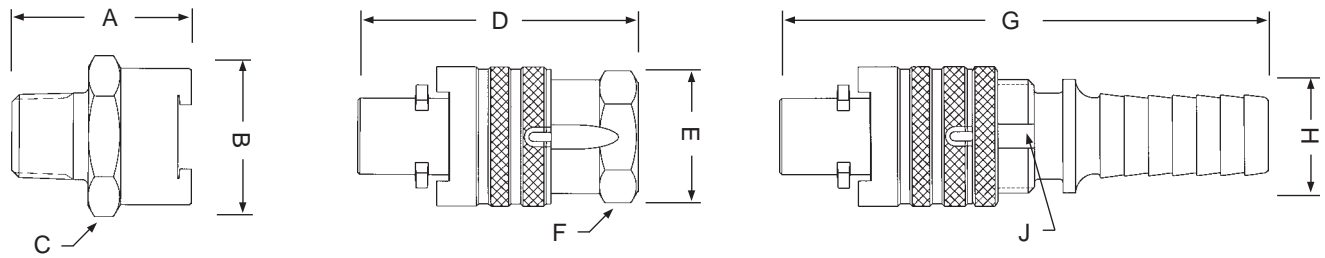

N-Series Bowes Interchange

Body Size	End Size	Female NPT(F)	Female BSPP	Female ORB	Male NPT(F)	Male BSPT	Male ORB	Male JIC 37°	Hose Barb	Push-Loc Barb	Reusable Barb	Max. O.D.	Hex Size	
Coupler												Dimension 'A'	'B'	'C'
3/8"	1/2"	-	-	-	43.6mm	-	-	-	61.2mm	-	-	30.5mm	1-3/16"	
1/2"	3/8"	41.4mm	41.4mm	-	45.0mm	-	-	-	75.7mm	-	-	39.1mm	1-3/8"	
1/2"	1/2"	41.4mm	41.4mm	-	45.0mm	-	-	-	85.6mm	-	-	39.1mm	1-3/8"	
1/2"	3/4"	41.4mm	41.4mm	-	45.0mm	-	-	-	85.6mm	-	-	39.1mm	1-3/8"	
1/2"	1"	42.6mm	42.6mm	-	46.8mm	-	-	-	88.7mm	-	-	39.1mm	1-1/2"	
1-1/4"	1"	50.6mm	-	-	57.5mm	-	-	-	-	-	-	52.0mm	2"	
1-1/4"	1-1/4"	52.8mm	-	-	60.0mm	-	-	-	-	-	-	52.0mm	2"	
Valve Coupler												Dimension 'A'	'B'	'C'
1/2"	3/4"	63.5mm	63.5mm	-	67.0mm	-	-	-	-	-	-	38.1mm	1-1/2"	
Nipple												Dimension 'D'	'E'	'F'
3/8"	1/2"	-	-	-	83.2mm	-	-	-	94.8mm	-	-	28.6mm	1-1/8"	
1/2"	3/8"	69.3mm	69.3mm	-	92.7mm	-	-	-	110.7mm	-	-	35.6mm	1-1/8"	
1/2"	1/2"	69.3mm	69.3mm	-	92.7mm	-	-	-	117.6mm	-	-	35.6mm	1-1/8"	
1/2"	3/4"	84.8mm	84.8mm	-	95.0mm	-	-	-	121.2mm	-	-	35.6mm	1-3/8"	
1/2"	1"	85.7mm	85.7mm	-	95.9mm	-	-	-	121.2mm	-	-	35.6mm	1-1/2"	
1-1/4"	1"	87.5mm	-	-	114.3mm	-	-	-	-	-	-	50.7mm	1-3/4"	
1-1/4"	1-1/4"	89.6mm	-	-	118.6mm	-	-	-	-	-	-	50.7mm	2"	
Safety Nipple												Dimension 'G'	'H'	'J'
1/2"	1/2"	108.6mm	-	-	108.6mm	-	-	-	137.1mm	-	-	35.6mm	1-1/2"	
1/2"	3/4"	111.2mm	-	-	111.2mm	-	-	-	144.7mm	-	-	35.6mm	1-3/8"