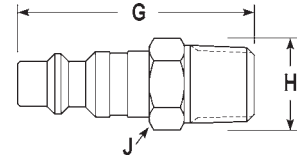

DF-Series Industrial Interchange

Body Size	End Size	Female NPT(F)	Female BSPP	Female ORB	Male NPT(F)	Male BSPT	Male ORB	Male JIC 37°	Hose Barb	Push-Loc Barb	Reusable Barb	Max. O.D.	Hex Size
'D' Coupler		Dimension 'A'										'B'	'C'
1/4"	1/8"	51.8mm	-	-	56.1mm	-	-	-	-	-	-	24.9mm	11/16"
1/4"	1/4"	56.1mm	56.1mm	-	59.4mm	59.4mm	-	-	73.7mm	70.1mm	70.9mm	24.9mm	11/16"
1/4"	5/16"	-	-	-	-	-	-	-	73.7mm	-	-	24.9mm	-
1/4"	3/8"	60.5mm	60.5mm	-	59.9mm	59.9mm	-	-	73.7mm	70.4mm	72.4mm	24.9mm	13/16"
3/8"	1/4"	61.0mm	-	-	65.8mm	-	-	-	76.2mm	-	-	30.0mm	7/8"
3/8"	3/8"	64.0mm	64.0mm	-	69.3mm	69.3mm	-	-	76.3mm	71.7mm	-	30.0mm	7/8"
3/8"	1/2"	71.1mm	-	-	74.7mm	-	-	-	76.3mm	-	-	30.0mm	1"
1/2"	3/8"	75.9mm	-	-	79.5mm	-	-	-	89.2mm	-	-	34.0mm	1-1/16"
1/2"	1/2"	85.3mm	85.3mm	-	80.5mm	80.5mm	-	-	89.2mm	84.1mm	-	34.0mm	1-1/16"
1/2"	3/4"	86.6mm	-	-	82.0mm	-	-	-	89.2mm	-	-	34.0mm	1-3/16"
3/4"	1/2"	74.9mm	-	-	74.9mm	-	-	-	93.7mm	-	-	48.3mm	1-3/16"
3/4"	3/4"	75.9mm	-	-	74.9mm	-	-	-	93.7mm	-	-	48.3mm	1-5/16"
3/4"	1"	80.8mm	-	-	79.2mm	-	-	-	99.8mm	-	-	48.3mm	1-9/16"

USC-Series Universal Safety Coupler

Body Size	End Size	Female NPT(F)	Female BSPP	Female ORB	Male NPT(F)	Male BSPT	Male ORB	Male JIC 37°	Hose Barb	Push-Loc Barb	Reusable Barb	Max. O.D.	Hex Size
Coupler		Dimension 'A'										'B'	'C'
1/4"	1/4"	58.0mm	-	-	73.0mm	-	-	-	-	-	-	24.0mm	3/4"
3/8"	3/8"	65.0mm	-	-	-	-	-	-	-	-	-	30.0mm	7/8"