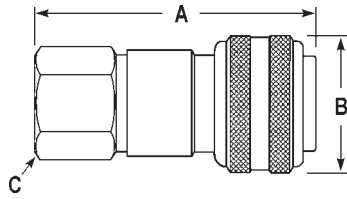

DF-Series Industrial Interchange

Body Size	End Size	Female NPT(F)	Female BSPP	Female ORB	Male NPT(F)	Male BSPT	Male ORB	Male JIC 37°	Hose Barb	Push-Loc Barb	Reusable Barb	Max. O.D.	Hex Size
'D' Coupler		Dimension 'A'										'B'	'C'
1/4"	1/8"	51.8mm	-	-	56.1mm	-	-	-	-	-	-	24.9mm	11/16"
1/4"	1/4"	56.1mm	56.1mm	-	59.4mm	59.4mm	-	-	73.7mm	70.1mm	70.9mm	24.9mm	11/16"
1/4"	5/16"	-	-	-	-	-	-	-	73.7mm	-	-	24.9mm	-
1/4"	3/8"	60.5mm	60.5mm	-	59.9mm	59.9mm	-	-	73.7mm	70.4mm	72.4mm	24.9mm	13/16"
3/8"	1/4"	61.0mm	-	-	65.8mm	-	-	-	76.2mm	-	-	30.0mm	7/8"
3/8"	3/8"	64.0mm	64.0mm	-	69.3mm	69.3mm	-	-	76.3mm	71.7mm	-	30.0mm	7/8"
3/8"	1/2"	71.1mm	-	-	74.7mm	-	-	-	76.3mm	-	-	30.0mm	1"
1/2"	3/8"	75.9mm	-	-	79.5mm	-	-	-	89.2mm	-	-	34.0mm	1-1/16"
1/2"	1/2"	85.3mm	85.3mm	-	80.5mm	80.5mm	-	-	89.2mm	84.1mm	-	34.0mm	1-1/16"
1/2"	3/4"	86.6mm	-	-	82.0mm	-	-	-	89.2mm	-	-	34.0mm	1-3/16"
3/4"	1/2"	74.9mm	-	-	74.9mm	-	-	-	93.7mm	-	-	48.3mm	1-3/16"
3/4"	3/4"	75.9mm	-	-	74.9mm	-	-	-	93.7mm	-	-	48.3mm	1-5/16"
3/4"	1"	80.8mm	-	-	79.2mm	-	-	-	99.8mm	-	-	48.3mm	1-9/16"

USC-Series Universal Safety Coupler

Body Size	End Size	Female NPT(F)	Female BSPP	Female ORB	Male NPT(F)	Male BSPT	Male ORB	Male JIC 37°	Hose Barb	Push-Loc Barb	Reusable Barb	Max. O.D.	Hex Size
Coupler		Dimension 'A'										'B'	'C'
1/4"	1/4"	58.0mm	-	-	73.0mm	-	-	-	-	-	-	24.0mm	3/4"
3/8"	3/8"	65.0mm	-	-	-	-	-	-	-	-	-	30.0mm	7/8"

Dimensions