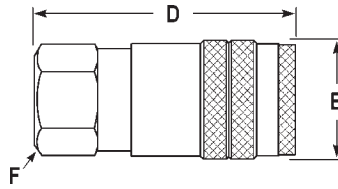

DF-Series Industrial Interchange

Body Size	End Size	Female NPT(F)	Female BSPP	Female ORB	Male NPT(F)	Male BSPT	Male ORB	Male JIC 37°	Hose Barb	Push-Loc Barb	Reusable Barb	Max. O.D.	Hex Size
'D' Coupler		Dimension 'A'										'B'	'C'
1/4"	1/8"	51.8mm	-	-	56.1mm	-	-	-	-	-	-	24.9mm	11/16"
1/4"	1/4"	56.1mm	56.1mm	-	59.4mm	59.4mm	-	-	73.7mm	70.1mm	70.9mm	24.9mm	11/16"
1/4"	5/16"	-	-	-	-	-	-	-	73.7mm	-	-	24.9mm	-
1/4"	3/8"	60.5mm	60.5mm	-	59.9mm	59.9mm	-	-	73.7mm	70.4mm	72.4mm	24.9mm	13/16"
3/8"	1/4"	61.0mm	-	-	65.8mm	-	-	-	76.2mm	-	-	30.0mm	7/8"
3/8"	3/8"	64.0mm	64.0mm	-	69.3mm	69.3mm	-	-	76.3mm	71.7mm	-	30.0mm	7/8"
3/8"	1/2"	71.1mm	-	-	74.7mm	-	-	-	76.3mm	-	-	30.0mm	1"
1/2"	3/8"	75.9mm	-	-	79.5mm	-	-	-	89.2mm	-	-	34.0mm	1-1/16"
1/2"	1/2"	85.3mm	85.3mm	-	80.5mm	80.5mm	-	-	89.2mm	84.1mm	-	34.0mm	1-1/16"
1/2"	3/4"	86.6mm	-	-	82.0mm	-	-	-	89.2mm	-	-	34.0mm	1-3/16"
3/4"	1/2"	74.9mm	-	-	74.9mm	-	-	-	93.7mm	-	-	48.3mm	1-3/16"
3/4"	3/4"	75.9mm	-	-	74.9mm	-	-	-	93.7mm	-	-	48.3mm	1-5/16"
3/4"	1"	80.8mm	-	-	79.2mm	-	-	-	99.8mm	-	-	48.3mm	1-9/16"

USC-Series Universal Safety Coupler

Body Size	End Size	Female NPT(F)	Female BSPP	Female ORB	Male NPT(F)	Male BSPT	Male ORB	Male JIC 37°	Hose Barb	Push-Loc Barb	Reusable Barb	Max. O.D.	Hex Size
Coupler		Dimension 'A'										'B'	'C'
1/4"	1/4"	58.0mm	-	-	73.0mm	-	-	-	-	-	-	24.0mm	3/4"
3/8"	3/8"	65.0mm	-	-	-	-	-	-	-	-	-	30.0mm	7/8"

Dimensions