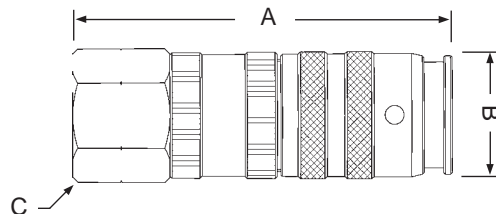

DF-Series Industrial Interchange

Body Size	End Size	Female NPT(F)	Female BSPP	Female ORB	Male NPT(F)	Male BSPT	Male ORB	Male JIC 37°	Hose Barb	Push-Loc Barb	Reusable Barb	Max. O.D.	Hex Size
'D' Coupler		Dimension 'A'										'B'	'C'
1/4"	1/8"	51.8mm	-	-	56.1mm	-	-	-	-	-	-	24.9mm	11/16"
1/4"	1/4"	56.1mm	56.1mm	-	59.4mm	59.4mm	-	-	73.7mm	70.1mm	70.9mm	24.9mm	11/16"
1/4"	5/16"	-	-	-	-	-	-	-	73.7mm	-	-	24.9mm	-
1/4"	3/8"	60.5mm	60.5mm	-	59.9mm	59.9mm	-	-	73.7mm	70.4mm	72.4mm	24.9mm	13/16"
3/8"	1/4"	61.0mm	-	-	65.8mm	-	-	-	76.2mm	-	-	30.0mm	7/8"
3/8"	3/8"	64.0mm	64.0mm	-	69.3mm	69.3mm	-	-	76.3mm	71.7mm	-	30.0mm	7/8"
3/8"	1/2"	71.1mm	-	-	74.7mm	-	-	-	76.3mm	-	-	30.0mm	1"
1/2"	3/8"	75.9mm	-	-	79.5mm	-	-	-	89.2mm	-	-	34.0mm	1-1/16"
1/2"	1/2"	85.3mm	85.3mm	-	80.5mm	80.5mm	-	-	89.2mm	84.1mm	-	34.0mm	1-1/16"
1/2"	3/4"	86.6mm	-	-	82.0mm	-	-	-	89.2mm	-	-	34.0mm	1-3/16"
3/4"	1/2"	74.9mm	-	-	74.9mm	-	-	-	93.7mm	-	-	48.3mm	1-3/16"
3/4"	3/4"	75.9mm	-	-	74.9mm	-	-	-	93.7mm	-	-	48.3mm	1-5/16"
3/4"	1"	80.8mm	-	-	79.2mm	-	-	-	99.8mm	-	-	48.3mm	1-9/16"

USC-Series Universal Safety Coupler

Body Size	End Size	Female NPT(F)	Female BSPP	Female ORB	Male NPT(F)	Male BSPT	Male ORB	Male JIC 37°	Hose Barb	Push-Loc Barb	Reusable Barb	Max. O.D.	Hex Size
Coupler		Dimension 'A'										'B'	'C'
1/4"	1/4"	58.0mm	-	-	73.0mm	-	-	-	-	-	-	24.0mm	3/4"
3/8"	3/8"	65.0mm	-	-	-	-	-	-	-	-	-	30.0mm	7/8"

Dimensions