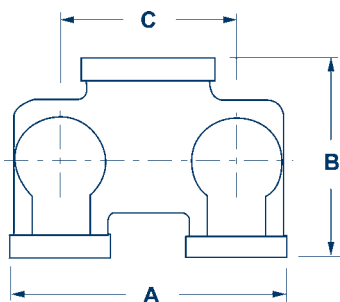

Wall Hydrant Concealed Type Siamese Body 23-389

- Cast brass
- Finish: polished or polished chrome
- Other branding and finishes are also available, consult the factory for pricing and availability

-**P** polished
-**C** polished chrome plated

23-389

23-389

Size	Dimensions (inches)		
	A	B	C
4"	11-1/2	6	7-5/8
6"	11-1/8	7-1/8	7-5/8

Straight Outlet

Inlet Female NPT	(2) Outlet Female NPT	Part #
4"	2½"	23-389-00005
	3"	23-389-00003
6"	2½"	23-389-00010