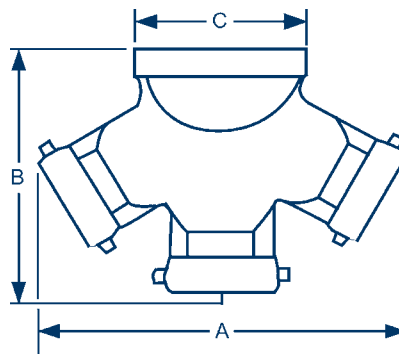

Triple Clapper Siamese Connections 21-205

21-205
Three-Way Clapper Y Siamese

Size	Dimensions (inches)		
	A	B	C
4 x 2½ x 2½ x 2 ½	13-3/4	10-1/2	5
6 x 2½ x 2½ x 2 ½	13-3/4	10-1/2	7-1/2

- Cast brass finish
- Branding: *see below*
- For use up to **175 PSI**

Back Outlet - (straight)

Outlet Female NPT	(3) Inlets Female NH(NST)	Branding	<i>Dixon</i> Part #	<i>Powhatan</i> Part #
4"	2½"	AutoSprinkler	TCS4025F	21-205-00003
		StandPipe	TCS4025F-SP	21-205-00001
		No Branding	TCS4025F-NB	21-205-00004
6"	2½"	AutoSprinkler	TCS6025F	21-205-00011
		StandPipe	TCS6025F-SP	21-205-00008
		No Branding	TCS6025F-NB	21-205-00029