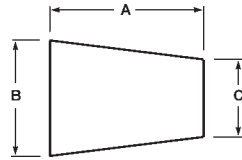

**Buttweld Reducers****Buttweld Concentric Reducers, #7 finish - B31W **

Tube OD	Dimensions			Nom. Wall	polished ID/OD 304 Stainless Steel		polished ID/OD 316L Stainless Steel	
	A	B	C		Part #	Price/E	Part #	Price/E
3/4" x 1/2"	1.000	.750	.500	.065	---	---	<b>B31W-R7550P</b>	<b>\$128.15</b>
1" x 1/2"	2.000	1.000	.500	.065	---	---	<b>B31W-R10050P</b>	<b>311.85</b>
1" x 3/4"	1.000	1.000	.750	.065	---	---	<b>B31W-R10075P</b>	<b>311.85</b>
1 1/2" x 3/4"	3.000	1.500	.750	.065	---	---	<b>B31W-R15075P</b>	<b>430.00</b>
1 1/2" x 1"	2.000	1.500	1.000	.065	<b>B31W-G150100P</b>	<b>\$48.15</b>	<b>B31W-R150100P</b>	<b>50.60</b>
2" x 3/4"	5.000	2.000	.750	.065	---	---	<b>B31W-R20075P</b>	<b>497.40</b>
2" x 1"	4.000	2.000	1.000	.065	<b>B31W-G200100P</b>	<b>76.40</b>	<b>B31W-R200100P</b>	<b>109.80</b>
2" x 1 1/2"	2.000	2.000	1.500	.065	<b>B31W-G200150P</b>	<b>43.25</b>	<b>B31W-R200150P</b>	<b>58.80</b>
2 1/2" x 1 1/2"	4.000	2.500	1.500	.065	<b>B31W-G250150P</b>	<b>72.70</b>	---	---
2 1/2" x 2"	2.000	2.500	2.000	.065	<b>B31W-G250200P</b>	<b>50.45</b>	<b>B31W-R250200P</b>	<b>74.45</b>
3" x 1 1/2"	6.000	3.000	1.500	.065	<b>B31W-G300150P</b>	<b>131.80</b>	<b>B31W-R300150P</b>	<b>183.35</b>
3" x 2"	4.000	3.000	2.000	.065	<b>B31W-G300200P</b>	<b>74.15</b>	<b>B31W-R300200P</b>	<b>93.80</b>
3" x 2 1/2"	2.000	3.000	2.500	.065	<b>B31W-G300250P</b>	<b>88.55</b>	---	---
4" x 2"	8.000	4.000	2.000	.083	<b>B31W-G400200P</b>	<b>200.45</b>	<b>B31W-R400200P</b>	<b>263.40</b>
4" x 2 1/2"	6.000	4.000	2.500	.083	<b>B31W-G400250P</b>	<b>221.90</b>	---	---
4" x 3"	4.000	4.500	3.000	.083	<b>B31W-G400300P</b>	<b>110.00</b>	<b>B31W-R400300P</b>	<b>151.55</b>
6" x 3"	5.500	6.000	3.000	.109	<b>B31W-G600300P</b>	<b>573.80</b>	---	---
6" x 4"	5.500	6.000	4.000	.109	<b>B31W-G600400P</b>	<b>1028.60</b>	---	---