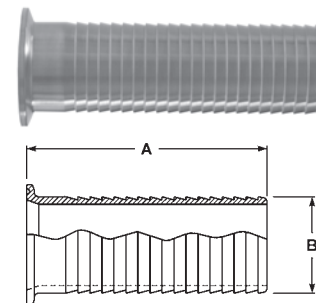

Bradford™ Sanitary Fittings

Clamp Adapters

304 Brewery Hose Barb Adapters - 14MPHRL

Tube OD	Hose Size	Dimensions		304 Stainless Steel	
		A	B	Part #	Price / Each
1"	1"	3.500	1.000	14MPHRL100	\$52.70
1½"	1½"	5.000	1.500	14MPHRL150	60.40
2"	2"	5.000	2.000	14MPHRL200	77.25
2½"	2½"	5.500	2.500	14MPHRL250	93.35
3"	3"	5.500	3.000	14MPHRL300	122.90
4"	4"	5.500	4.000	14MPHRL400	170.75

Tygon Hose Adapters - 14MPHT

Tube OD	Dimensions			316L Stainless Steel	
	A	B	C	Part #	Price / Each
¾"	4.000	.620	.750	14MPHT-R75	\$396.25
1"	4.500	.870	1.000	14MPHT-R100	61.05
1½"	4.500	1.370	1.500	14MPHT-R150	68.50
2"	4.500	1.870	2.000	14MPHT-R200	83.20
2½"	4.500	2.370	2.500	14MPHT-R250	105.85
3"	4.500	2.870	3.000	14MPHT-R300	131.45
4"	4.625	3.834	4.000	14MPHT-R400	200.75

Clamp Elbows

45° Clamp Elbows - B2KMP

Tube OD	Dimensions		304 Stainless Steel		316L Stainless Steel	
	A	R	Part #	Price / E	Part #	Price / E
½"	1.018	1.125	---	---	B2KMP-R50	\$241.80
¾"	.966	1.125	---	---	B2KMP-R75	241.80
1"	1.125	1.500	B2KMP-G100	\$44.30	B2KMP-R100	79.20
1½"	1.437	2.250	B2KMP-G150	48.10	B2KMP-R150	62.85
2"	1.750	3.000	B2KMP-G200	67.35	B2KMP-R200	82.00
2½"	2.062	3.750	B2KMP-G250	91.50	B2KMP-R250	117.50
3"	2.375	4.500	B2KMP-G300	126.90	B2KMP-R300	161.25
4"	3.125	6.000	B2KMP-G400	206.20	B2KMP-R400	282.50
6"	4.625	9.000	B2KMP-G600	1330.25	---	---

K
Sanitary
Fittings

90° Clamp Elbows - B2CMP

Tube OD	Dimensions		304 Stainless Steel		316L Stainless Steel	
	A	R	Part #	Price / E	Part #	Price / E
½"	1.625	1.125	---	---	B2CMP-R50	\$191.35
¾"	1.625	1.125	---	---	B2CMP-R75	191.35
1"	2.000	1.500	B2CMP-G100	\$48.75	B2CMP-R100	63.15
1½"	2.750	2.250	B2CMP-G150	50.50	B2CMP-R150	68.30
2"	3.500	3.000	B2CMP-G200	65.70	B2CMP-R200	88.95
2½"	4.250	3.750	B2CMP-G250	93.65	B2CMP-R250	132.25
3"	5.000	4.500	B2CMP-G300	137.10	B2CMP-R300	180.35
4"	6.625	6.000	B2CMP-G400	223.90	B2CMP-R400	289.20
6"	9.875	9.000	B2CMP-G600	1528.50	---	---