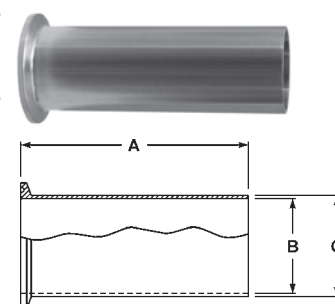

Bradford™ Sanitary Fittings

Clamp Adapters

304 Brewery Hose Barb Adapters - 14MPHRL

Tube OD	Hose Size	Dimensions		304 Stainless Steel	
		A	B	Part #	Price / Each
1"	1"	3.500	1.000	14MPHRL100	\$52.70
1½"	1½"	5.000	1.500	14MPHRL150	60.40
2"	2"	5.000	2.000	14MPHRL200	77.25
2½"	2½"	5.500	2.500	14MPHRL250	93.35
3"	3"	5.500	3.000	14MPHRL300	122.90
4"	4"	5.500	4.000	14MPHRL400	170.75

Tygon Hose Adapters - 14MPHT

Tube OD	Dimensions			316L Stainless Steel	
	A	B	C	Part #	Price / Each
¾"	4.000	.620	.750	14MPHT-R75	\$396.25
1"	4.500	.870	1.000	14MPHT-R100	61.05
1½"	4.500	1.370	1.500	14MPHT-R150	68.50
2"	4.500	1.870	2.000	14MPHT-R200	83.20
2½"	4.500	2.370	2.500	14MPHT-R250	105.85
3"	4.500	2.870	3.000	14MPHT-R300	131.45
4"	4.625	3.834	4.000	14MPHT-R400	200.75

Clamp Elbows

45° Clamp Elbows - B2KMP

Tube OD	Dimensions		304 Stainless Steel		316L Stainless Steel	
	A	R	Part #	Price / E	Part #	Price / E
½"	1.018	1.125	---	---	B2KMP-R50	\$241.80
¾"	.966	1.125	---	---	B2KMP-R75	241.80
1"	1.125	1.500	B2KMP-G100	\$44.30	B2KMP-R100	79.20
1½"	1.437	2.250	B2KMP-G150	48.10	B2KMP-R150	62.85
2"	1.750	3.000	B2KMP-G200	67.35	B2KMP-R200	82.00
2½"	2.062	3.750	B2KMP-G250	91.50	B2KMP-R250	117.50
3"	2.375	4.500	B2KMP-G300	126.90	B2KMP-R300	161.25
4"	3.125	6.000	B2KMP-G400	206.20	B2KMP-R400	282.50
6"	4.625	9.000	B2KMP-G600	1330.25	---	---

K
Sanitary
Fittings

90° Clamp Elbows - B2CMP

Tube OD	Dimensions		304 Stainless Steel		316L Stainless Steel	
	A	R	Part #	Price / E	Part #	Price / E
½"	1.625	1.125	---	---	B2CMP-R50	\$191.35
¾"	1.625	1.125	---	---	B2CMP-R75	191.35
1"	2.000	1.500	B2CMP-G100	\$48.75	B2CMP-R100	63.15
1½"	2.750	2.250	B2CMP-G150	50.50	B2CMP-R150	68.30
2"	3.500	3.000	B2CMP-G200	65.70	B2CMP-R200	88.95
2½"	4.250	3.750	B2CMP-G250	93.65	B2CMP-R250	132.25
3"	5.000	4.500	B2CMP-G300	137.10	B2CMP-R300	180.35
4"	6.625	6.000	B2CMP-G400	223.90	B2CMP-R400	289.20
6"	9.875	9.000	B2CMP-G600	1528.50	---	---