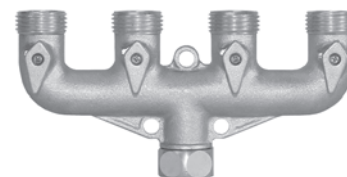

- 1/4" female pipe thread connection
- Vinyl spout

F
Brass
Fittings

Garden Hose Gooseneck

Part #	Price/E
GHGN	\$10.50

- Powder-coated zinc gooseneck connector angles hose away from hose bib
- 125 PSI

Straight GHT Valve

Part #	Price/E
GHV	\$9.10

- Powder-coated zinc shut-off valve
- Hot water up to 160°F
- 150 PSI

Straight GHT Valve with Handle

Part #	Price/E
GHVEZK	\$12.95

- Powder-coated zinc shut-off valve with easy on/off handle
- Hot water up to 160°F
- 150 PSI

GHT Twin Valve

Part #	Price/E
GHYV	\$12.85

- Powder-coated zinc with twin shut-off valves
- Hot water up to 160°F
- 150 PSI

GHT Y

Part #	Price/E
GHY	\$7.25

- Plated zinc with twin outlet
- Hot water up to 160°F
- Includes one end cap
- 150 PSI

GHT 4-Valve Manifold

Part #	Price/E
500-GH4V	\$71.90

- Stainless balls
- Teflon® seats
- Swivel inlet