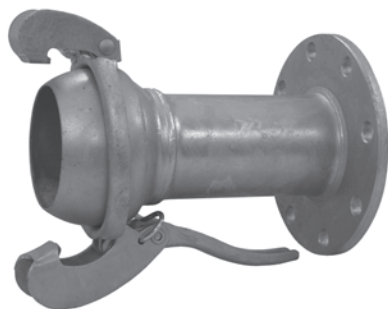

#### Type A (Agri-Lock style)

**Male Plug with Ring**

Size	Galvanized	
	Part #	Price/E
10"	<b>MP21010</b>	\$268.70
12"	<b>MP21012</b>	478.40

**Female Plug with Gasket (10" pictured)**

Size	Galvanized	
	Part #	Price/E
10"	<b>FP20910</b>	\$254.00
12"	<b>FP20912 *</b>	530.30

Shank Fittings

\* All 12" female fittings include ACB304 lever assist bar

**Type A gaskets**

Size	Rubber		EPDM	
	Part #	Price/E	Part #	Price/E
10"	<b>RG20510</b>	\$21.00	<b>RG20610</b>	\$44.75
12"	<b>RG20512</b>	23.70	<b>RG20612</b>	50.80

**Type A accessories**

Size	Part #	Description	Price/E
12"	<b>ACB304</b>	lever assist bar for 12" Type A fittings	\$36.25

#### Type B (Bauer style)

**Male with 150 ASA Flange**

Size	Galvanized	
	Part #	Price/E
4"	<b>MC3134</b>	\$215.40
6"	<b>MC3136</b>	385.90
8"	<b>MC3138</b>	658.45
10"	<b>MC31310</b>	1138.45
12"	<b>MC31312</b>	1411.60