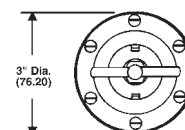

Filters, Regulators and Lubricators

Watts Regulators

- Economy of size and high performance
- T-Handle design

Compact

With Gauge				Without Gauge			
Size	Part #	SCFM	Price/E	Size	Part #	SCFM	Price/E
1/4"	R11 - 02CG	60	$109.70	1/4"	R11 - 02C	60	$87.40
3/8"	R11 - 03CG	70	109.70	3/8"	R11 - 03C	70	87.40
1/2"	R11 - 04CG	80	109.70	1/2"	R11 - 04C	80	87.40

- Reduced pressure range:
  2 - 125 PSIG (.15 - 8.5 bar)
- Supply pressure:
  300 PSIG maximum (20.4 bar)
- Temperature range:
  40°F (4.4°C) to 120°F (48.9°C)

- Diaphragm operated
- Relieving
- Zinc body
- Spring adjustment mechanism
- Standard gauge is GC230

D
Air Fittings

Standard

With Gauge				Without Gauge			
Size	Part #	SCFM	Price/E	Size	Part #	SCFM	Price/E
1/4"	R119 - 02CG	60	$134.10	1/4"	R119 - 02C	60	$111.75
3/8"	R119 - 03CG	80	134.10	3/8"	R119 - 03C	80	111.75
1/2"	R119 - 04CG	100	153.80	1/2"	R119 - 04C	100	131.45

- Reduced pressure range:
  2 - 125 PSIG (.15 - 8.5 bar)
- Supply pressure:
  300 PSIG maximum (20.4 bar)
- Temperature range:
  40°F (4.4°C) to 120°F (48.9°C)

- Brass bottom plug
- Diaphragm operated
- Zinc body
- Relieving
- Aluminum spring cage
- Spring adjustment mechanism
- Standard gauge is GC230

Standard

With Gauge				Without Gauge			
Size	Part #	SCFM	Price/E	Size	Part #	SCFM	Price/E
3/4"	R119 - 06CG	200	$243.65	3/4"	R119 - 06C	200	$221.30
1"	R119 - 08CG	220	243.65	1"	R119 - 08C	220	221.30
1-1/2"	R119 - 12CG	250	305.30	1-1/2"	R119 - 12C	250	283.00

- Reduced pressure range:
  2 - 125 PSIG (.15 - 8.5 bar)
- Supply pressure:
  300 PSIG maximum (20.4 bar)
- Temperature range:
  40°F (4.4°C) to 120°F (48.9°C)

- Acetal bottom plug
- Diaphragm operated
- Zinc body
- Relieving
- Aluminum spring cage
- Spring adjustment mechanism
- Standard gauge is GC230