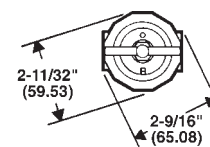

Filters, Regulators and Lubricators

Watts Regulators

- Economy of size and high performance
- T-Handle design

Compact

With Gauge				Without Gauge			
Size	Part #	SCFM	Price/E	Size	Part #	SCFM	Price/E
1/4"	R11 - 02CG	60	$109.70	1/4"	R11 - 02C	60	$87.40
3/8"	R11 - 03CG	70	109.70	3/8"	R11 - 03C	70	87.40
1/2"	R11 - 04CG	80	109.70	1/2"	R11 - 04C	80	87.40

- Reduced pressure range:
  2 - 125 PSIG (.15 - 8.5 bar)
- Supply pressure:
  300 PSIG maximum (20.4 bar)
- Temperature range:
  40°F (4.4°C) to 120°F (48.9°C)

- Diaphragm operated
- Relieving
- Zinc body
- Spring adjustment mechanism
- Standard gauge is GC230

D
Air Fittings

Standard

With Gauge				Without Gauge			
Size	Part #	SCFM	Price/E	Size	Part #	SCFM	Price/E
1/4"	R119 - 02CG	60	$134.10	1/4"	R119 - 02C	60	$111.75
3/8"	R119 - 03CG	80	134.10	3/8"	R119 - 03C	80	111.75
1/2"	R119 - 04CG	100	153.80	1/2"	R119 - 04C	100	131.45

- Reduced pressure range:
  2 - 125 PSIG (.15 - 8.5 bar)
- Supply pressure:
  300 PSIG maximum (20.4 bar)
- Temperature range:
  40°F (4.4°C) to 120°F (48.9°C)

- Brass bottom plug
- Diaphragm operated
- Zinc body
- Relieving
- Aluminum spring cage
- Spring adjustment mechanism
- Standard gauge is GC230

Standard

With Gauge				Without Gauge			
Size	Part #	SCFM	Price/E	Size	Part #	SCFM	Price/E
3/4"	R119 - 06CG	200	$243.65	3/4"	R119 - 06C	200	$221.30
1"	R119 - 08CG	220	243.65	1"	R119 - 08C	220	221.30
1-1/2"	R119 - 12CG	250	305.30	1-1/2"	R119 - 12C	250	283.00

- Reduced pressure range:
  2 - 125 PSIG (.15 - 8.5 bar)
- Supply pressure:
  300 PSIG maximum (20.4 bar)
- Temperature range:
  40°F (4.4°C) to 120°F (48.9°C)

- Acetal bottom plug
- Diaphragm operated
- Zinc body
- Relieving
- Aluminum spring cage
- Spring adjustment mechanism
- Standard gauge is GC230