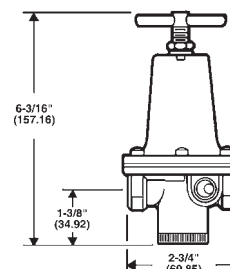

**D**  
Air Fittings

#### Standard

With Gauge				Without Gauge			
Size	Part #	SCFM	Price/E	Size	Part #	SCFM	Price/E
1/4"	<b>R119 - 02CG</b>	60	<b>\$134.10</b>	1/4"	<b>R119 - 02C</b>	60	<b>\$111.75</b>
3/8"	<b>R119 - 03CG</b>	80	<b>134.10</b>	3/8"	<b>R119 - 03C</b>	80	<b>111.75</b>
1/2"	<b>R119 - 04CG</b>	100	<b>153.80</b>	1/2"	<b>R119 - 04C</b>	100	<b>131.45</b>

- Reduced pressure range:  
**2 - 125 PSIG (.15 - 8.5 bar)**
- Supply pressure:  
**300 PSIG maximum (20.4 bar)**
- Temperature range:  
**40°F (4.4°C) to 120°F (48.9°C)**

- Brass bottom plug
- Diaphragm operated
- Zinc body
- Relieving
- Aluminum spring cage
- Spring adjustment mechanism
- Standard gauge is GC230