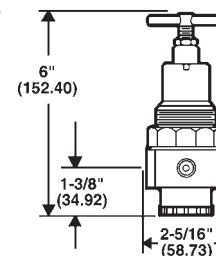

#### Compact

With Gauge				Without Gauge			
Size	Part #	SCFM	Price/E	Size	Part #	SCFM	Price/E
1/4"	<b>R11 - 02CG</b>	60	<b>\$109.70</b>	1/4"	<b>R11 - 02C</b>	60	<b>\$87.40</b>
3/8"	<b>R11 - 03CG</b>	70	<b>109.70</b>	3/8"	<b>R11 - 03C</b>	70	<b>87.40</b>
1/2"	<b>R11 - 04CG</b>	80	<b>109.70</b>	1/2"	<b>R11 - 04C</b>	80	<b>87.40</b>

- Reduced pressure range:  
**2 - 125 PSIG (.15 - 8.5 bar)**
- Supply pressure:  
**300 PSIG maximum (20.4 bar)**
- Temperature range:  
**40°F (4.4°C) to 120°F (48.9°C)**

- Diaphragm operated
- Relieving
- Zinc body
- Spring adjustment mechanism
- Standard gauge is GC230

#### Standard

With Gauge				Without Gauge			
Size	Part #	SCFM	Price/E	Size	Part #	SCFM	Price/E
1/4"	<b>R119 - 02CG</b>	60	<b>\$134.10</b>	1/4"	<b>R119 - 02C</b>	60	<b>\$111.75</b>
3/8"	<b>R119 - 03CG</b>	80	<b>134.10</b>	3/8"	<b>R119 - 03C</b>	80	<b>111.75</b>
1/2"	<b>R119 - 04CG</b>	100	<b>153.80</b>	1/2"	<b>R119 - 04C</b>	100	<b>131.45</b>