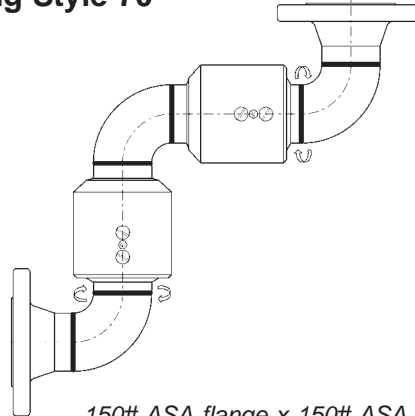

Swivel Joints

Double Plane V-Ring Style 50

*female NPT x female NPT
sizes 2" - 8"*

*150# ASA flange x 150# ASA flange
sizes 2" - 8"*

B
Swivel
Joints

Double Plane V-Ring Style 60

*female NPT x female NPT
sizes 2" - 8"*

*150# ASA flange x 150# ASA flange
sizes 2" - 8"*

Double Plane V-Ring Style 70

*female NPT x female NPT
sizes 2" - 8"*

*150# ASA flange x 150# ASA flange
sizes 2" - 8"*

Triple Plane V-Ring Style 80

*female NPT x female NPT
sizes 2" - 8"*

*150# ASA flange x
150# ASA flange
sizes 2" - 8"*

Triple Plane V-Ring Style 10

*female NPT x female NPT
sizes 2" - 8"*

*150# ASA flange x
150# ASA flange
sizes 2" - 8"*