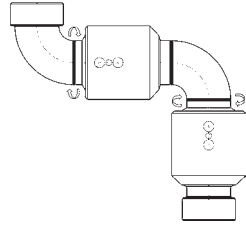

Swivel Joints

Double Plane V-Ring Style 50

*female NPT x female NPT
sizes 2" - 8"*

*150# ASA flange x 150# ASA flange
sizes 2" - 8"*

B
Swivel
Joints

Double Plane V-Ring Style 60

*female NPT x female NPT
sizes 2" - 8"*

*150# ASA flange x 150# ASA flange
sizes 2" - 8"*

Double Plane V-Ring Style 70

*female NPT x female NPT
sizes 2" - 8"*

*150# ASA flange x 150# ASA flange
sizes 2" - 8"*

Triple Plane V-Ring Style 80

*female NPT x female NPT
sizes 2" - 8"*

*150# ASA flange x
150# ASA flange
sizes 2" - 8"*

Triple Plane V-Ring Style 10

*female NPT x female NPT
sizes 2" - 8"*

*150# ASA flange x
150# ASA flange
sizes 2" - 8"*