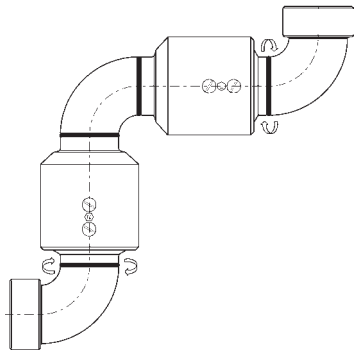

Swivel Joints

Double Plane V-Ring Style 50

*female NPT x female NPT
sizes 2" - 8"*

*150# ASA flange x 150# ASA flange
sizes 2" - 8"*

B
Swivel
Joints

Double Plane V-Ring Style 60

*female NPT x female NPT
sizes 2" - 8"*

*150# ASA flange x 150# ASA flange
sizes 2" - 8"*

Double Plane V-Ring Style 70

*female NPT x female NPT
sizes 2" - 8"*

*150# ASA flange x 150# ASA flange
sizes 2" - 8"*

Triple Plane V-Ring Style 80

*female NPT x female NPT
sizes 2" - 8"*

*150# ASA flange x
150# ASA flange
sizes 2" - 8"*

Triple Plane V-Ring Style 10

*female NPT x female NPT
sizes 2" - 8"*

*150# ASA flange x
150# ASA flange
sizes 2" - 8"*