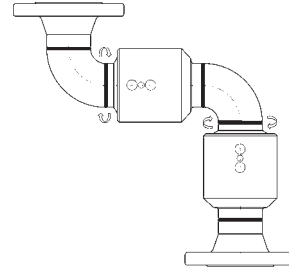

Swivel Joints

Double Plane V-Ring Style 50

*female NPT x female NPT
sizes 2" - 8"*

*150# ASA flange x 150# ASA flange
sizes 2" - 8"*

B
Swivel
Joints

Double Plane V-Ring Style 60

*female NPT x female NPT
sizes 2" - 8"*

*150# ASA flange x 150# ASA flange
sizes 2" - 8"*

Double Plane V-Ring Style 70

*female NPT x female NPT
sizes 2" - 8"*

*150# ASA flange x 150# ASA flange
sizes 2" - 8"*

Triple Plane V-Ring Style 80

*female NPT x female NPT
sizes 2" - 8"*

*150# ASA flange x
150# ASA flange
sizes 2" - 8"*

Triple Plane V-Ring Style 10

*female NPT x female NPT
sizes 2" - 8"*

*150# ASA flange x
150# ASA flange
sizes 2" - 8"*