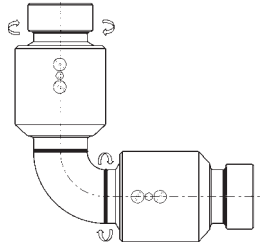

Swivel Joints

Double Plane V-Ring Style 50

*female NPT x female NPT
sizes 2" - 8"*

*150# ASA flange x 150# ASA flange
sizes 2" - 8"*

B
Swivel
Joints

Double Plane V-Ring Style 60

*female NPT x female NPT
sizes 2" - 8"*

*150# ASA flange x 150# ASA flange
sizes 2" - 8"*

Double Plane V-Ring Style 70

*female NPT x female NPT
sizes 2" - 8"*

*150# ASA flange x 150# ASA flange
sizes 2" - 8"*

Triple Plane V-Ring Style 80

*female NPT x female NPT
sizes 2" - 8"*

*150# ASA flange x
150# ASA flange
sizes 2" - 8"*

Triple Plane V-Ring Style 10

*female NPT x female NPT
sizes 2" - 8"*

*150# ASA flange x
150# ASA flange
sizes 2" - 8"*