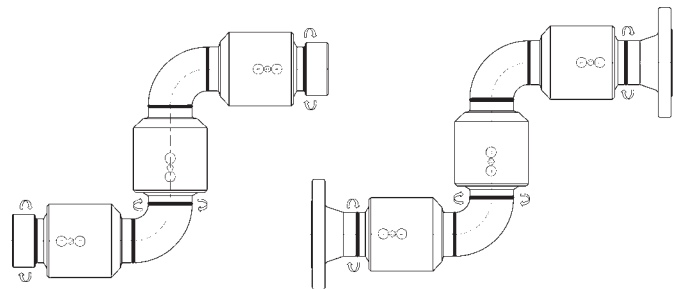

Swivel Joints

Double Plane V-Ring Style 50

*female NPT x female NPT
sizes 2" - 8"*

*150# ASA flange x 150# ASA flange
sizes 2" - 8"*

B
Swivel
Joints

Double Plane V-Ring Style 60

*female NPT x female NPT
sizes 2" - 8"*

*150# ASA flange x 150# ASA flange
sizes 2" - 8"*

Double Plane V-Ring Style 70

*female NPT x female NPT
sizes 2" - 8"*

*150# ASA flange x 150# ASA flange
sizes 2" - 8"*

Triple Plane V-Ring Style 80

*female NPT x female NPT
sizes 2" - 8"*

*150# ASA flange x
150# ASA flange
sizes 2" - 8"*

Triple Plane V-Ring Style 10

*female NPT x female NPT
sizes 2" - 8"*

*150# ASA flange x
150# ASA flange
sizes 2" - 8"*