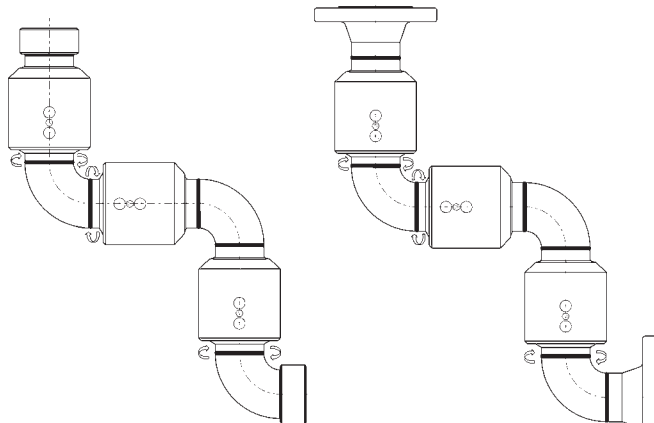

Swivel Joints

Double Plane V-Ring Style 50

*female NPT x female NPT
sizes 2" - 8"*

*150# ASA flange x 150# ASA flange
sizes 2" - 8"*

B
Swivel
Joints

Double Plane V-Ring Style 60

*female NPT x female NPT
sizes 2" - 8"*

*150# ASA flange x 150# ASA flange
sizes 2" - 8"*

Double Plane V-Ring Style 70

*female NPT x female NPT
sizes 2" - 8"*

*150# ASA flange x 150# ASA flange
sizes 2" - 8"*

Triple Plane V-Ring Style 80

*female NPT x female NPT
sizes 2" - 8"*

*150# ASA flange x
150# ASA flange
sizes 2" - 8"*

Triple Plane V-Ring Style 10

*female NPT x female NPT
sizes 2" - 8"*

*150# ASA flange x
150# ASA flange
sizes 2" - 8"*