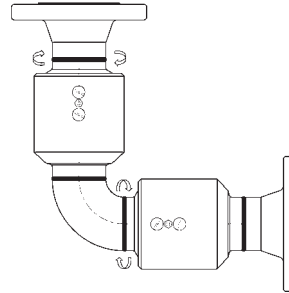

Swivel Joints

Double Plane V-Ring Style 50

*female NPT x female NPT
sizes 2" - 8"*

*150# ASA flange x 150# ASA flange
sizes 2" - 8"*

B
Swivel
Joints

Double Plane V-Ring Style 60

*female NPT x female NPT
sizes 2" - 8"*

*150# ASA flange x 150# ASA flange
sizes 2" - 8"*

Double Plane V-Ring Style 70

*female NPT x female NPT
sizes 2" - 8"*

*150# ASA flange x 150# ASA flange
sizes 2" - 8"*

Triple Plane V-Ring Style 80

*female NPT x female NPT
sizes 2" - 8"*

*150# ASA flange x
150# ASA flange
sizes 2" - 8"*

Triple Plane V-Ring Style 10

*female NPT x female NPT
sizes 2" - 8"*

*150# ASA flange x
150# ASA flange
sizes 2" - 8"*