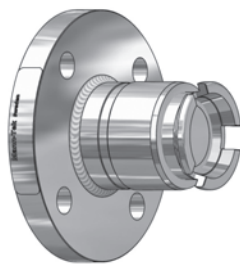

Dry Gas Adapters x 150# ASA Flange with NBR90 seals