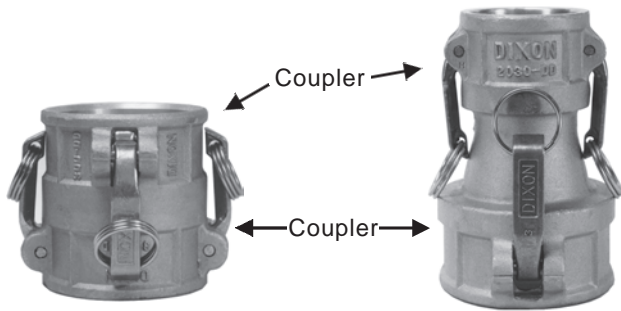

Cam and Groove

Spool Adapters

Increaser

Same size both ends

Adapter x Adapter	Aluminum		Stainless Steel	
	Part #	Price/E	Part #	Price/E
1"	---	---	100-AA-SS	\$94.20
1¼"	---	---	125-AA-SS ¹	344.80
1½"	150-AA-AL	\$28.00	150-AA-SS	108.05
1½" x 2"	1520-AA-AL	36.80	1520-AA-SS	170.90
2"	200-AA-AL	35.95	200-AA-SS	151.05
2" x 3"	2030-AA-AL	58.50	2030-AA-SS	212.10
2" x 4"	2040-AA-AL	97.95	2040-AA-SS ¹	433.95
2½" x 3"	2530-AA-AL ¹	198.50	2530-AA-SS ¹	554.70
2½" x 4"	2540-AA-AL ¹	258.45	---	---
3"	300-AA-AL	59.75	300-AA-SS	253.70
3" x 4"	3040-AA-AL	84.50	3040-AA-SS ¹	474.40
4"	400-AA-AL	77.90	400-AA-SS	333.40
4" x 5"	4050-AA-AL	123.00	---	---
4" x 6"	4060-AA-AL	198.50	4060-AA-SS ¹	995.00
5"	500-AA-AL ¹	262.00	500-AA-SS ¹	999.00
5" x 6"	5060-AA-AL ¹	360.60	---	---
6"	600-AA-AL	209.40	600-AA-SS ¹	970.80

Adapter x Adapter	Brass	
	Part #	Price/E
2"	200-AA-BR	\$109.70
3"	300-AA-BR	214.60

¹ Parts are produced as a welded fabrication.

Dixon Spool Couplers

Size	Aluminum		Stainless Steel	
	Part #	Price/E	Part #	Price/E
1½"	---	---	150-DD-SS ¹	\$250.80
2"	200-DD-AL	\$63.25	200-DD-SS	188.70
2" x 3"	2030-DD-AL	103.80	2030-DD-SS	303.50
3"	300-DD-AL	74.70	300-DD-SS	292.10
3" x 4"	3040-DD-AL	105.75	3040-DD-SS ¹	683.50
4"	400-DD-AL	113.50	400-DD-SS ¹	726.95
4" x 5"	4050-DD-AL ¹	379.50	4050-DD-SS ¹	742.95
4" x 6"	4060-DD-AL ¹	347.10	4060-DD-SS	782.10
5"	500-DD-AL ¹	413.60	500-DD-SS	POR
6"	600-DD-AL ¹	540.00	600-DD-SS	POR

¹ Parts are produced as a welded fabrication.

Boss-Lock Spool Couplers

Boss-Lock

EZ Boss-Lock

Size	Aluminum		Stainless Steel	
	Part #	Price/E	Part #	Price/E
2"	ADD200 ¹	\$163.50	RDD200EZ	\$360.85
2" x 3"	ADD2030 ¹	163.50	RDD2030EZ ¹	398.60
3"	ADD300 ¹	217.50	RDD300EZ ¹	532.10
3" x 4"	ADD3040 ¹	303.80	RDD3040EZ ¹	638.10
4"	ADD400 ¹	297.10	RDD400EZ ¹	645.50
6"	---	---	RDD600EZ ¹	1200.00