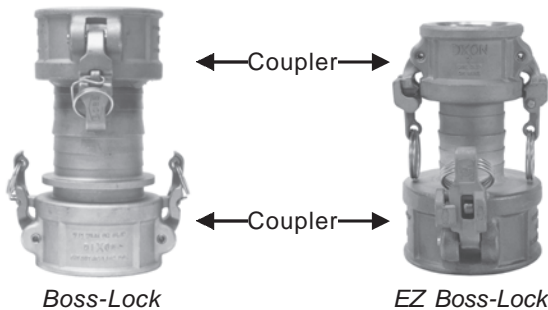

Cam and Groove

Spool Adapters

Increaser

Same size both ends

Adapter x Adapter	Aluminum		Stainless Steel	
	Part #	Price/E	Part #	Price/E
1"	---	---	100-AA-SS	\$94.20
1¼"	---	---	125-AA-SS ¹	344.80
1½"	150-AA-AL	\$28.00	150-AA-SS	108.05
1½" x 2"	1520-AA-AL	36.80	1520-AA-SS	170.90
2"	200-AA-AL	35.95	200-AA-SS	151.05
2" x 3"	2030-AA-AL	58.50	2030-AA-SS	212.10
2" x 4"	2040-AA-AL	97.95	2040-AA-SS ¹	433.95
2½" x 3"	2530-AA-AL ¹	198.50	2530-AA-SS ¹	554.70
2½" x 4"	2540-AA-AL ¹	258.45	---	---
3"	300-AA-AL	59.75	300-AA-SS	253.70
3" x 4"	3040-AA-AL	84.50	3040-AA-SS ¹	474.40
4"	400-AA-AL	77.90	400-AA-SS	333.40
4" x 5"	4050-AA-AL	123.00	---	---
4" x 6"	4060-AA-AL	198.50	4060-AA-SS ¹	995.00
5"	500-AA-AL ¹	262.00	500-AA-SS ¹	999.00
5" x 6"	5060-AA-AL ¹	360.60	---	---
6"	600-AA-AL	209.40	600-AA-SS ¹	970.80

Adapter x Adapter	Brass	
	Part #	Price/E
2"	200-AA-BR	\$109.70
3"	300-AA-BR	214.60

¹ Parts are produced as a welded fabrication.

Dixon Spool Couplers

Size	Aluminum		Stainless Steel	
	Part #	Price/E	Part #	Price/E
1½"	---	---	150-DD-SS ¹	\$250.80
2"	200-DD-AL	\$63.25	200-DD-SS	188.70
2" x 3"	2030-DD-AL	103.80	2030-DD-SS	303.50
3"	300-DD-AL	74.70	300-DD-SS	292.10
3" x 4"	3040-DD-AL	105.75	3040-DD-SS ¹	683.50
4"	400-DD-AL	113.50	400-DD-SS ¹	726.95
4" x 5"	4050-DD-AL ¹	379.50	4050-DD-SS ¹	742.95
4" x 6"	4060-DD-AL ¹	347.10	4060-DD-SS	782.10
5"	500-DD-AL ¹	413.60	500-DD-SS	POR
6"	600-DD-AL ¹	540.00	600-DD-SS	POR

¹ Parts are produced as a welded fabrication.

Boss-Lock Spool Couplers

Boss-Lock

EZ Boss-Lock

Size	Aluminum		Stainless Steel	
	Part #	Price/E	Part #	Price/E
2"	ADD200 ¹	\$163.50	RDD200EZ	\$360.85
2" x 3"	ADD2030 ¹	163.50	RDD2030EZ ¹	398.60
3"	ADD300 ¹	217.50	RDD300EZ ¹	532.10
3" x 4"	ADD3040 ¹	303.80	RDD3040EZ ¹	638.10
4"	ADD400 ¹	297.10	RDD400EZ ¹	645.50
6"	---	---	RDD600EZ ¹	1200.00