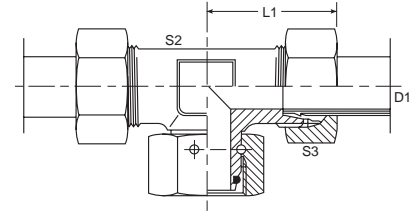

Adjustable Branch Tee Body VS8304-B Series

| PRODUCT ID | DESCRIPTION | D1 | L1 | S2 | S3 | Standard Material From Stock | | | |
|--------------|----------------------------|----|----|----|----|------------------------------|----|----|---|
| | | | | | | S | FB | SS | B |
| VS8304-B-L06 | Adjustable Branch Tee Body | 6 | 27 | 14 | 12 | • | | | |
| VS8304-B-L08 | Adjustable Branch Tee Body | 8 | 29 | 17 | 12 | • | | | |
| VS8304-B-L10 | Adjustable Branch Tee Body | 10 | 30 | 19 | 14 | • | | | |
| VS8304-B-L12 | Adjustable Branch Tee Body | 12 | 32 | 22 | 17 | • | | | |
| VS8304-B-L15 | Adjustable Branch Tee Body | 15 | 36 | 2 | 19 | • | | | |
| VS8304-B-L18 | Adjustable Branch Tee Body | 18 | 40 | 32 | 24 | • | | | |
| VS8304-B-L22 | Adjustable Branch Tee Body | 22 | 44 | 36 | 27 | • | | | |
| VS8304-B-L28 | Adjustable Branch Tee Body | 28 | 47 | 41 | 36 | • | | | |
| VS8304-B-L35 | Adjustable Branch Tee Body | 35 | 56 | 50 | 41 | • | | | |
| VS8304-B-L42 | Adjustable Branch Tee Body | 42 | 63 | 60 | 50 | • | | | |
| VS8304-B-S06 | Adjustable Branch Tee Body | 6 | 31 | 17 | 12 | • | | | |
| VS8304-B-S08 | Adjustable Branch Tee Body | 8 | 32 | 19 | 14 | • | | | |
| VS8304-B-S10 | Adjustable Branch Tee Body | 10 | 34 | 22 | 17 | • | | | |
| VS8304-B-S12 | Adjustable Branch Tee Body | 12 | 38 | 24 | 17 | • | | | |
| VS8304-B-S14 | Adjustable Branch Tee Body | 14 | 40 | 27 | 19 | • | | | |
| VS8304-B-S16 | Adjustable Branch Tee Body | 16 | 43 | 30 | 24 | • | | | |
| VS8304-B-S20 | Adjustable Branch Tee Body | 20 | 48 | 36 | 27 | • | | | |
| VS8304-B-S25 | Adjustable Branch Tee Body | 25 | 54 | 46 | 36 | • | | | |
| VS8304-B-S30 | Adjustable Branch Tee Body | 30 | 62 | 50 | 41 | • | | | |
| VS8304-B-S38 | Adjustable Branch Tee Body | 38 | 72 | 60 | 50 | • | | | |