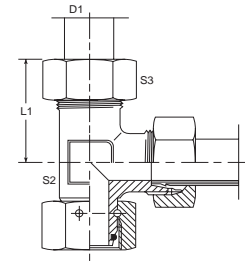

Adjustable Barrel Tee Body VS8304-R Series

PRODUCT ID	DESCRIPTION	D1	L1	S2	S3	Standard Material From Stock			
						S	FB	SS	B
VS8304-R-L06	Adjustable Barrel Tee Body	6	27	14	12	•			
VS8304-R-L08	Adjustable Barrel Tee Body	8	29	17	12	•			
VS8304-R-L10	Adjustable Barrel Tee Body	10	30	19	14	•			
VS8304-R-L12	Adjustable Barrel Tee Body	12	32	22	17	•			
VS8304-R-L15	Adjustable Barrel Tee Body	15	36	27	19	•			
VS8304-R-L18	Adjustable Barrel Tee Body	18	40	32	24	•			
VS8304-R-L18	Adjustable Barrel Tee Body	18	40	32	24	•			
VS8304-R-L22	Adjustable Barrel Tee Body	22	44	36	27	•			
VS8304-R-L28	Adjustable Barrel Tee Body	28	47	41	36	•			
VS8304-R-L35	Adjustable Barrel Tee Body	35	56	50	41	•			
VS8304-R-L42	Adjustable Barrel Tee Body	42	63	60	50	•			
VS8304-R-S06	Adjustable Barrel Tee Body	6	31	17	12	•			
VS8304-R-S08	Adjustable Barrel Tee Body	8	32	19	14	•			
VS8304-R-S10	Adjustable Barrel Tee Body	10	34	22	17	•			
VS8304-R-S12	Adjustable Barrel Tee Body	12	38	24	17	•			
VS8304-R-S14	Adjustable Barrel Tee Body	14	41	27	19	•			
VS8304-R-S16	Adjustable Barrel Tee Body	16	43	30	24	•			
VS8304-R-S20	Adjustable Barrel Tee Body	20	48	36	27	•			
VS8304-R-S25	Adjustable Barrel Tee Body	25	54	46	36	•			
VS8304-R-S30	Adjustable Barrel Tee Body	30	62	50	41	•			
VS8304-R-S38	Adjustable Barrel Tee Body	38	72	60	50	•