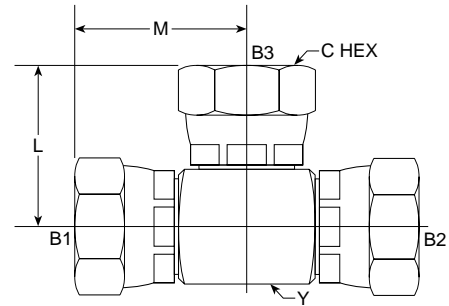

FBSPP-FBSPP-FBSPP Tee 9344 Series

PART NO. SIZE	B1 BSPP	B2 BSPP	B3 BSPP	L LGTH M.M.	M LGTH M.M.	C HEX M.M.	Y FLATS M.M.	Standard Material From Stock				
								S	FG	SS	B	
9344-04-04-04	1/4-19	1/4-19	1/4-19	24	24	18	16	•				
9344-06-06-06	3/8-19	3/8-19	3/8-19	30	32	22	19	•				

MBSPT Plug 9500-P Series

PART NO. SIZE	B1 BSPT	L LGTH M.M.	W WIDTH M.M.	C HEX M.M.	Standard Material From Stock			
					S	FG	SS	B
9500-P-02	1/8-28	17.12	5.70	11	•			
9500-P-04	1/4-19	20.00	8	16	•			
9500-P-06	3/8-19	25.40	8	18	•			
9500-P-08	1/2-14	30.00	8	22	•			
9500-P-10	5/8-14	31.10	9	26	•			
9500-P-12	3/4-14	32.60	10	28	•			
9500-P-16	1-11	39.50	12	35	•			
9500-P-20	1 1/4-11	40.70	13	48	•			
9500-P-24	1 1/2-11	43.60	14	57	•			
9500-P-32	2 1/2-11	46.40	16.40	70	•			

MBSPP Hollow Hex Plug 9522-H Series

PART NO. SIZE	B1 BSPP	L LGTH M.M.	W WIDTH M.M.	C HEX M.M.	Standard Material From Stock			
					S	FG	SS	B
9522-H-02-0	1/2-28	12.10	4.20	5	•			
9522-H-04-0	1/4-19	16.60	5	6	•			
9522-H-06-0	3/8-19	17.00	5.00	8	•			
9522-H-08-0	1/2-14	19.00	5.20	10	•			
9522-H-12-0	3/4-14	21.20	6	12	•			