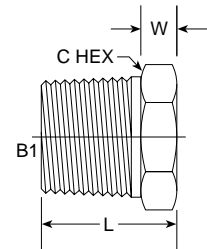

FBSPP-FBSPP-FBSPP Tee 9344 Series

PART NO. SIZE	B1 BSPP	B2 BSPP	B3 BSPP	L LGTH M.M.	M LGTH M.M.	C HEX M.M.	Y FLATS M.M.	Standard Material From Stock				
								S	FG	SS	B	
9344-04-04-04	1/4-19	1/4-19	1/4-19	24	24	18	16	•				
9344-06-06-06	3/8-19	3/8-19	3/8-19	30	32	22	19	•				

MBSPT Plug 9500-P Series

PART NO. SIZE	B1 BSPT	L LGTH M.M.	W WIDTH M.M.	C HEX M.M.	Standard Material From Stock			
					S	FG	SS	B
9500-P-02	1/8-28	17.12	5.70	11	•			
9500-P-04	1/4-19	20.00	8	16	•			
9500-P-06	3/8-19	25.40	8	18	•			
9500-P-08	1/2-14	30.00	8	22	•			
9500-P-10	5/8-14	31.10	9	26	•			
9500-P-12	3/4-14	32.60	10	28	•			
9500-P-16	1-11	39.50	12	35	•			
9500-P-20	1 1/4-11	40.70	13	48	•			
9500-P-24	1 1/2-11	43.60	14	57	•			
9500-P-32	2 1/2-11	46.40	16.40	70	•			

MBSPP Hollow Hex Plug 9522-H Series

PART NO. SIZE	B1 BSPP	L LGTH M.M.	W WIDTH M.M.	C HEX M.M.	Standard Material From Stock			
					S	FG	SS	B
9522-H-02-0	1/2-28	12.10	4.20	5	•			
9522-H-04-0	1/4-19	16.60	5	6	•			
9522-H-06-0	3/8-19	17.00	5.00	8	•			
9522-H-08-0	1/2-14	19.00	5.20	10	•			
9522-H-12-0	3/4-14	21.20	6	12	•			