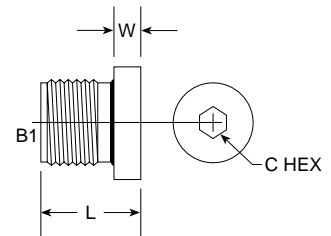

FBSPP-FBSPP-FBSPP Tee 9344 Series

PART NO. SIZE	B1 BSPP	B2 BSPP	B3 BSPP	L LGTH M.M.	M LGTH M.M.	C HEX M.M.	Y FLATS M.M.	Standard Material From Stock				
								S	FG	SS	B	
9344-04-04-04	1/4-19	1/4-19	1/4-19	24	24	18	16	•				
9344-06-06-06	3/8-19	3/8-19	3/8-19	30	32	22	19	•				

MBSPT Plug 9500-P Series

PART NO. SIZE	B1 BSPT	L LGTH M.M.	W WIDTH M.M.	C HEX M.M.	Standard Material From Stock			
					S	FG	SS	B
9500-P-02	1/8-28	17.12	5.70	11	•			
9500-P-04	1/4-19	20.00	8	16	•			
9500-P-06	3/8-19	25.40	8	18	•			
9500-P-08	1/2-14	30.00	8	22	•			
9500-P-10	5/8-14	31.10	9	26	•			
9500-P-12	3/4-14	32.60	10	28	•			
9500-P-16	1-11	39.50	12	35	•			
9500-P-20	1 1/4-11	40.70	13	48	•			
9500-P-24	1 1/2-11	43.60	14	57	•			
9500-P-32	2 1/2-11	46.40	16.40	70	•			

MBSPP Hollow Hex Plug 9522-H Series

PART NO. SIZE	B1 BSPP	L LGTH M.M.	W WIDTH M.M.	C HEX M.M.	Standard Material From Stock			
					S	FG	SS	B
9522-H-02-0	1/2-28	12.10	4.20	5	•			
9522-H-04-0	1/4-19	16.60	5	6	•			
9522-H-06-0	3/8-19	17.00	5.00	8	•			
9522-H-08-0	1/2-14	19.00	5.20	10	•			
9522-H-12-0	3/4-14	21.20	6	12	•			