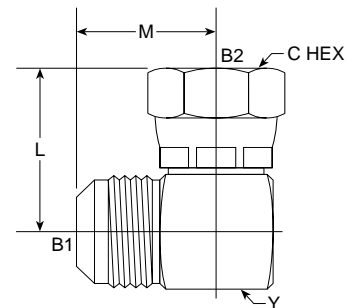

## MJ-MBSPPADJ 90° Elbow 7202-NWO Series

PART NO. SIZE	B1 JIC	B2 BSPP	L LGTH M.M.	M LGTH M.M.	C HEX M.M.	Y FLATS M.M.	Standard Material From Stock				
							S	FG	SS	B	
NEW 7202-04-02-NWO								•			
7202-04-04-NWO	7/16-20	1/4-19	31.50	27.00	19.50	11		•			
7202-05-04-NWO	1/2-20	1/4-19	31.40	27.40	19.00	14.28		•			
7202-06-04-NWO	9/16-18	1/4-19	36.50	28.50	19.50	14		•			
7202-06-06-NWO	9/16-18	3/8-19	36.50	28.50	24.00	14		•			
7202-06-08-NWO	9/16-18	1/2-14	43.00	31.00	28.50	19		•			
7202-08-06-NWO	3/4-16	3/8-19	36.50	31.50	24.00	19		•			
7202-08-08-NWO	3/4-16	1/2-14	43.00	34.00	28.50	19		•			
NEW 7202-08-12-NWO								•			
7202-10-08-NWO	7/8-14	1/2-14	43.00	36.50	28.50	22		•			
7202-10-12-NWO	7/8-14	3/4-14	49.00	39.50	35.00	22		•			
NEW 7202-12-08-NWO								•			
7202-12-12-NWO	1 1/16-12	3/4-14	49.00	42.00	35.00	27		•			
7202-12-16-NWO	1 1/16-12	1-11	52.70	44.50	41.00	33.50		•			
7202-16-12-NWO	1 5/16-12	3/4-14	52.52	46.20	36.00	34.00		•			
7202-16-16-NWO	1 5/16-12	1-11	52.00	46.00	43.00	33		•			
NEW 7202-16-20-NWO								•			
7202-20-20-NWO	1 5/8-12	1 1/4-11	57.00	52.00	52.50	41		•			
7202-24-24-NWO	1 1/2-12	1 1/2-12	61.70	59.00	60.00	48.00		•			

## MJ-FBSPPS 90° Elbow 7204 Series

PART NO. SIZE	B1 JIC	B2 BSPP	L LGTH M.M.	M LGTH M.M.	C HEX M.M.	Y FLATS M.M.	Standard Material From Stock				
							S	FG	SS	B	
NEW 7204-06-06								•			
7204-08-08	3/4-16	1/2-14	25.00	33	25.40	22.23		•			
7204-12-12	1 1/16-12	1 1/16-12	27.80	41	31.75	33.33		•			