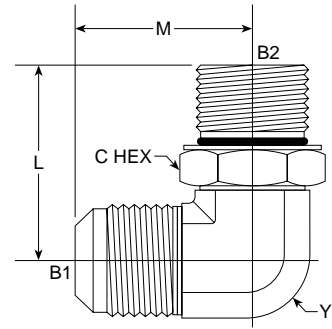

## MJ-MBSPPADJ 90° Elbow 7202-NWO Series

PART NO. SIZE	B1 JIC	B2 BSPP	L LGTH M.M.	M LGTH M.M.	C HEX M.M.	Y FLATS M.M.	Standard Material From Stock				
							S	FG	SS	B	
NEW 7202-04-02-NWO								•			
7202-04-04-NWO	7/16-20	1/4-19	31.50	27.00	19.50	11		•			
7202-05-04-NWO	1/2-20	1/4-19	31.40	27.40	19.00	14.28		•			
7202-06-04-NWO	9/16-18	1/4-19	36.50	28.50	19.50	14		•			
7202-06-06-NWO	9/16-18	3/8-19	36.50	28.50	24.00	14		•			
7202-06-08-NWO	9/16-18	1/2-14	43.00	31.00	28.50	19		•			
7202-08-06-NWO	3/4-16	3/8-19	36.50	31.50	24.00	19		•			
7202-08-08-NWO	3/4-16	1/2-14	43.00	34.00	28.50	19		•			
NEW 7202-08-12-NWO								•			
7202-10-08-NWO	7/8-14	1/2-14	43.00	36.50	28.50	22		•			
7202-10-12-NWO	7/8-14	3/4-14	49.00	39.50	35.00	22		•			
NEW 7202-12-08-NWO								•			
7202-12-12-NWO	1 1/16-12	3/4-14	49.00	42.00	35.00	27		•			
7202-12-16-NWO	1 1/16-12	1-11	52.70	44.50	41.00	33.50		•			
7202-16-12-NWO	1 5/16-12	3/4-14	52.52	46.20	36.00	34.00		•			
7202-16-16-NWO	1 5/16-12	1-11	52.00	46.00	43.00	33		•			
NEW 7202-16-20-NWO								•			
7202-20-20-NWO	1 5/8-12	1 1/4-11	57.00	52.00	52.50	41		•			
7202-24-24-NWO	1 1/2-12	1 1/2-12	61.70	59.00	60.00	48.00		•			

## MJ-FBSPPS 90° Elbow 7204 Series

PART NO. SIZE	B1 JIC	B2 BSPP	L LGTH M.M.	M LGTH M.M.	C HEX M.M.	Y FLATS M.M.	Standard Material From Stock				
							S	FG	SS	B	
NEW 7204-06-06								•			
7204-08-08	3/4-16	1/2-14	25.00	33	25.40	22.23		•			
7204-12-12	1 1/16-12	1 1/16-12	27.80	41	31.75	33.33		•			