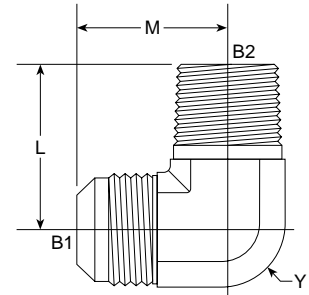

MJ-MBSPPADJ 45° Elbow 7102-NWO Series

PART NO. SIZE	B1 JIC	B2 BSPP	L LGTH M.M.	M LGTH M.M.	Y FLATS M.M.	Standard Material From Stock			
						S	FG	SS	B
7102-04-04-NWO	7/16-20	1/4-19	29.00	21.00	11		•		
NEW 7102-06-04-NWO							•		
7102-06-06-NWO	9/16-18	3/8-19	33.00	22.00	14		•		
NEW 7102-08-06-NWO							•		
7102-08-08-NWO	3/4-16	1/2-14	38.50	25.50	19		•		
7102-12-12-NWO	1 1/16-12	3/4-14	44.00	32.50	27		•		
7102-16-16-NWO	1 5/16-12	1-11	47.00	37.00	33		•		
7102-20-20-NWO	1 5/8-12	1 1/4-11	48.50	40.50	41		•		

MJ-MBSPT 90° Elbow 7200 Series

PART NO. SIZE	B1 JIC	B2 BSPT	L LGTH M.M.	M LGTH M.M.	Y FLATS M.M.	Standard Material From Stock			
						S	FG	SS	B
7200-04-02	7/16-20	1/8-28	20.55	23.55	11.50		•		
7200-04-04	7/16-20	1/4-19	27.50	27.00	14		•		
7200-06-04	9/16-18	1/4-19	27.50	27.00	14		•		
7200-06-06	9/16-18	3/8-19	31.00	28.50	19		•		
7200-08-06	3/4-16	3/8-19	31.00	31.50	19		•		
7200-08-08	3/4-16	1/2-14	37.00	24.00	22		•		
7200-12-12	1 1/16-12	3/4-14	40.50	42.00	27		•		
7200-16-16	1 5/16-12	1-11	50.00	46.00	33		•		
7200-20-20	1 5/8-12	1 1/4-11	60.00	52.00	41		•		