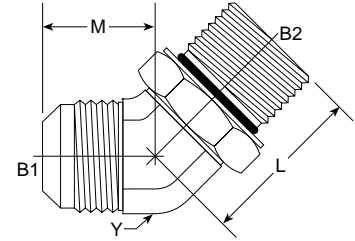

MJ-MBSPPADJ 45° Elbow 7102-NWO Series

PART NO. SIZE	B1 JIC	B2 BSPP	L LGTH M.M.	M LGTH M.M.	Y FLATS M.M.	Standard Material From Stock			
						S	FG	SS	B
7102-04-04-NWO	7/16-20	1/4-19	29.00	21.00	11		•		
NEW 7102-06-04-NWO							•		
7102-06-06-NWO	9/16-18	3/8-19	33.00	22.00	14		•		
NEW 7102-08-06-NWO							•		
7102-08-08-NWO	3/4-16	1/2-14	38.50	25.50	19		•		
7102-12-12-NWO	1 1/16-12	3/4-14	44.00	32.50	27		•		
7102-16-16-NWO	1 5/16-12	1-11	47.00	37.00	33		•		
7102-20-20-NWO	1 5/8-12	1 1/4-11	48.50	40.50	41		•		

MJ-MBSPT 90° Elbow 7200 Series

PART NO. SIZE	B1 JIC	B2 BSPT	L LGTH M.M.	M LGTH M.M.	Y FLATS M.M.	Standard Material From Stock			
						S	FG	SS	B
7200-04-02	7/16-20	1/8-28	20.55	23.55	11.50		•		
7200-04-04	7/16-20	1/4-19	27.50	27.00	14		•		
7200-06-04	9/16-18	1/4-19	27.50	27.00	14		•		
7200-06-06	9/16-18	3/8-19	31.00	28.50	19		•		
7200-08-06	3/4-16	3/8-19	31.00	31.50	19		•		
7200-08-08	3/4-16	1/2-14	37.00	24.00	22		•		
7200-12-12	1 1/16-12	3/4-14	40.50	42.00	27		•		
7200-16-16	1 5/16-12	1-11	50.00	46.00	33		•		
7200-20-20	1 5/8-12	1 1/4-11	60.00	52.00	41		•		