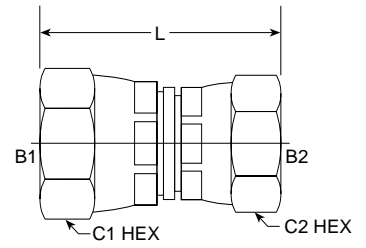

## FJS-FBSPP 7023 Series

PART NO. SIZE	TUBE O.D.	B1 JIC	B2 BSPP	L LGTH M.M.	C1 HEX M.M.	C2 HEX M.M.	Standard Material From Stock			
							S	FG	SS	B
7023-04-04	1/4	7/16-20	1/4-19	36.00	14.28	18	•			
7023-06-06	3/8	9/16-18	3/8-19	41.30	17.46	21	•			
7023-06-08	3/8	9/16-18	1/2-14	44.80	17.46	26	•			
7023-08-06	1/2	3/4-16	3/8-19	46.20	22.23	22	•			
7023-08-08	1/2	3/4-16	1/2-14	47.80	22.23	26	•			

## FJS-MM Metric 7025 Series

PART NO. SIZE	TUBE O.D.	B1 JIC	B2 MM	L LGTH M.M.	W WIDTH M.M.	C1 HEX M.M.	C2 HEX M.M.	Standard Material From Stock			
								S	FG	SS	B
7025-05-12	5/16	1/2-20	12 x 1.5	40.20	19.50	15.87	17	•			
7025-06-14	3/8	9/16-18	14 x 1.5	38.40	6.50	17.46	18	•			
7025-06-16	3/8	9/16-18	16 x 1.5	39.50	6.50	17.46	22	•			
7025-06-18	3/8	9/16-18	18 x 1.5	39.00	6.50	17.46	22	•			
7025-08-16	1/2	3/4-16	16 x 1.5	41.62	6.86	22.22	21.91	•			
NEW 7025-08-18								•			
7025-08-22	1/2	3/4-16	22 x 1.5	41.69	6.70	22.22	25.60	•			
7025-10-22	5/8	7/8-14	22 x 1.5	45.12	7.00	25.65	27.00	•			