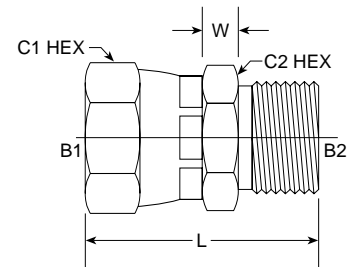

## FJS-FBSPP 7023 Series

PART NO. SIZE	TUBE O.D.	B1 JIC	B2 BSPP	L LGTH M.M.	C1 HEX M.M.	C2 HEX M.M.	Standard Material From Stock			
							S	FG	SS	B
7023-04-04	1/4	7/16-20	1/4-19	36.00	14.28	18	•			
7023-06-06	3/8	9/16-18	3/8-19	41.30	17.46	21	•			
7023-06-08	3/8	9/16-18	1/2-14	44.80	17.46	26	•			
7023-08-06	1/2	3/4-16	3/8-19	46.20	22.23	22	•			
7023-08-08	1/2	3/4-16	1/2-14	47.80	22.23	26	•			

## FJS-MM Metric 7025 Series

PART NO. SIZE	TUBE O.D.	B1 JIC	B2 MM	L LGTH M.M.	W WIDTH M.M.	C1 HEX M.M.	C2 HEX M.M.	Standard Material From Stock			
								S	FG	SS	B
7025-05-12	5/16	1/2-20	12 x 1.5	40.20	19.50	15.87	17	•			
7025-06-14	3/8	9/16-18	14 x 1.5	38.40	6.50	17.46	18	•			
7025-06-16	3/8	9/16-18	16 x 1.5	39.50	6.50	17.46	22	•			
7025-06-18	3/8	9/16-18	18 x 1.5	39.00	6.50	17.46	22	•			
7025-08-16	1/2	3/4-16	16 x 1.5	41.62	6.86	22.22	21.91	•			
NEW 7025-08-18								•			
7025-08-22	1/2	3/4-16	22 x 1.5	41.69	6.70	22.22	25.60	•			
7025-10-22	5/8	7/8-14	22 x 1.5	45.12	7.00	25.65	27.00	•			