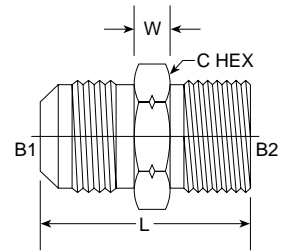

International Fittings

MJ-MM Port Metric 7005 Series

PART NO. SIZE	TUBE O.D.	B1 JIC	B2 MM	L LGTH M.M.	W WIDTH M.M.	C HEX M.M.	Standard Material From Stock			
							S	FG	SS	B
7005-04-10	1/4	7/16-20	10 x 1.0	30.30	4.00	14	•			
7005-04-12	1/4	7/16-20	12 x 1.5	32.520	6.10	15.25	•			
NEW 7005-04-14							•			
NEW 7005-05-12							•			
7005-06-12	3/8	9/16-18	12 x 1.5	32.60	6.00	15	•			
7005-06-14	3/8	9/16-18	14 x 1.5	32.80	6.50	18	•			
7005-06-16	3/8	9/16-18	16 x 1.5	34.10	6.50	22	•			
7005-06-18	3/8	9/16-18	18 x 1.5	34.20	6.50	22	•			
7005-08-12	1/2	3/4-16	12 x 1.5	36.92	8.05	20.80	•			
7005-08-14	1/2	3/4-16	14 x 1.5	37.30	8.40	21	•			
7005-08-16	1/2	3/4-16	16 x 1.5	38.00	8.00	22	•			
7005-08-18	1/2	3/4-16	18 x 1.5	37.80	8.00	22	•			
7005-08-20	1/2	3/4-16	20 x 1.5	37.85	8.10	25.65	•			
7005-08-22	1/2	3/4-16	22 x 1.5	37.40	7.00	27	•			
NEW 7005-10-18							•			
7005-10-20	5/8	7/8-14	20 x 1.5	40.00	8.00	26	•			
7005-10-22	5/8	7/8-14	22 x 1.5	40.30	7.50	27	•			
7005-12-22	3/4	1 1/16-16	22 x 1.5	45.80	10.00	27	•			
7005-12-27	3/4	1 1/16-12	27 x 2	52.45	9.00	31.91	•			
7005-16-33	1	1 5/16-12	33 x 1.5	54.54	9.55	40.90	•			
NEW 7005-24-48							•