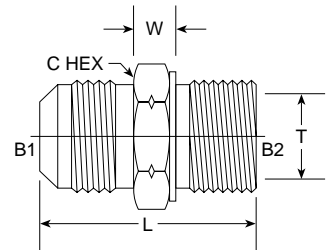

## MJ-MM Light Metric (Dual Purpose) 7005-L Series

PART NO. SIZE	TUBE O.D.	B1 JIC	B2 MM	L LGTH M.M.	T WIDTH M.M.	W WIDTH M.M.	C HEX M.M.	Standard Material From Stock			
								S	FG	SS	B
7005-04-L06-12	1/4	7/16-20	12 x 1.5	31.50	6	7.50	16.00	•			
7005-04-L08-14	1/4	7/16-20	14 x 1.5	32.83	8	6.40	18.00	•			
7005-06-L08-14	3/8	9/16-18	14 x 1.5	32.10	8	7.75	18.98	•			
7005-06-L10-16	3/8	9/16-18	16 x 1.5	33.73	10	9.52	22.22	•			
7005-06-L12-18	3/8	9/16-18	18 x 1.5	36.40	12	8.80	23.00	•			
7005-08-L10-16	1/2	3/4-16	16 x 1.5	38.38	10	8.00	22.00	•			
7005-08-L12-18	1/2	3/4-16	18 x 1.5	38.30	12	10.00	23.00	•			
7005-12-L18-24	3/4	1 1/16-12	24 x 1.5	51.95	18	12.12	31.75	•			
7005-10-L15-22	5/8	7/8-14	22 x 1.5	43.00	15	10.00	27.00	•			
7005-12-L18-26	3/4	1 1/16-12	26 x 1.5	51.00	18	12.50	31.70	•			
7005-12-L22-30	3/4	1 1/16-12	30 x 2.0	52.60	22	12.50	38.20	•			
7005-16-L28-36	1	1 5/16-12	36 x 2.0	53.70	28	14.00	41.20	•			
NEW 7005-20-L35-45								•			