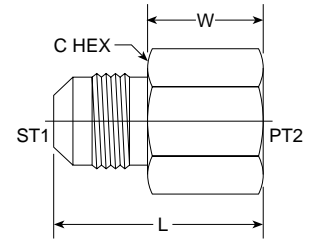

MJ-FBSPP 7003 Series

PART NO. SIZE	TUBE O.D.	ST1 JIC	PT2 BSPP	L LGTH M.M.	W WIDTH M.M.	C1 HEX M.M.	Standard Material From Stock			
							S	FG	SS	B
NEW 7003-04-02										
NEW 7003-04-04										
NEW 7003-04-06										
NEW 7003-06-04										
NEW 7003-06-06										
NEW 7003-06-08										
NEW 7003-08-06										
NEW 7003-08-08										
NEW 7003-08-10										
NEW 7003-08-12										
NEW 7003-10-08										
NEW 7003-10-10										
NEW 7003-10-12										
NEW 7003-12-12										
NEW 7003-12-16										
NEW 7003-16-16										
NEW 7003-20-20										
NEW 7003-24-24										
NEW 7003-32-32										

MJ-FBSPPS 7004 Series

PART NO. SIZE	TUBE O.D.	B1 JIC	B2 BSPP	L LGTH M.M.	W WIDTH M.M.	C1 HEX M.M.	C2 HEX M.M.	Standard Material From Stock			
								S	FG	SS	B
7004-04-02	1/4	7/16-20	1/4-19	36.16	6.90	14.28	15.00	•			
7004-04-04	1/4	7/16-20	1/4-19	36.50	8.50	18	18	•			
7004-04-06	1/4	7/16-20	1/4-19	43.50	8.50	24	22	•			
7004-06-04	3/8	9/16-18	1/4-19	36.00	6.00	18	18	•			
7004-06-06	3/8	9/16-18	3/8-19	40.50	6.50	21	22	•			
7004-06-08	3/8	9/16-18	3/8-19	43.10	7.00	26	26	•			
7004-08-06	1/2	3/4-16	3/8-19	44.70	7.50	21	22	•			
7004-08-08	1/2	3/4-16	1/2-14	49.00	9.50	26	26	•			
7004-08-10	1/2	3/4-16	5/8-14	48.20	8.00	26	28	•			
7004-08-12	1/2	3/4-16	3/4-14	50.50	10.00	29	33	•			
7004-10-08	5/8	7/8-14	1/2-14	51.60	10.00	26	26	•			
7004-10-10	5/8	7/8-14	5/8-14	53.20	9.50	28	28	•			
NEW 7004-12-12								•			
7004-12-16	3/4	1 1/16-12	1-11	58.80	11.00	38	38	•			
7004-16-12	1	1 5/16-12	3/4-14	58.01	11.10	34.90	33.00	•			
NEW 7004-16-16								•			
7004-20-20	1 1/4	1 7/8-12	1 1/4-11	64.60	13.50	48	48	•			
NEW 7004-32-32								•			