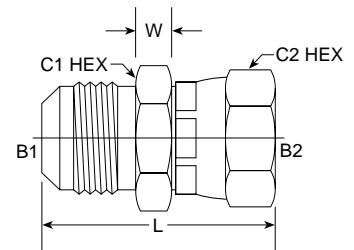

MJ-FBSPP 7003 Series

PART NO. SIZE	TUBE O.D.	ST1 JIC	PT2 BSPP	L LGTH M.M.	W WIDTH M.M.	C1 HEX M.M.	Standard Material From Stock			
							S	FG	SS	B
NEW 7003-04-02										
NEW 7003-04-04										
NEW 7003-04-06										
NEW 7003-06-04										
NEW 7003-06-06										
NEW 7003-06-08										
NEW 7003-08-06										
NEW 7003-08-08										
NEW 7003-08-10										
NEW 7003-08-12										
NEW 7003-10-08										
NEW 7003-10-10										
NEW 7003-10-12										
NEW 7003-12-12										
NEW 7003-12-16										
NEW 7003-16-16										
NEW 7003-20-20										
NEW 7003-24-24										
NEW 7003-32-32										

MJ-FBSPPS 7004 Series

PART NO. SIZE	TUBE O.D.	B1 JIC	B2 BSPP	L LGTH M.M.	W WIDTH M.M.	C1 HEX M.M.	C2 HEX M.M.	Standard Material From Stock			
								S	FG	SS	B
7004-04-02	1/4	7/16-20	1/4-19	36.16	6.90	14.28	15.00	•			
7004-04-04	1/4	7/16-20	1/4-19	36.50	8.50	18	18	•			
7004-04-06	1/4	7/16-20	1/4-19	43.50	8.50	24	22	•			
7004-06-04	3/8	9/16-18	1/4-19	36.00	6.00	18	18	•			
7004-06-06	3/8	9/16-18	3/8-19	40.50	6.50	21	22	•			
7004-06-08	3/8	9/16-18	3/8-19	43.10	7.00	26	26	•			
7004-08-06	1/2	3/4-16	3/8-19	44.70	7.50	21	22	•			
7004-08-08	1/2	3/4-16	1/2-14	49.00	9.50	26	26	•			
7004-08-10	1/2	3/4-16	5/8-14	48.20	8.00	26	28	•			
7004-08-12	1/2	3/4-16	3/4-14	50.50	10.00	29	33	•			
7004-10-08	5/8	7/8-14	1/2-14	51.60	10.00	26	26	•			
7004-10-10	5/8	7/8-14	5/8-14	53.20	9.50	28	28	•			
NEW 7004-12-12								•			
7004-12-16	3/4	1 1/16-12	1-11	58.80	11.00	38	38	•			
7004-16-12	1	1 5/16-12	3/4-14	58.01	11.10	34.90	33.00	•			
NEW 7004-16-16								•			
7004-20-20	1 1/4	1 7/8-12	1 1/4-11	64.60	13.50	48	48	•			
NEW 7004-32-32								•			