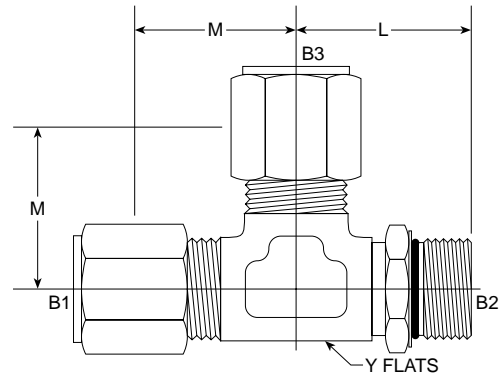

BT-MAORB-BT Tee C6804-NWO Series

SAE # 080428 / MS # 51892

PART NO. SIZE	TUBE O.D.	B1 THREAD	B2 ORB	B3 THREAD	L LGTH	M.M.	M LGTH	M.M.	Y FLATS	Y FLATS	M.M.	Standard Material From Stock			
												S	FG	SS	B
C6804-04-04-04-NWO	1/4	7/16-20	7/16-20	7/16-20	1.030	26.16	0.890	22.61	7/16	0.438	11.12		•	•	
C6804-06-06-06-NWO	3/8	9/16-18	9/16-18	9/16-18	1.250	31.75	1.050	26.67	9/16	0.562	14.27		•	•	
C6804-08-08-08-NWO	1/2	3/4-16	3/4-16	3/4-16	1.450	36.83	1.250	31.75	3/4	0.750	19.05		•	•	
C6804-10-10-10-NWO	5/8	7/8-14	7/8-14	7/8-14	1.700	43.18	1.430	36.32	7/8	0.875	22.22		•	•	
C6804-12-12-12-NWO	3/4	1 1/16-12	1 1/16-12	1 1/16-12	1.940	49.28	1.580	40.13	1 1/16	1.062	26.97		•	•	
C6804-16-16-16-NWO	1	1 5/16-12	1 5/16-12	1 5/16-12	2.050	52.07	1.730	43.94	1 5/16	1.312	33.32			•	