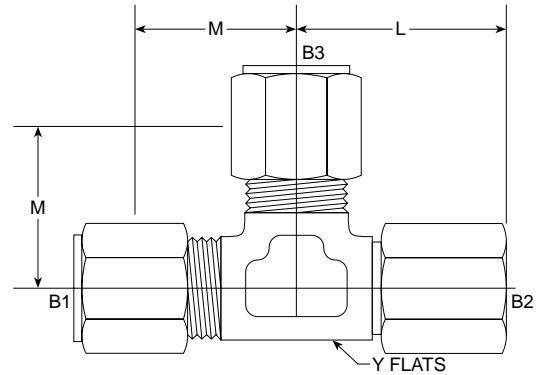

BT-BTS-BT Tee C6602 Series

SAE# 080432 / MS# 51854

PART NO. SIZE	TUBE O.D.	B1 THREAD	B2	B3 THREAD	L LGTH	M.M.	M LGTH	M.M.	Y FLATS	Y FLATS	M.M.	Standard Material From Stock			
												S	FG	SS	B
C6602-04-04-04	1/4	7/16-20	7/16-20	7/16-20	1.050	26.67	0.890	22.61	7/16	0.438	11.12				
C6602-06-06-06	3/8	9/16-18	9/16-18	9/16-18	1.280	32.52	1.050	26.67	9/16	0.562	14.27				
C6602-08-08-08	1/2	3/4-16	3/4-16	3/4-16	1.470	37.34	1.250	31.75	3/4	0.750	19.05				
C6602-12-12-12	3/4	1 1/16-12	1 1/16-12	1 1/16-12	1.770	44.96	1.580	40.13	1 1/16	1.062	26.97				
C6602-16-16-16	1	1 5/16-12	1 5/16-12	1 5/16-12	1.860	47.24	1.730	43.94	1 5/16	1.312	33.32