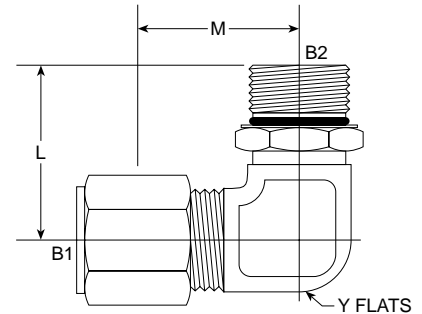

BT-MAORB 90° C6801-NWO Series

SAE# 080220 / MS# 51839

PART NO. SIZE	TUBE O.D.	B1 THREAD	B2 ORB	L LGTH	M.M.	M LGTH	M.M.	Y FLATS	Y FLATS	M.M.	Standard Material From Stock			
											S	FG	SS	B
C6801-03-03-NWO	3/16	3/8-24	3/16-24	0.940	23.88	0.830	21.08	7/16	0.438	11.12				
C6801-04-04-NWO	1/4	7/16-20	7/16-20	1.030	26.16	0.890	22.61	7/16	0.438	11.12				
C6801-05-05-NWO	5/16	1/2-20	1/2-20	1.130	28.70	0.950	24.13	1/2	0.500	12.70				
NEW C6801-06-04-NWO														
C6801-06-06-NWO	3/8	9/16-18	9/16-18	1.250	31.75	1.060	26.92	9/16	0.562	14.27				
C6801-06-08-NWO	3/8	9/16-18	3/4-16	1.450	36.83	1.150	29.21	3/4	0.750	19.05				
C6801-08-06-NWO	1/2	3/4-16	9/16-18	1.330	33.78	1.250	31.75	3/4	0.750	19.05				
C6801-08-08-NWO	1/2	3/4-16	3/4-16	1.450	36.83	1.250	31.75	3/4	0.750	19.05				
C6801-08-10-NWO	1/2	3/4-16	7/8-14	1.700	43.18	1.340	34.04	7/8	0.875	22.22				
C6801-08-12-NWO	1/2	3/4-16	1 1/16-12	1.940	49.27	1.410	35.81	1 1/16	1.062	26.97				
C6801-10-10-NWO	5/8	7/8-14	7/8-14	1.700	43.18	1.420	36.07	7/8	0.875	22.22				
C6801-12-08-NWO	3/4	1 1/16-12	3/4-16	1.640	41.66	1.580	40.13	1 1/16	1.062	26.97				
C6801-12-10-NWO	3/4	1 1/16-12	7/8-14	1.780	45.21	1.580	40.13	1 1/16	1.062	26.97				
C6801-12-12-NWO	3/4	1 1/16-12	1 1/16-12	1.940	49.28	1.580	40.13	1 1/16	1.062	26.97				
C6801-12-16-NWO	3/4	1 1/16-12	1 5/16-12	2.050	52.07	1.730	43.94	1 5/16	1.312	33.32				
C6801-16-12-NWO	1	1 5/16-12	1 5/16-12	2.050	52.07	1.730	43.94	1 5/16	1.312	33.32				
C6801-16-16-NWO	1	1 5/16-12	1 5/16-12	2.050	52.07	1.730	43.94	1 5/16	1.312	33.32				
NEW C6801-20-20-NWO														
NEW C6801-24-24-NWO														