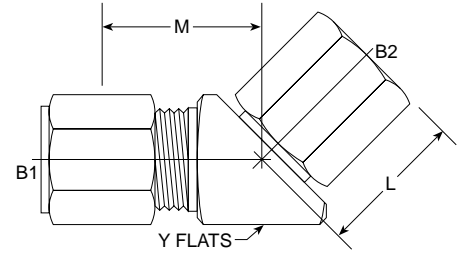

Flareless Bite Type Fittings

BT-BTS 45° C6502 Series

SAE# 080321

PART NO. SIZE	TUBE O.D.	B1 THREAD	B2	L LGTH	M.M.	M LGTH	M.M.	Y FLATS	Y FLATS	M.M.	Standard Material From Stock			
											S	FG	SS	B
C6502-04-04	1/4	7/16-20	7/16-20	0.980	24.89	0.700	17.78	7/16	0.438	11.12			•	
C6502-06-06	3/8	9/16-18	9/16-18	1.200	30.48	0.830	21.08	9/16	0.562	14.27			•	
C6502-08-08	1/2	3/4-16	3/4-16	1.330	33.78	0.980	24.89	3/4	0.750	19.05			•	
C6502-12-12	3/4	1 1/16-12	1 1/16-12	1.610	40.89	1.270	32.26	1 1/16	1.062	26.97			•	
C6502-16-16	1	1 5/16-12	1 5/16-12	1.700	43.18	1.360	34.54	1 5/16	1.312	33.32			•	
C6502-20-20	1 1/4	1 5/8-12	1 5/8-12	1.800	45.72	1.450	36.83	1 5/8	1.625	41.27			•	
C6502-24-24	1 1/2	1 7/8-12	1 7/8-12	1.920	48.77	1.520	38.61	1 7/8	1.875	47.62			•	

BT-BT-BTS Tee C6600 Series

SAE# 080433 / MS# 51853

PART NO. SIZE	TUBE O.D.	B1 THREAD	B2 THREAD	B3	L LGTH	M.M.	M LGTH	M.M.	Y FLATS	Y FLATS	M.M.	Standard Material From Stock			
												S	FG	SS	B
C6600-04-04-04	1/4	7/16-20	7/16-20	7/16-20	1.050	26.67	0.890	22.61	7/16	0.438	11.12			•	
C6600-06-06-06	3/8	9/16-18	9/16-18	9/16-18	1.280	32.50	1.050	26.67	9/16	0.562	14.27			•	
C6600-08-08-08	1/2	3/4-16	3/4-16	3/4-16	1.470	37.34	1.250	31.75	3/4	0.750	19.05			•	
C6600-12-12-12	3/4	1 1/16-12	1 1/16-12	1 1/16-12	1.770	45.96	1.580	40.13	1 1/16	1.062	26.97			•	