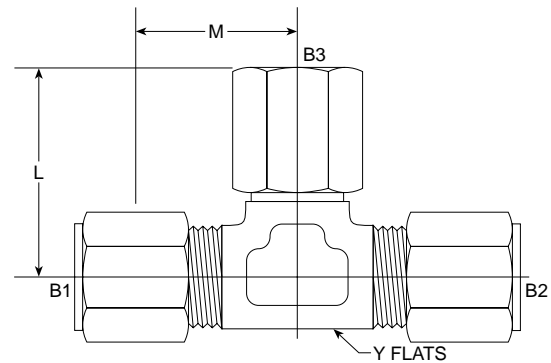

Flareless Bite Type Fittings

BT-BTS 45° C6502 Series

SAE# 080321

PART NO. SIZE	TUBE O.D.	B1 THREAD	B2	L LGTH	M.M.	M LGTH	M.M.	Y FLATS	Y FLATS	M.M.	Standard Material From Stock			
											S	FG	SS	B
C6502-04-04	1/4	7/16-20	7/16-20	0.980	24.89	0.700	17.78	7/16	0.438	11.12			•	
C6502-06-06	3/8	9/16-18	9/16-18	1.200	30.48	0.830	21.08	9/16	0.562	14.27			•	
C6502-08-08	1/2	3/4-16	3/4-16	1.330	33.78	0.980	24.89	3/4	0.750	19.05			•	
C6502-12-12	3/4	1 1/16-12	1 1/16-12	1.610	40.89	1.270	32.26	1 1/16	1.062	26.97			•	
C6502-16-16	1	1 5/16-12	1 5/16-12	1.700	43.18	1.360	34.54	1 5/16	1.312	33.32			•	
C6502-20-20	1 1/4	1 5/8-12	1 5/8-12	1.800	45.72	1.450	36.83	1 5/8	1.625	41.27			•	
C6502-24-24	1 1/2	1 7/8-12	1 7/8-12	1.920	48.77	1.520	38.61	1 7/8	1.875	47.62			•	

BT-BT-BTS Tee C6600 Series

SAE# 080433 / MS# 51853

PART NO. SIZE	TUBE O.D.	B1 THREAD	B2 THREAD	B3	L LGTH	M.M.	M LGTH	M.M.	Y FLATS	Y FLATS	M.M.	Standard Material From Stock			
												S	FG	SS	B
C6600-04-04-04	1/4	7/16-20	7/16-20	7/16-20	1.050	26.67	0.890	22.61	7/16	0.438	11.12			•	
C6600-06-06-06	3/8	9/16-18	9/16-18	9/16-18	1.280	32.50	1.050	26.67	9/16	0.562	14.27			•	
C6600-08-08-08	1/2	3/4-16	3/4-16	3/4-16	1.470	37.34	1.250	31.75	3/4	0.750	19.05			•	
C6600-12-12-12	3/4	1 1/16-12	1 1/16-12	1 1/16-12	1.770	45.96	1.580	40.13	1 1/16	1.062	26.97			•	