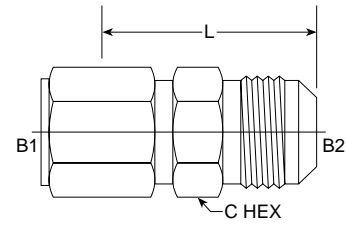

Flareless Bite Type Fittings

BT-MJ C2402 Series

NEW

PART NO. SIZE	TUBE O.D.	B1 THREAD	B2 THREAD	L LGTH	M.M.	C HEX	C HEX	M.M.	Standard Material From Stock			
									S	FG	SS	B
C2402-04-04	1/4	7/16-20	1/4-18	1.1875	30.00	1/2	0.50	12.70			•	
C2402-06-06	3/8	9/16-18	9/16-18	1.280	32.51	5/8	0.625	15.87	•		•	
C2402-08-08	1/2	3/4-16	3/4-16	1.470	37.34	13/16	0.812	20.62	•		•	
C2402-08-12									•		•	
C2402-12-12	3/4	1 1/16-12	1 1/16-12	1.940	49.28	1 1/8	1.125	28.57	•		•	
C2402-16-16	1	1 5/16-12	1-11 1/2	1.970	50.00	1 5/8	1.625	41.28	•			
C2402-20-20	1 1/4	1 5/8-12	1 1/2-11 1/2	2.000	51.00	1 3/4	1.75	44.45	•