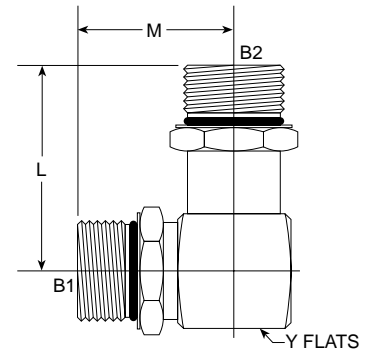

MAORB-MAORB 90° X-Long 6807-LL-NWO Series

PART NO. SIZE	PORT O.D.	B1 THREAD	B2 THREAD	L LGTH	M.M.	M LGTH	M.M.	Y FLATS	Y FLATS	M.M.	Standard Material From Stock			
											S	FG	SS	B
6807-LL-06-06-NWO	3/8	9/16-18	9/16-18	2.060	52.30	1.250	31.80	5/8	0.625	15.87	•			

MAORB-MAORB 45° 6808-NWO Series

PART NO. SIZE	PORT O.D.	B1 THREAD	B2 THREAD	L LGTH	M.M.	N LGTH	M.M.	Y FLATS	Y FLATS	M.M.	Standard Material From Stock			
											S	FG	SS	B
6808-16-16-NWO	1	1 5/16-12	1 5/16-12	1.900	48.26	1.720	43.69	1 3/8	1.375	34.93	•	•		