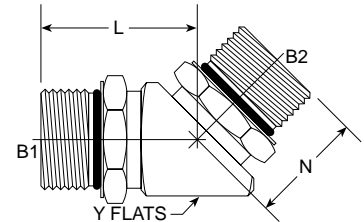

MAORB-MAORB 90° X-Long 6807-LL-NWO Series

PART NO. SIZE	PORT O.D.	B1 THREAD	B2 THREAD	L LGTH	M.M.	M LGTH	M.M.	Y FLATS	Y FLATS	M.M.	Standard Material From Stock			
											S	FG	SS	B
6807-LL-06-06-NWO	3/8	9/16-18	9/16-18	2.060	52.30	1.250	31.80	5/8	0.625	15.87	•			

MAORB-MAORB 45° 6808-NWO Series

PART NO. SIZE	PORT O.D.	B1 THREAD	B2 THREAD	L LGTH	M.M.	N LGTH	M.M.	Y FLATS	Y FLATS	M.M.	Standard Material From Stock			
											S	FG	SS	B
6808-16-16-NWO	1	1 5/16-12	1 5/16-12	1.900	48.26	1.720	43.69	1 3/8	1.375	34.93	•	•		