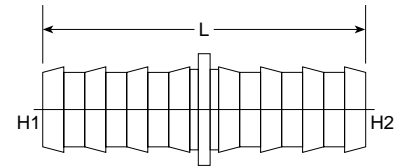

PL-Stem Straight 2117 Series

PART NO. SIZE	H1 HOSE I.D.	STEM	L LGTH	M.M.	L1 LGTH	M.M.	LGTH L2	M.M.	Standard Material From Stock			
									S	FG	SS	B
2117-04-03	1/4	3/16	1.570	39.88	0.700	17.78	0.750	19.05				•
2117-04-04	1/4	1/4	1.615	41.02	0.700	17.78	0.800	20.32				•
2117-06-06	3/8	3/8	1.800	45.72	0.830	21.08	0.880	22.35				•
2117-08-08	1/2	1/2	2.110	53.59	1.020	25.91	0.986	25.04				•

PL-PL Straight 2118 Series

PART NO. SIZE	H1 TUBE I.D.	H2 TUBE I.D.	L LGTH	M.M.	Standard Material From Stock			
					S	FG	SS	B
2118-04-04	1/4	1/4	1.550	39.37				•
2118-05-05	5/16	5/16	1.800	45.72				•
2118-06-06	3/8	3/8	1.900	48.26				•
2118-08-08	1/2	1/2	2.000	50.80				•
2118-10-10	7/8	7/8	3.000	76.20				•
2118-12-12	3/4	3/4	3.000	76.20				•