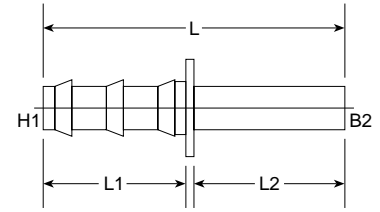

PL-Stem Straight 2117 Series

PART NO. SIZE	H1 HOSE I.D.	STEM	L LGTH	M.M.	L1 LGTH	M.M.	LGTH L2	M.M.	Standard Material From Stock			
									S	FG	SS	B
2117-04-03	1/4	3/16	1.570	39.88	0.700	17.78	0.750	19.05				•
2117-04-04	1/4	1/4	1.615	41.02	0.700	17.78	0.800	20.32				•
2117-06-06	3/8	3/8	1.800	45.72	0.830	21.08	0.880	22.35				•
2117-08-08	1/2	1/2	2.110	53.59	1.020	25.91	0.986	25.04				•

PL-PL Straight 2118 Series

PART NO. SIZE	H1 TUBE I.D.	H2 TUBE I.D.	L LGTH	M.M.	Standard Material From Stock			
					S	FG	SS	B
2118-04-04	1/4	1/4	1.550	39.37				•
2118-05-05	5/16	5/16	1.800	45.72				•
2118-06-06	3/8	3/8	1.900	48.26				•
2118-08-08	1/2	1/2	2.000	50.80				•
2118-10-10	7/8	7/8	3.000	76.20				•
2118-12-12	3/4	3/4	3.000	76.20				•