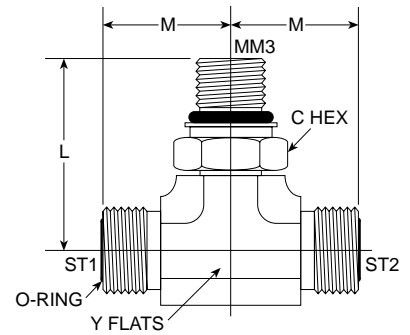

# MFS-MMAORB 90° Elbow FS7205-NWO Series

PART NO. SIZE	TUBE O.D.	ST1 THREAD	MM2 THREAD	L LGTH	M.M.	M LGTH	M.M.	C HEX	Y FLATS	M.M.	Standard Material From Stock			
											S	FG	SS	B
NEW FS7205-04-12-NWO														
NEW FS7205-04-14-NWO														
NEW FS7205-06-10-NWO														
NEW FS7205-06-12-NWO														
NEW FS7205-06-14-NWO														
NEW FS7205-06-16-NWO														
NEW FS7205-06-18-NWO														
NEW FS7205-08-14-NWO														
NEW FS7205-08-16-NWO														
NEW FS7205-08-18-NWO														
NEW FS7205-10-18-NWO														
NEW FS7205-10-22-NWO														
NEW FS7205-10-27-NWO														
NEW FS7205-12-22-NWO														
NEW FS7205-12-27-NWO														
NEW FS7205-16-33-NWO														
NEW FS7205-20-38-NWO														
NEW FS7205-20-42-NWO														
NEW FS7205-24-48-NWO														

# MFS-MFS-MMAORB Tee FS7210-NWO Series

PART NO. SIZE	TUBE O.D.	ST1 THREAD	ST2 THREAD	MM3 THREAD	L LGTH	M.M.	M LGTH	M.M.	C HEX	Y FLATS	M.M.	Standard Material From Stock			
												S	FG	SS	B
NEW FS7210-04-04-12-NWO															
NEW FS7210-04-04-14-NWO															
NEW FS7210-06-06-14-NWO															
NEW FS7210-06-06-16-NWO															
NEW FS7210-08-08-14-NWO															
NEW FS7210-08-08-18-NWO															
NEW FS7210-08-08-22-NWO															
NEW FS7210-10-10-22-NWO															
NEW FS7210-12-12-27-NWO															
NEW FS7210-16-16-33-NWO															
NEW FS7210-20-20-42-NWO															
NEW FS7210-24-24-48-NWO															