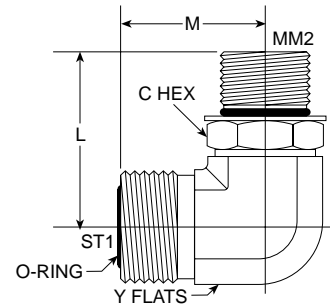

# MFS-MMAORB 90° Elbow FS7205-NWO Series

PART NO. SIZE	TUBE O.D.	ST1 THREAD	MM2 THREAD	L LGTH	M.M.	M LGTH	M.M.	C HEX	Y FLATS	M.M.	Standard Material From Stock			
											S	FG	SS	B
NEW FS7205-04-12-NWO														
NEW FS7205-04-14-NWO														
NEW FS7205-06-10-NWO														
NEW FS7205-06-12-NWO														
NEW FS7205-06-14-NWO														
NEW FS7205-06-16-NWO														
NEW FS7205-06-18-NWO														
NEW FS7205-08-14-NWO														
NEW FS7205-08-16-NWO														
NEW FS7205-08-18-NWO														
NEW FS7205-10-18-NWO														
NEW FS7205-10-22-NWO														
NEW FS7205-10-27-NWO														
NEW FS7205-12-22-NWO														
NEW FS7205-12-27-NWO														
NEW FS7205-16-33-NWO														
NEW FS7205-20-38-NWO														
NEW FS7205-20-42-NWO														
NEW FS7205-24-48-NWO														

# MFS-MFS-MMAORB Tee FS7210-NWO Series

PART NO. SIZE	TUBE O.D.	ST1 THREAD	ST2 THREAD	MM3 THREAD	L LGTH	M.M.	M LGTH	M.M.	C HEX	Y FLATS	M.M.	Standard Material From Stock			
												S	FG	SS	B
NEW FS7210-04-04-12-NWO															
NEW FS7210-04-04-14-NWO															
NEW FS7210-06-06-14-NWO															
NEW FS7210-06-06-16-NWO															
NEW FS7210-08-08-14-NWO															
NEW FS7210-08-08-18-NWO															
NEW FS7210-08-08-22-NWO															
NEW FS7210-10-10-22-NWO															
NEW FS7210-12-12-27-NWO															
NEW FS7210-16-16-33-NWO															
NEW FS7210-20-20-42-NWO															
NEW FS7210-24-24-48-NWO															