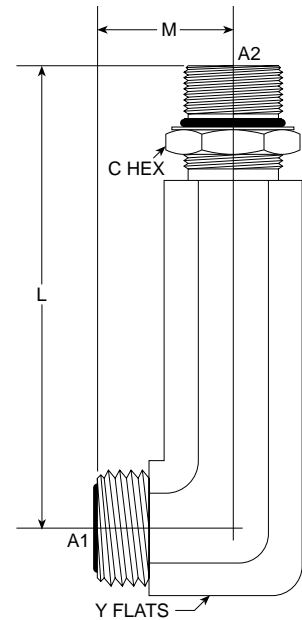

MFS-MORB 90° Long FS6801-L-NWO Series

PART NO. SIZE	TUBE O.D.	A1 THREAD	A2 THREAD	L LGTH	M.M.	M LGTH	M.M.	Y FLATS	Y FLATS	M.M.	Standard Material From Stock			
											S	FG	SS	B
FS6801-L-04-04-NWO	1/4	9/16-18	7/16-20	2.23	56.64	.85	21.59	9/16	.562	14.27		•		
FS6801-L-06-06-NWO	3/8	11/16-16	9/16-18	2.61	66.29	.98	24.89	3/4	.750	19.05		•		
FS6801-L-08-08-NWO	1/2	13/16-16	3/4-16	2.95	74.93	1.10	27.94	3/4	.750	19.05		•		
FS6801-L-16-16-NWO	1	1 7/16-12	1 5/16-12	4.51	114.55	1.64	41.66	1 7/16	1.438	36.53		•		

MF-MAORB X-Long FS6801-LL-NWO Series

PART NO. SIZE	TUBE O.D.	A1 THREAD	A2 THREAD	L LGTH	M.M.	M LGTH	M.M.	Y FLATS	Y FLATS	M.M.	Standard Material From Stock			
											S	FG	SS	B
FS6801-LL-08-08-NWO	1/2	13/16-16	3/4-16	3.50	88.90	1.10	27.94	3/4	.750	19.05		•		
FS6801-LL-16-16-NWO	1	1 7/16-12	1 5/16-12	5.00	127.00	1.64	41.66	1 7/16	1.438	36.53		•		