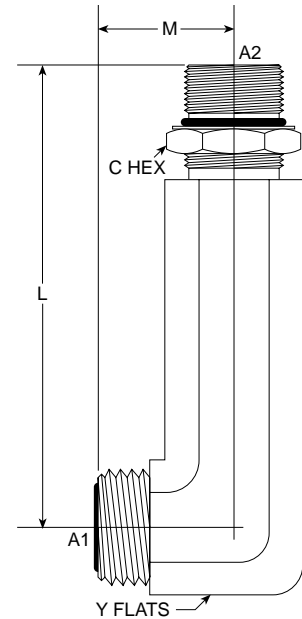

MFS-MORB 90° Long FS6801-L-NWO Series

PART NO. SIZE	TUBE O.D.	A1 THREAD	A2 THREAD	L LGTH	M.M.	M LGTH	M.M.	Y FLATS	Y FLATS	M.M.	Standard Material From Stock			
											S	FG	SS	B
FS6801-L-04-04-NWO	1/4	9/16-18	7/16-20	2.23	56.64	.85	21.59	9/16	.562	14.27		•		
FS6801-L-06-06-NWO	3/8	11/16-16	9/16-18	2.61	66.29	.98	24.89	3/4	.750	19.05		•		
FS6801-L-08-08-NWO	1/2	13/16-16	3/4-16	2.95	74.93	1.10	27.94	3/4	.750	19.05		•		
FS6801-L-16-16-NWO	1	1 7/16-12	1 5/16-12	4.51	114.55	1.64	41.66	1 7/16	1.438	36.53		•		

MF-MAORB X-Long FS6801-LL-NWO Series

PART NO. SIZE	TUBE O.D.	A1 THREAD	A2 THREAD	L LGTH	M.M.	M LGTH	M.M.	Y FLATS	Y FLATS	M.M.	Standard Material From Stock			
											S	FG	SS	B
FS6801-LL-08-08-NWO	1/2	13/16-16	3/4-16	3.50	88.90	1.10	27.94	3/4	.750	19.05		•		
FS6801-LL-16-16-NWO	1	1 7/16-12	1 5/16-12	5.00	127.00	1.64	41.66	1 7/16	1.438	36.53		•		