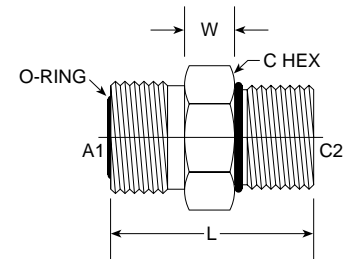

MFS-MORB Straight FS6400-O Series

SAE # 520120

PART NO. SIZE	TUBE O.D.	A1 THREAD	C2 THREAD	L LGTH	M.M.	W WIDTH	M.M.	C HEX	C HEX	M.M.	Standard Material From Stock			
											S	FG	SS	B
FS6400-04-04-O	1/4	9/16-18	7/16-20	1.130	28.70	0.310	7.87	5/8	0.625	15.87	•			
FS6400-04-05-O	1/4	9/16-18	1/2-20	1.133	28.78	0.310	7.87	5/8	0.625	15.88	•			
FS6400-04-06-O	1/4	9/16-18	9/16-18	1.200	30.48	0.340	8.64	3/4	0.750	19.05	•			
NEW FS6400-04-08-O	1/4	9/16-18	3/4-16	1.321	33.55	0.390	9.91	7/8	0.875	22.23	•			
NEW FS6400-04-10-O											•			
NEW FS6400-04-12-O	1/4	9/16-18	1 1/16-12	1.638	41.61	0.520	13.21	1 1/4	1.250	31.75	•			
NEW FS6400-06-04-O	3/8	11/16-16	7/16-20	1.370	34.80	0.340	8.64	3/4	0.750	19.05	•			
NEW FS6400-06-05-O											•			
NEW FS6400-06-06-O	3/8	11/16-16	9/16-18	1.260	32.00	0.340	8.64	3/4	0.750	19.05	•			
NEW FS6400-06-08-O	3/8	11/16-18	3/4-16	1.380	35.05	0.390	9.91	7/8	0.875	22.22	•			
NEW FS6400-06-10-O											•			
NEW FS6400-06-16-O											•			
NEW FS6400-08-06-O											•			
FS6400-08-08-O	1/2	13/16-16	3/4-16	1.440	36.58	0.390	9.91	7/8	0.875	22.22	•			
FS6400-08-10-O	1/2	13/16-16	7/8-14	1.590	40.39	0.460	11.68	1	1.000	25.40	•			
FS6400-08-12-O	1/2	13/16-16	1 1/16-12	1.750	44.45	0.520	13.21	1 1/4	1.250	31.75	•			
NEW FS6400-08-16-O											•			
FS6400-10-08-O	5/8	1-14	3/4-16	1.780	45.21	0.460	11.68	1 1/16	1.062	26.97	•			
FS6400-10-10-O	5/8	1-14	7/8-14	1.700	43.18	0.460	11.68	1 1/16	1.062	26.97	•			
FS6400-10-12-O	5/8	1-14	1 1/16-12	1.120	28.45	0.520	13.21	1 1/4	1.250	31.75	•			
FS6400-12-08-O	3/4	1 3/16-12	3/4-16	1.910	48.51	0.520	13.21	1 1/4	1.250	31.75	•			
FS6400-12-10-O	3/4	1 3/16-12	7/8-14	1.990	50.55	0.520	13.21	1 1/4	1.250	31.75	•			
FS6400-12-12-O	3/4	1 3/16-12	1 1/16-12	1.910	48.51	0.520	13.21	1 1/4	1.250	31.75	•			
NEW FS6400-12-16-O	3/4	1 3/16-12	1 5/16-12	1.960	49.78	0.520	13.21	1 1/2	1.125	28.57	•			
NEW FS6400-16-10-O											•			
FS6400-16-12-O	1	1 7/16-12	1 1/16-12	2.200	55.88	0.560	14.22	1 1/2	1.125	28.57	•			
FS6400-16-16-O	1	1 7/16-12	1 5/16-12	1.980	50.29	0.560	14.22	1 1/2	1.125	28.57	•			
FS6400-16-20-O	1	1 7/16-12	1 5/8-12	2.060	52.32	0.640	16.26	1 7/8	1.875	47.62	•			
FS6400-20-16-O	1 1/4	1 11/16-16	1 5/16-12	2.280	57.91	0.640	16.26	1 7/8	1.875	47.62	•			
FS6400-20-20-O	1 1/4	1 11/16-16	1 5/8-12	2.060	52.32	0.640	16.26	1 7/8	1.875	47.62	•			
FS6400-20-24-O	1 1/4	1 11/16-12	1 7/8-12	2.128	54.05	0.710	18.03	2 1/8	2.125	53.98	•			
NEW FS6400-24-20-O											•			
FS6400-24-24-O	1 1/2	2-12	1 7/8-12	2.130	54.10	0.710	18.03	2 1/8	2.125	53.97	•