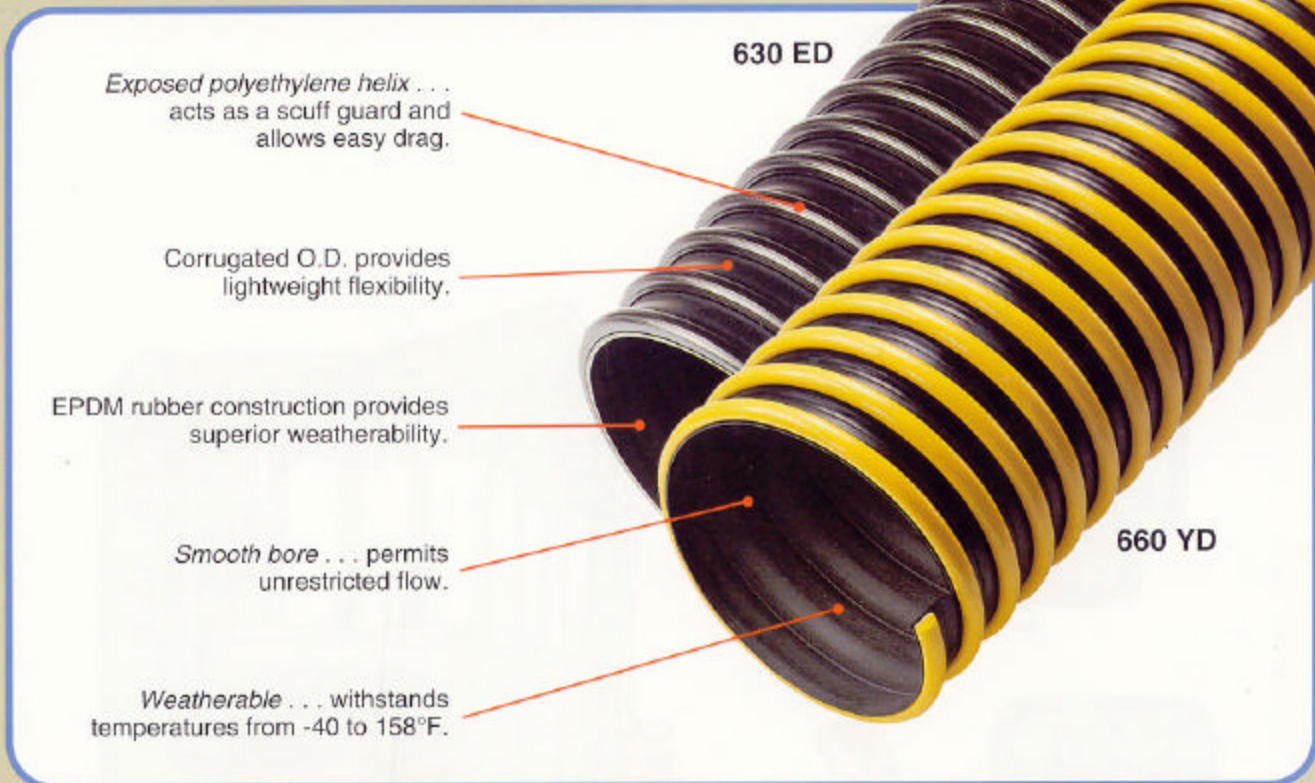

Kanaflex®

630 ED, 660 YD

SPECIFICATIONS

630 ED

SIZE	OUTSIDE DIAMETER Inches	PITCH Inches	MIN. BENDING RADIUS 72°F, Inches	WEIGHT Lbs. / Ft.
2"	2.36	0.39	3.5	.31
2½"	2.89	0.56	3.5	.38
3"	3.46	0.59	4.0	.49
4"	4.53	0.67	4.0	.76
6"	6.50	0.85	6.0	1.00
8"	8.46	0.92	8.0	1.37

660 YD

4"	4.58	0.67	4.0	0.79
5"	5.53	0.87	5.0	0.85
6"	6.61	0.87	6.0	1.26
8"	8.78	0.90	8.0	1.92
10"	10.63	1.04	10.0	2.38

Kanaflex®
CORPORATION

800 Woodlands Parkway
Vernon Hills, IL 60061

DISTRIBUTED BY:

GOODYEAR
RUBBER PRODUCTS INC.